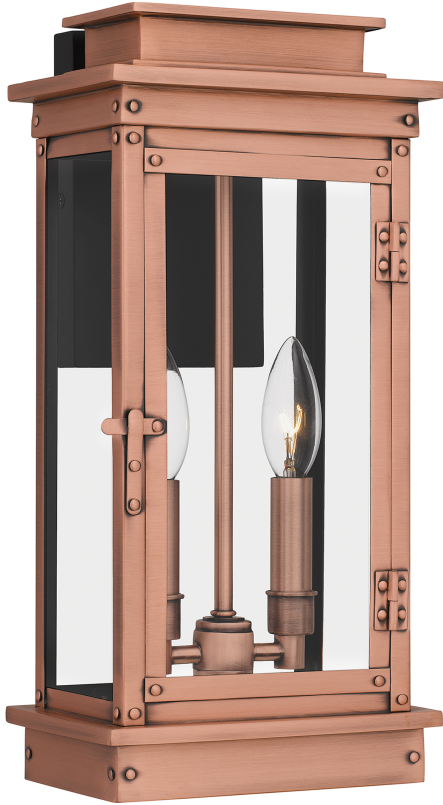

NOE8407AC

Noelle Outdoor Lantern
Aged Copper

QUOIZEL
LIGHTING

DIMENSIONS

Dimensions: 7.50" W x 15.50" H x 6.00" D

Backplate Dimensions: 7.00"H x 4.50"W

HCWO: 3.5"

Weight: 6.51 lbs

DETAILS

Material: ALUMINUM

Glass/Shade Description: Clear Tempered
Glass - Glass

Shade 2 Description: clear tempered glass

LAMPING

Light Source: Socketed

Bulb Included: No

Bulb Type: CAND BASE B10

Bulb Quantity: 2

Watts per Bulb: 60

ELECTRICAL

Dimmable: Yes

Voltage: 120v

Wire Length: 0.5'

INSTALLATION

Location Rating: Wet