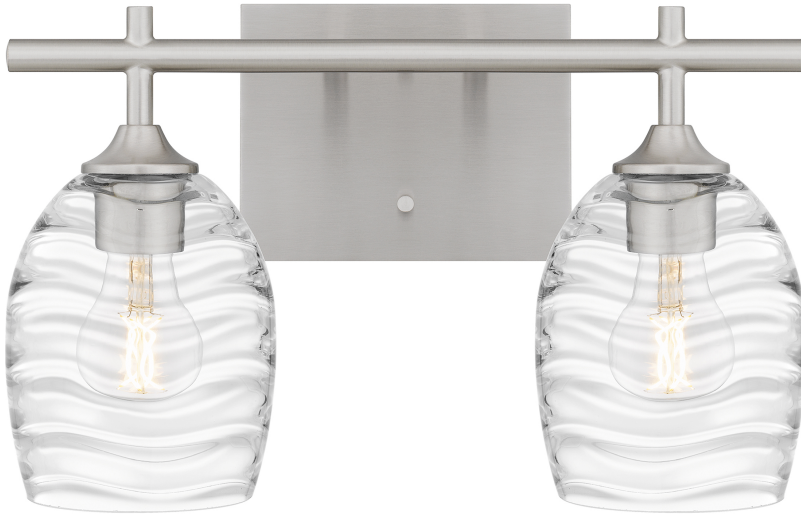

## LCY8615BN

Lucy Bath Light  
Brushed Nickel

QUOIZEL  
LIGHTING

### DIMENSIONS

Dimensions: 15.00" W x 9.25" H x 6.50" D

Backplate Dimensions: 5.00"H x 6.50"W

HCWO: 6.5"

Weight: 4.65 lbs

### DETAILS

Material: STEEL

Glass/Shade Description: Clear Optic Glass - Glass