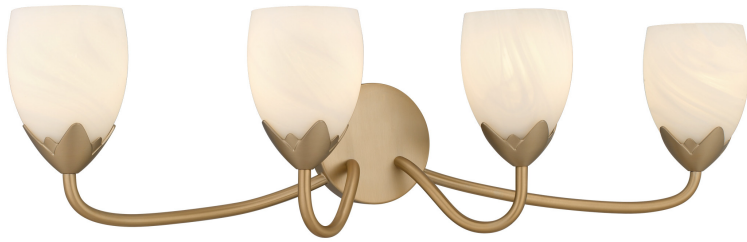

## JACO8632BGD

Jacobs 4-Light Bronze Gold Vanity

Light

Bronze Gold

QUOIZEL  
LIGHTING

### DIMENSIONS

Dimensions: 32.00" W x 9.00" H x 7.25" D

Backplate Dimensions: 5.00"H x 5.00"W

HCWO: 4.5"

Weight: 6.49 lbs

### DETAILS

Material: STEEL

Glass/Shade Description: Etched Alabaster Glass

### ELECTRICAL

Dimmable: Yes

Voltage: 120v

Wire Length: 0.5'