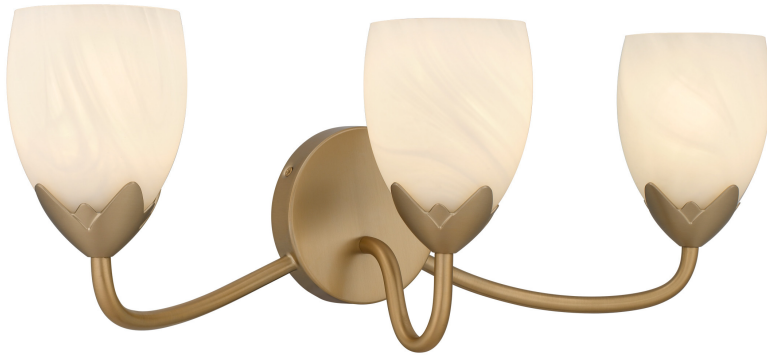

JACO8624BGD

Jacobs 3-Light Bronze Gold Vanity

Light

Bronze Gold

QUOIZEL
LIGHTING

DIMENSIONS

Dimensions: 24.00" W x 9.00" H x 7.25" D

Backplate Dimensions: 5.00"H x 5.00"W

HCWO: 5.25"

Weight: 4.73 lbs

DETAILS

Material: STEEL

Glass/Shade Description: Etched Alabaster Glass

LAMPING

Light Source: Socketed

Bulb Included: No

Bulb Type: Medium Base

Bulb Quantity: 3

Watts per Bulb: 100

LED Wattage Equivalent: 25W

ELECTRICAL

Dimmable: Yes

Voltage: 120v

Wire Length: 0.5'