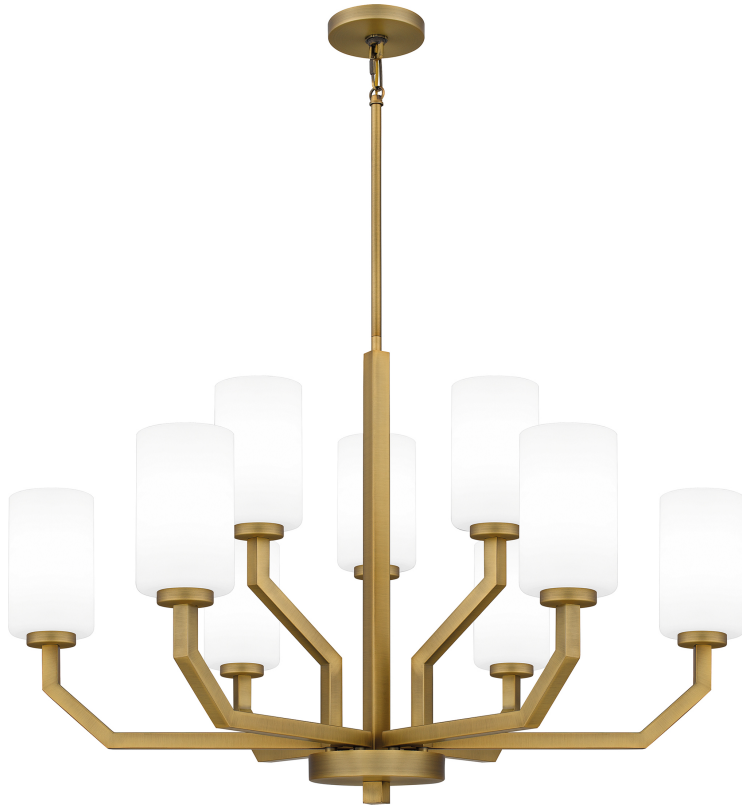

## CVR5034AB

Cavalier Chandelier  
Aged Brass

QUOIZEL  
LIGHTING

### DIMENSIONS

Dimensions: 34.50" W x 22.00" H x 34.50" D

Overall Height: 59"

Weight: 7.35 lbs

### DETAILS

Material: STEEL

Glass/Shade Description: Opal Glass