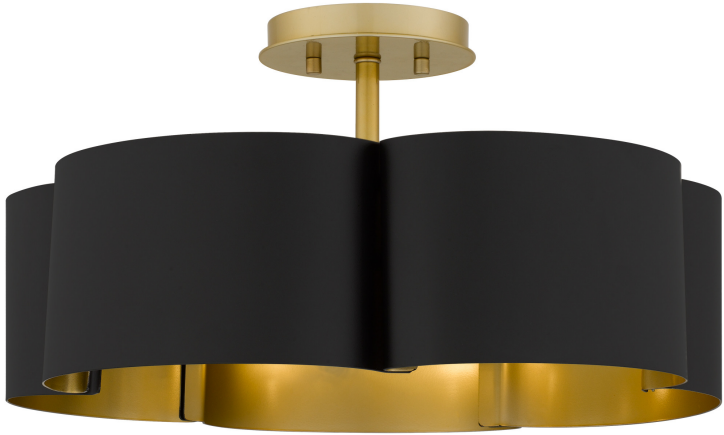

BSM1718MBK

Balsam 5-Light Matte Black Semi-Flush Mount
Matte Black

QUOIZEL
LIGHTING

DIMENSIONS

Dimensions: 18.00" W x 9.75" H x 18.00" D

Overall Height: 43"

Canopy Dimensions: 5.00"W x 0.75"D

Chain/Downrod Length: 2 (0.63"D x 6") and 2 (0.63"D x 12")

Down Rods

Weight: 8.70 lbs

DETAILS

Material: STEEL

Glass/Shade Description: Metal

LAMPING

Light Source: Socketed

Bulb Included: No

Bulb Type: Candelabra Base

Bulb Quantity: 5

Watts per Bulb: 15

LED Wattage Equivalent: 15W

ELECTRICAL

Dimmable: Yes

Voltage: 120v

Wire Length: 8'