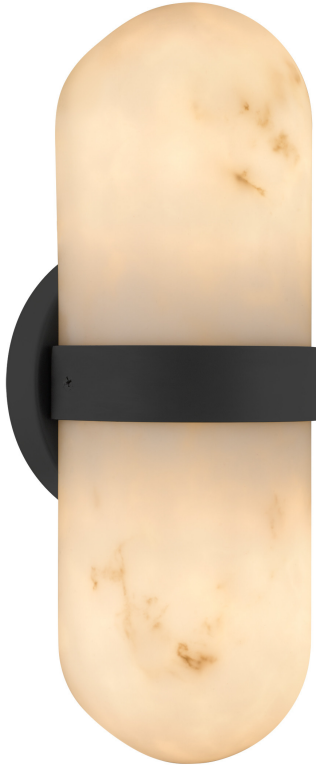

BREE8704MBK

Bree 2-Light Matte Black Wall Sconce
Matte Black

QUOIZEL
LIGHTING

DIMENSIONS

Dimensions: 4.75" W x 12.50" H x 4.00" D

Backplate Dimensions: 4.75"H x 4.75"W

HCWO: 6.25"

Weight: 3.38 lbs

DETAILS

Material: STEEL

Glass/Shade Description: Alabaster Resin

LAMPING

Light Source: Socketed

Bulb Included: No

Bulb Type: Candelabra Base

Bulb Quantity: 2