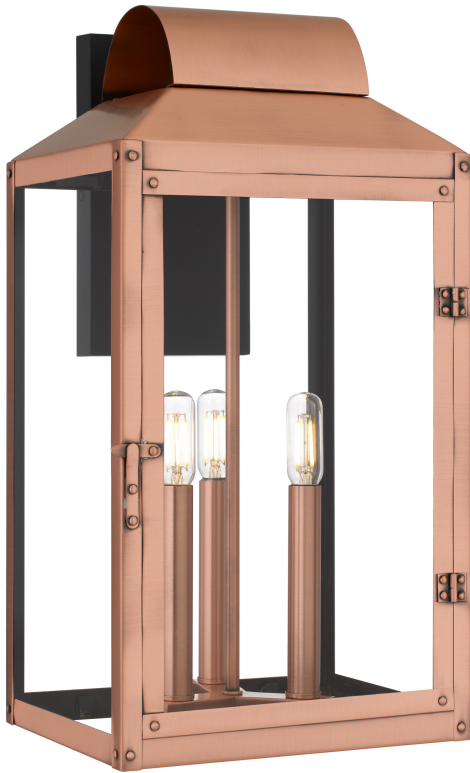

BER8410AC

Beryn 3-Light Aged Copper Outdoor
Wall Lantern
Aged Copper

QUOIZEL
LIGHTING

DIMENSIONS

Dimensions: 9.75" W x 19.00" H x 9.00" D

Backplate Dimensions: 5.00"H x 9.00"W

HCWO: 5"

Weight: 10.60 lbs

DETAILS

Material: COPPER-STEEL

Glass/Shade Description: Clear Glass

LAMPING

Light Source: Socketed

Bulb Included: No

Bulb Type: Candelabra Base

Bulb Quantity: 3

Watts per Bulb: 15

LED Wattage Equivalent: 15W

ELECTRICAL

Dimmable: Yes

Voltage: 120v

Wire Length: 0.5'

INSTALLATION

Location Rating: Wet