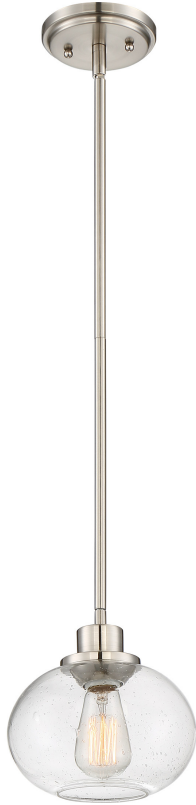

TRG1508BN

Trilogy Mini Pendant
Brushed Nickel

QUOIZEL
LIGHTING

DETAILS

Material: Steel

Glass/Shade Description: Clear Seeded Glass

LAMPING

Light Source: Incandescent

Bulb Included: Yes

Bulb Type: Medium Base

Bulb Quantity: 1

Watts per Bulb: 60

ELECTRICAL

Dimmable: Yes

Voltage: 120v

Wire Length: 8'

INSTALLATION

Location Rating: Damp

Sloped Ceiling Compatible: Yes

DIMENSIONS

Dimensions: 8.00" W x 7.50" H x 8.00" D

Overall Height: 43.5"

Canopy Dimensions: 5.00"W x 5.00"D

Chain/Downrod Length: 2 x 6" & 2 x 12" Downrods