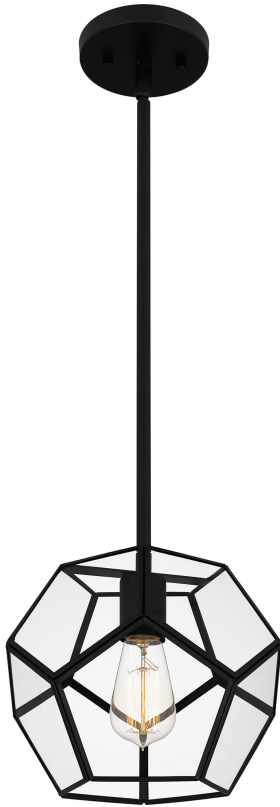

## QPP5593MBK

Kinslee Mini Pendant  
Matte Black

QUOIZEL  
LIGHTING

### DETAILS

Material: Steel

Glass/Shade Description: Clear Beveled -  
Glass

### LAMPING

Light Source: Incandescent

Bulb Included: No

Bulb Type: Medium Base

Bulb Quantity: 1

Watts per Bulb: 100

### DIMENSIONS

Dimensions: 9.50" W x 8.25" H x 9.50" D

Overall Height: 47.5"

Canopy Dimensions: 5.00"W x 0.75"D

Chain/Downrod Length: 2 (0.5"D x 6") and 2 (0.5"D x 12")  
Down Rods

Weight: 3.96 lbs