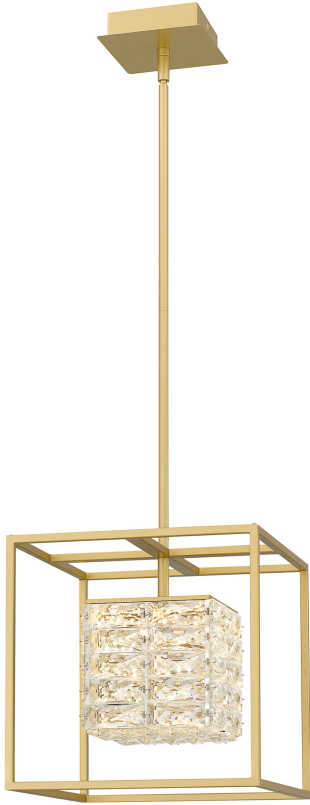

PCDZ2812SGD

Dazzle Pendant
Soft Gold

QUOIZEL
LIGHTING

DIMENSIONS

Dimensions: 11.75" W x 12.50" H x 11.75" D

Overall Height: 52"

Canopy Dimensions: 4.75"W x 1.50"D

Chain/Downrod Length: 2 (0.5"D x 6") and 2 (0.5"D x 12")
Down Rods

Weight: 12.10 lbs

DETAILS

Material: Steel

Glass/Shade Description: Clear Glass Crystal
- Glass - Crystal

LAMPING

Light Source: Integrated LED

PHOTOMETRICS

LED

Lumens: 2070

LED Total Watts: 23

Color Rendering: 90

Color Temperature: Warm(3000K)

ELECTRICAL

Dimmable: No

Dimmable To: 5,00%

Dimmer Type: CL

Voltage: 120v

Wire Length: 0.5'

INSTALLATION

Location Rating: Damp

Install Position: N/A

Sloped Ceiling Compatible: No

or this product depicts, is NOT to be copied, altered or used in any manner without the express written consent of, or contrary to the best interests of Quoizel Inc.
03/31/2013