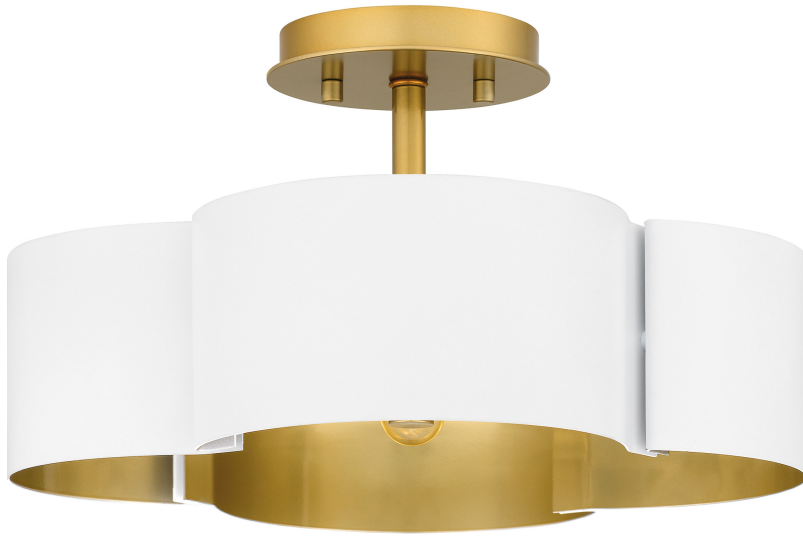

BSM1714W

Balsam Semi-Flush Mount
White Lustre

QUOIZEL
LIGHTING

DIMENSIONS

Dimensions: 14.00" W x 8.00" H x 14.00" D

Weight: 4.60 lbs

DETAILS

Material: Steel

Glass/Shade Description: Metal

LAMPING

Light Source: Incandescent

Bulb Included: No

Bulb Type: Candelabra Base

Bulb Quantity: 1

Watts per Bulb: 60

ELECTRICAL

Dimmable: No

Voltage: 120v

Wire Length: 0.5'

INSTALLATION

Location Rating: Damp

Install Position: N/A

Sloped Ceiling Compatible: No