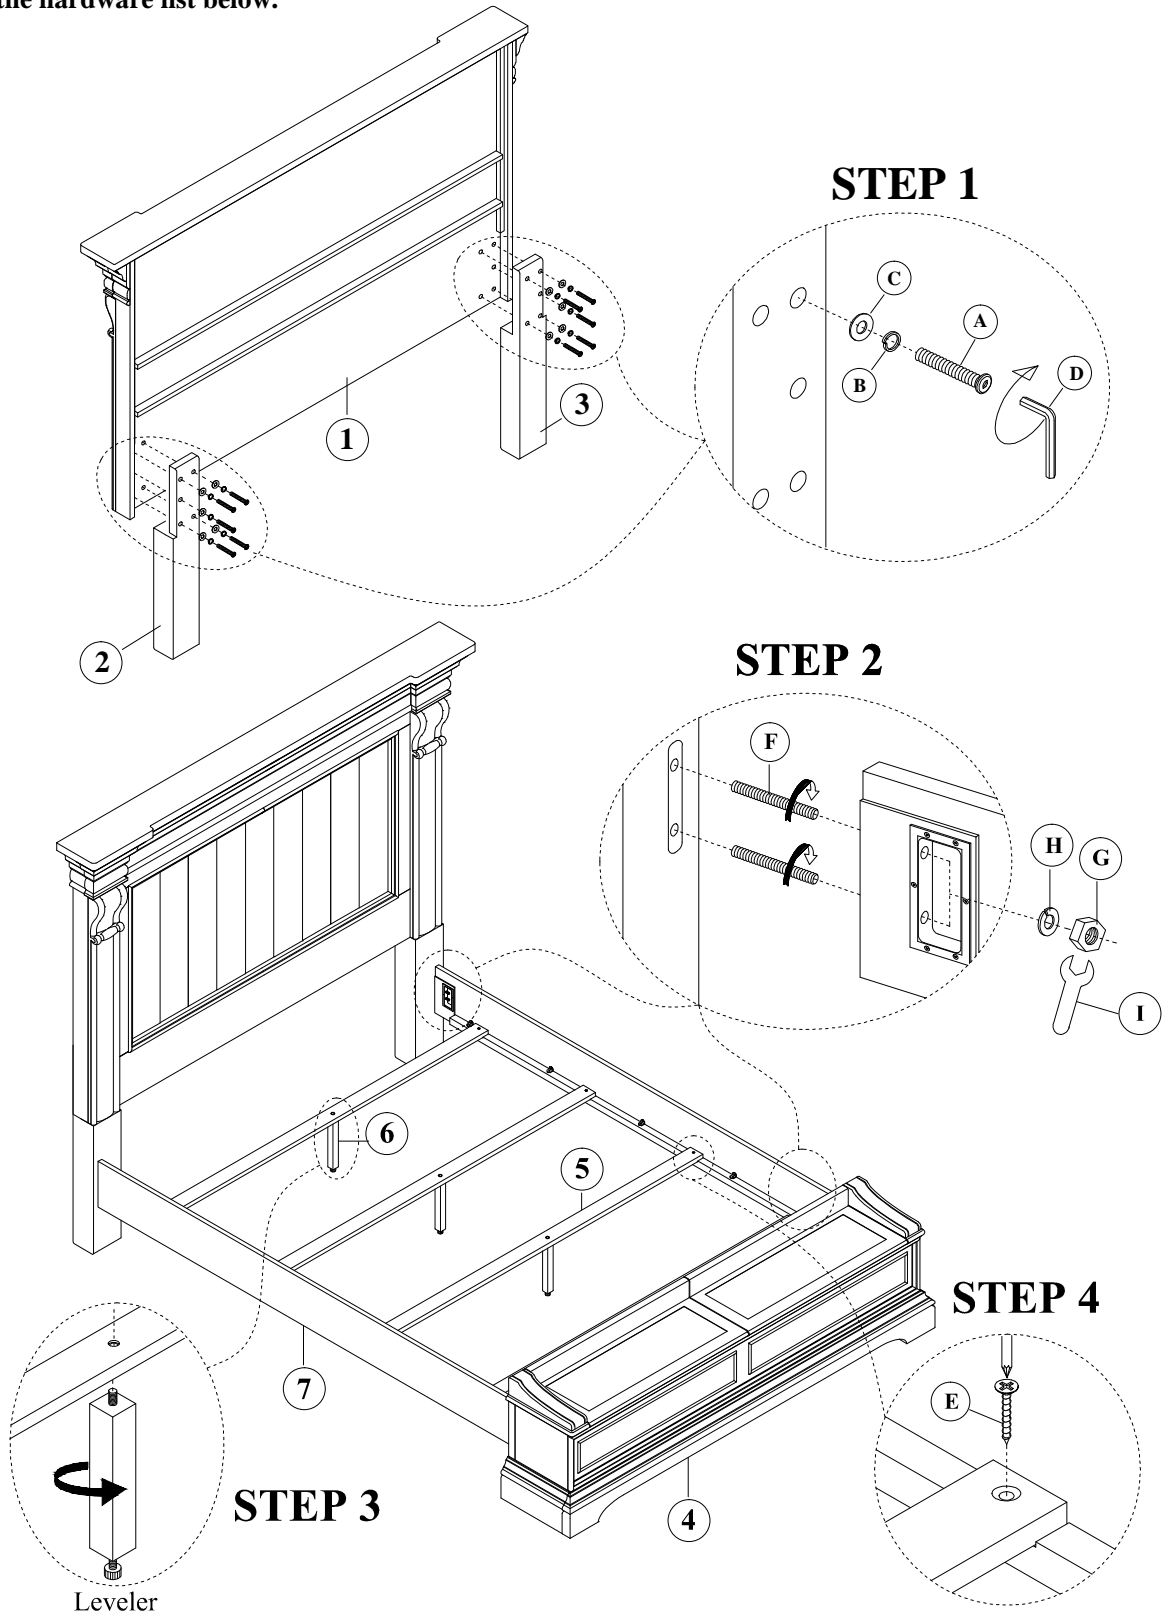

ASSEMBLY INSTRUCTIONS

ITEM #: P012170 / P012173 / P012172

DESCRIPTION: QUEEN BLANKET CHEST BED

Thank you for purchasing this quality product. Be sure to check all packing material carefully for small parts that may have come loose inside the carton during shipment. Identify and count all hardware and compare with the hardware list below.

HARDWARE LIST FOOTBOARD:				
No.	Description	Sketch	Size	Q'ty
E	Screw		M4 x 1.1/4"	10 Pcs

HARDWARE LIST RAIL:				
No.	Description	Sketch	Size	Q'ty
F	Hanger bolt		Ø5/16" x 3.1/2"	8 Pcs
G	Hexagon nut		Ø5/16"	8 Pcs
H	Lock washer		Ø5/16"	8 Pcs
I	Wrench		12mm	1 Pc

PARTS LIST:			
No.	Description	Sketch	Q'ty
1	Headboard		1 Pc
2	Headboard Leg-Right		1 Pc
3	Headboard Leg-Left		1 Pc
4	Footboard		1 Pc
5	Slat		5 Pcs
6	Support Leg		5 Pcs
7	Side Rail		2 Pcs

RESIDENTIAL USE ONLY

MADE IN VIET NAM

ASSEMBLY INSTRUCTIONS

ITEM #: P012170 / P012173 / P012172

DESCRIPTION: QUEEN BLANKET CHEST BED

Thank you for purchasing this quality product. Be sure to check all packing material carefully for small parts that may have come loose inside the carton during shipment. Identify and count all hardware and compare with the hardware list below.