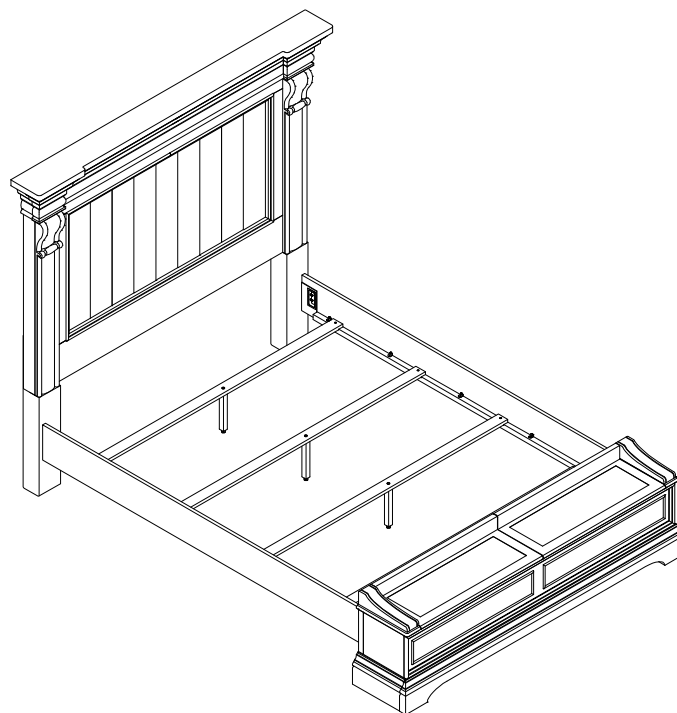

ASSEMBLY INSTRUCTIONS

ITEM #: P012170 / P012173 / P012172

DESCRIPTION: QUEEN BLANKET CHEST BED

Thank you for purchasing this quality product. Be sure to check all packing material carefully for small parts that may have come loose inside the carton during shipment. Identify and count all hardware and compare with the hardware list below.

TOOLS REQUIRED (NOT PROVIDED)	
Phillips screwdriver	

HARDWARE LIST HEADBOARD:				
No.	Description	Sketch	Size	Q'ty
A	Allen bolt		Ø1/4" x 2.3/8"	10 Pcs
B	Lock washer		Ø1/4"	10 Pcs
C	Flat washer		Ø1/4" x 3/4"	10 Pcs
D	L Allen key		M4	1 Pc

HARDWARE LIST FOOTBOARD:				
No.	Description	Sketch	Size	Q'ty
E	Screw		M4 x 1.1/4"	10 Pcs

HARDWARE LIST RAIL:				
No.	Description	Sketch	Size	Q'ty
F	Hanger bolt		Ø5/16" x 3.1/2"	8 Pcs
G	Hexagon nut		Ø5/16"	8 Pcs
H	Lock washer		Ø5/16"	8 Pcs
I	Wrench		12mm	1 Pc

PARTS LIST:			
No.	Description	Sketch	Q'ty
1	Headboard		1 Pc
2	Headboard Leg-Right		1 Pc
3	Headboard Leg-Left		1 Pc
4	Footboard		1 Pc
5	Slat		5 Pcs
6	Support Leg		5 Pcs
7	Side Rail		2 Pcs

RESIDENTIAL USE ONLY

MADE IN VIET NAM