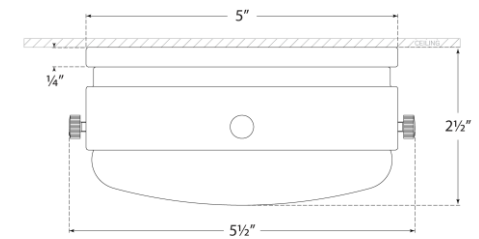

TEAR SHEET

Hicks 5.5" Solitaire Flush Mount

Item # TOB 4062HAB-WG

Designer: Thomas O'Brien

Height: 2.5"

Width: 5.5"

Canopy: 5" Round

Finishes: AN, BZ/HAB, HAB, PN

Glass Options: WG

Lightsource: Dedicated LED

Wattage: 12w (1100lm)

Weight: 1 Pound

Front View