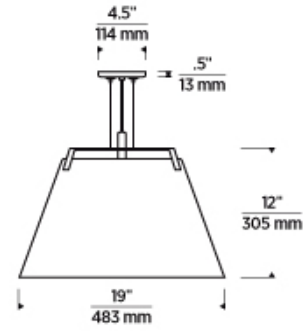

700 _____ DEVP _____

JOB NAME _____

NOTES _____

DEVIN PENDANT

VISUAL COMFORT & Co.

SPECIFICATIONS

PRIMARY MATERIAL	Glass
SHADE MATERIAL	Glass
NET WEIGHT	10 lbs
HEIGHT	12in
WIDTH	19in
LENGTH	19in
UP LIGHT / DOWN LIGHT / BOTH?	
WET LISTED	
DAMP LISTED	
DRY LISTED	
MIN. HANGING HEIGHT	18.5in
MAX HANGING HEIGHT	156.5in
TOTAL CORD LENGTH	144in
TOTAL STEM LENGTH	
STEM QTY	
SLOPED CEILING ADAPTABLE?	Yes 45° Max
GENERAL LISTING	ETL Listed
INCLUDES	