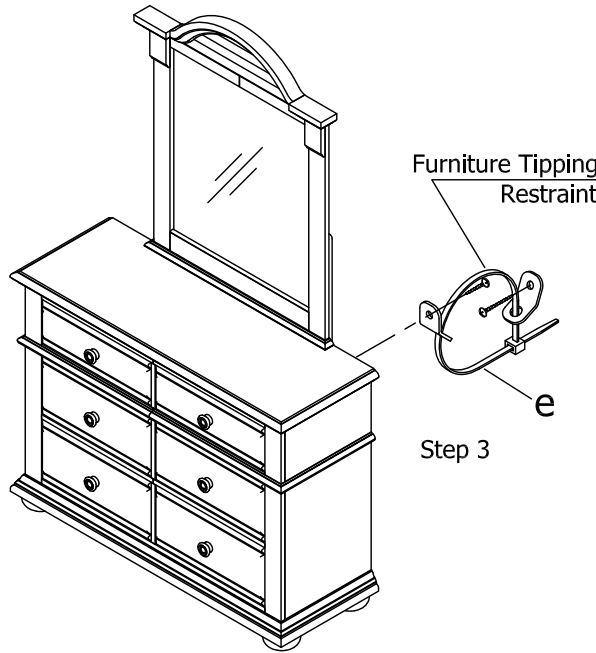

ITEM #: 607/407-BR30/BR50 \_\_\_\_\_ DESCRIPTION 6 Drawer Dresser / Mirror \_\_\_\_\_

Thank you for purchasing this quality product. Be sure to check all packing materials carefully for small parts which may have come loose inside the carton during shipment. Identify and count all parts and compare with the parts List Below.

### PARTS LIST

NO.	SKETCH	DESCRIPTION	Q'TY
A		6 Drawer Dresser	1pc
B		Mirror	1pc
C		Mirror support	2pcs

### HARDWARE LIST

NO.	SKETCH	HARDWARE	Q'TY
a		1/4"x20x1-3/8"	8pcs
b		1/4"	8pcs
c		1/4"x19mm	8pcs
d		4mm	1pc
e			1set