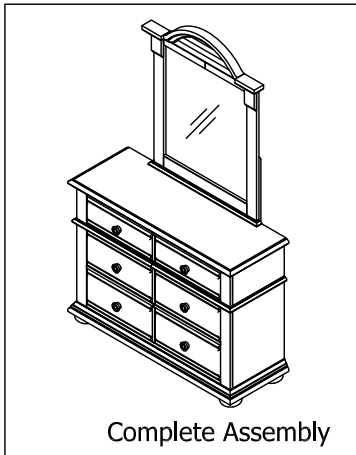

ITEM #: 607/407-BR30/BR50 \_\_\_\_\_ DESCRIPTION 6 Drawer Dresser / Mirror \_\_\_\_\_

Thank you for purchasing this quality product. Be sure to check all packing materials carefully for small parts which may have come loose inside the carton during shipment. Identify and count all parts and compare with the parts List Below.

### PARTS LIST

NO.	SKETCH	DESCRIPTION	Q'TY
A		6 Drawer Dresser	1pc
B		Mirror	1pc
C		Mirror support	2pcs