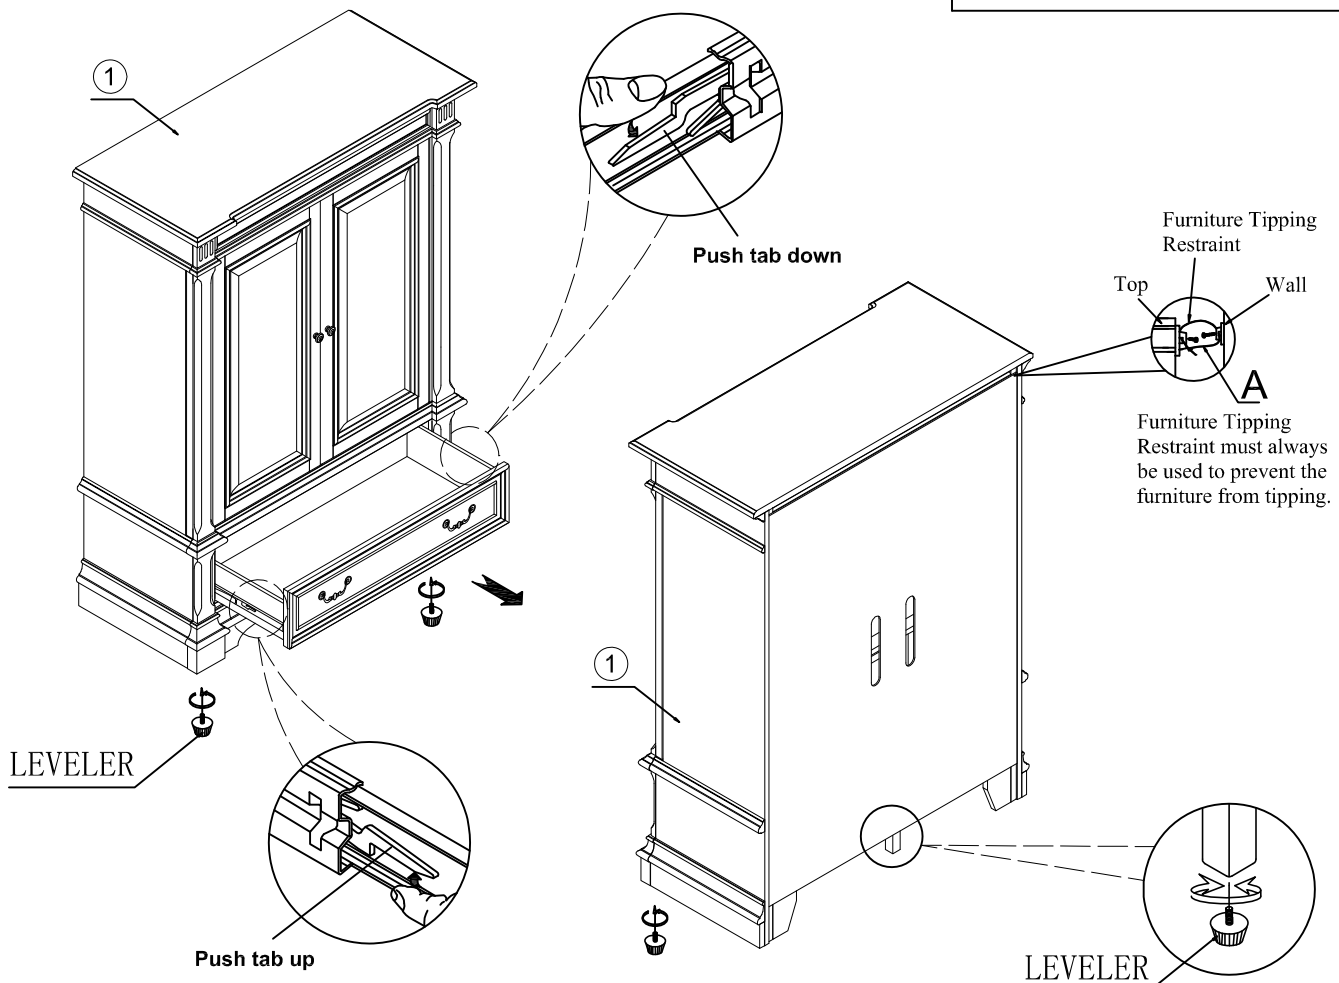

**Item#: 520 - BR43**

**DESCRIPTION: WOOD DOOR CHEST**

Thank you for purchasing this quality product. Be sure to check all packing material carefully for small parts which may have come loose inside the carton during shipment. Identify and count all parts and compare with the parts List Below:

HARDWARE LIST			
NO.	Drawing	Description	Q'ty
A		Furniture Tipping Restraint	1 Set

PART LIST:

**HOW TO REMOVE DRAWER**

**CLEANING INSTRUCTION**

Clean the Wood Door Chest surface with a furniture polish and a soft cloth.