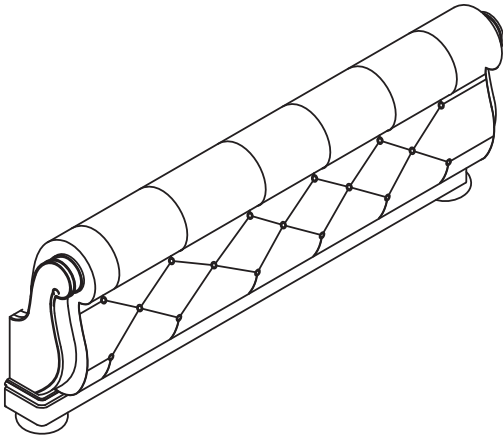

# LIBERTY FURNITURE

ASSEMBLY INSTRUCTION

DESCRIPTION: QUEEN UPH SLEIGH FOOTBOARD

ITEM#: 520 - BR21FU

Thank you for purchasing this quality product. Be sure to check all packing materials carefully for small parts, which may have come loose inside the carton during shipment. Identify and count all parts and compare with the parts list below.

## PARTS LIST:

① 	② 
FOOTBOARD : 1PC	BUN FOOT: 2PCS

1. Remove bun foot from inner box and secure bun foot as shown on drawing.