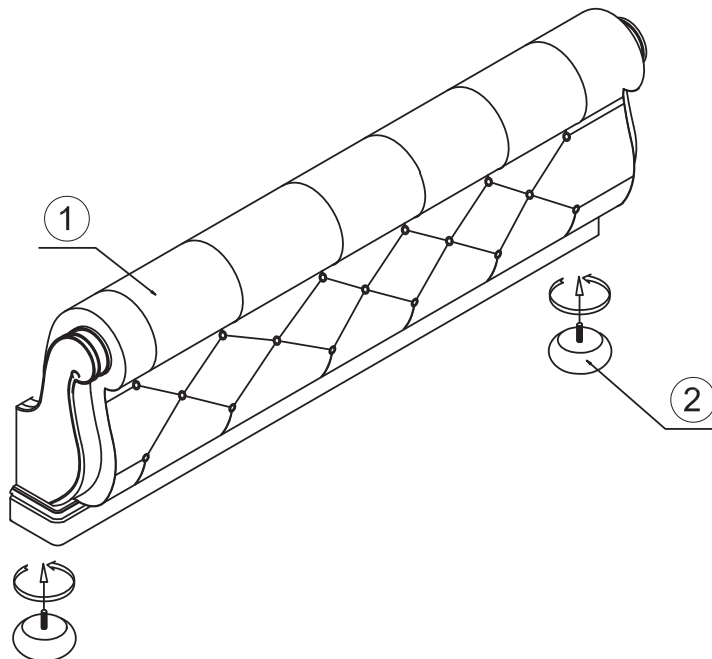

# LIBERTY FURNITURE

ASSEMBLY INSTRUCTION

DESCRIPTION: QUEEN UPH SLEIGH FOOTBOARD

ITEM#: 520 - BR21FU

Thank you for purchasing this quality product. Be sure to check all packing materials carefully for small parts, which may have come loose inside the carton during shipment. Identify and count all parts and compare with the parts list below.

## PARTS LIST:

① 	② 
FOOTBOARD : 1PC	BUN FOOT: 2PCS

1. Remove bun foot from inner box and secure bun foot as shown on drawing.