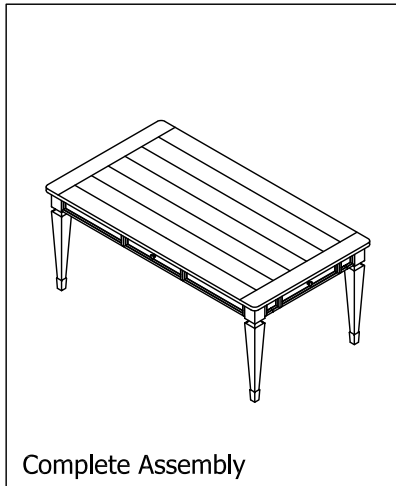

ITEM #: 417-T4072

DESCRIPTION: Rectangular Leg Table

Thank you for purchasing this quality product. Be sure to check all packing materials carefully for small parts which may have come loose inside the carton during shipment. Identify and count all parts and compare with the parts List Below.

PARTS LIST

NO.	SKETCH	DESCRIPTION	Q'TY
A		Table Top	1pc
B		Table Leg	4pcs

HARDWARE LIST

NO.	SKETCH	HARDWARE	Q'TY
a		5/16"x18x3"	8pcs
b		5/16"	8pcs
c		5/16"x19mm	8pcs
d		4mm	1pc

HOW TO REMOVE DRAWER

To remove drawer, simultaneously pull tab up on one side and push down on the other and remove drawer