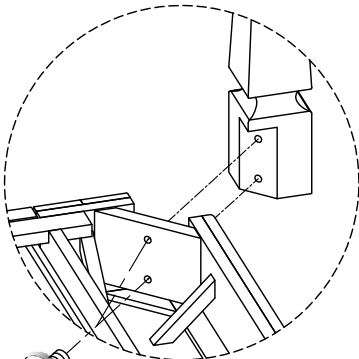

ITEM #: 417-T4072

DESCRIPTION: Rectangular Leg Table

Thank you for purchasing this quality product. Be sure to check all packing materials carefully for small parts which may have come loose inside the carton during shipment. Identify and count all parts and compare with the parts List Below.

PARTS LIST

NO.	SKETCH	DESCRIPTION	Q'TY
A		Table Top	1pc
B		Table Leg	4pcs

HARDWARE LIST

NO.	SKETCH	HARDWARE	Q'TY
a		5/16"x18x3"	8pcs
b		5/16"	8pcs
c		5/16"x19mm	8pcs
d		4mm	1pc

HOW TO REMOVE DRAWER

To remove drawer, simultaneously pull tab up on one side and push down on the other and remove drawer