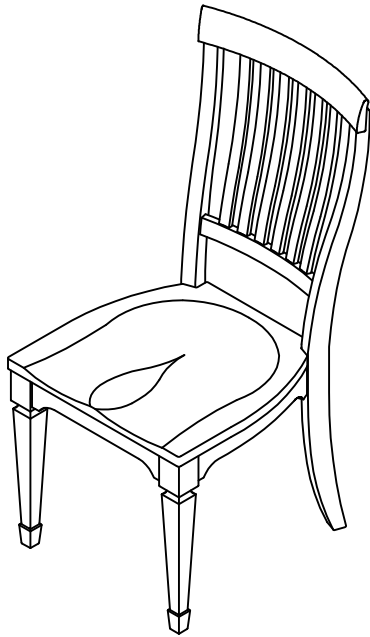

ITEM# : 417-C1500S

DESCRIPTION: SLAT BACK SIDE CHAIR (RTA)

Thank you for purchasing this quality product. Be sure to check all packing material carefully for small parts, which may have come loose inside the carton during shipment. Identify and count all parts and compare with the parts list below.

PARTS LIST

NO	DRAWING	DESCRIPTION	Q'TY
1		Back Frame	1
2		Seat Frame	1
3		Front Leg	2

HARDWARE LIST

NO	DRAWING	DESCRIPTION	Q'TY
A		Bolt Ø5/16"-18*76mm(L)	4
B		Bolt Ø5/16"-18*60mm(L)	4
C		Bolt Ø5/16"-18*38mm(L)	1
D		Spring Washer Ø5/16"*Ø13mm	9
E		Flat Washer Ø5/16"*Ø19mm	9
F		Allen Key 4mm	1