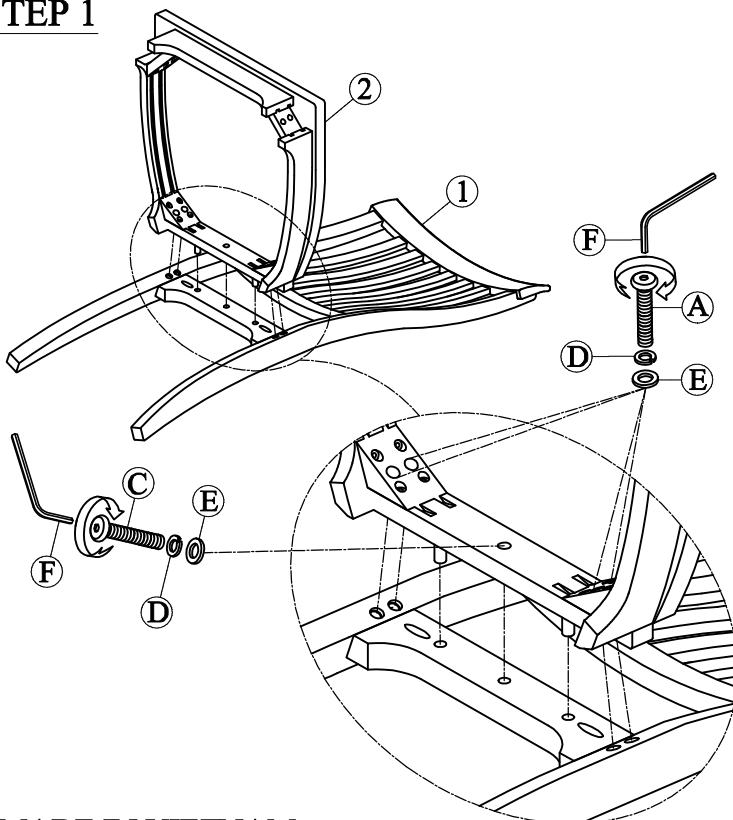

ITEM# : 417-C1500S

DESCRIPTION: SLAT BACK SIDE CHAIR (RTA)

Thank you for purchasing this quality product. Be sure to check all packing material carefully for small parts, which may have come loose inside the carton during shipment. Identify and count all parts and compare with the parts list below.

PARTS LIST

NO	DRAWING	DESCRIPTION	Q'TY
1		Back Frame	1
2		Seat Frame	1
3		Front Leg	2

HARDWARE LIST

NO	DRAWING	DESCRIPTION	Q'TY
A		Bolt Ø5/16"-18*76mm(L)	4
B		Bolt Ø5/16"-18*60mm(L)	4
C		Bolt Ø5/16"-18*38mm(L)	1
D		Spring Washer Ø5/16"*Ø13mm	9
E		Flat Washer Ø5/16"*Ø19mm	9
F		Allen Key 4mm	1

STEP 1

MADE IN VIETNAM

STEP 2