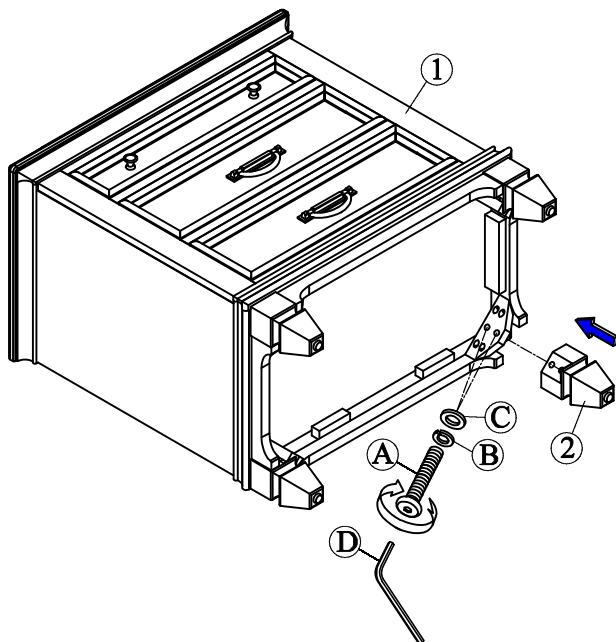

ITEM#: 417-BR61

DESCRIPTION: NIGHT STAND W/ CHARGING STATION

Thank you for purchasing this quality product. Be sure to check all packing material carefully for small parts, which may have come loose inside the carton during shipment. Identify and count all parts and compare with the parts list below.

PARTS LIST

NO	DRAWING	DESCRIPTION	Q'TY
1		Nightstand	1
2		Leg	4

HARDWARE LIST

NO	DRAWING	DESCRIPTION	Q'TY
A		Bolt Ø5/16"-18*50mm(L)	8
B		Spring Washer Ø5/16"*Ø13mm	8
C		Flat Washer Ø5/16"*Ø19mm	8
D		Allen Key 4mm	1
E		Tipping Restraint	1

STEP 1

MADE IN VIETNAM

STEP 2