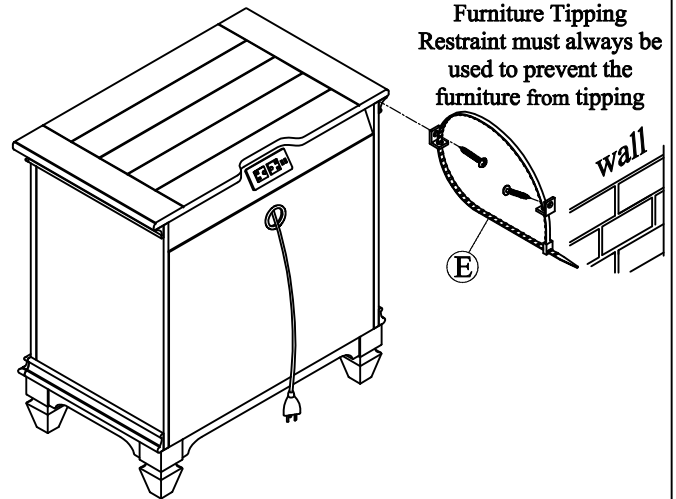

ITEM#: 417-BR61

DESCRIPTION: NIGHT STAND W/ CHARGING STATION

Thank you for purchasing this quality product. Be sure to check all packing material carefully for small parts, which may have come loose inside the carton during shipment. Identify and count all parts and compare with the parts list below.

PARTS LIST

NO	DRAWING	DESCRIPTION	Q'TY
1		Nightstand	1
2		Leg	4

HARDWARE LIST

NO	DRAWING	DESCRIPTION	Q'TY
A		Bolt Ø5/16"-18*50mm(L)	8
B		Spring Washer Ø5/16"*Ø13mm	8
C		Flat Washer Ø5/16"*Ø19mm	8
D		Allen Key 4mm	1
E		Tipping Restraint	1