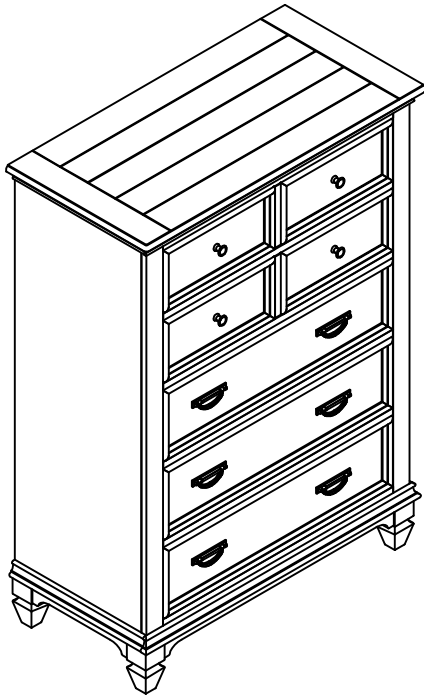

ITEM#: 417-BR41

DESCRIPTION: 5 DRAWER CHEST

Thank you for purchasing this quality product. Be sure to check all packing material carefully for small parts, which may have come loose inside the carton during shipment. Identify and count all parts and compare with the parts list below.

**PARTS LIST**

NO	DRAWING	DESCRIPTION	Q'TY
1		Chest	1
2		Leg	4

**HARDWARE LIST**

NO	DRAWING	DESCRIPTION	Q'TY
A		Bolt Ø5/16"-18*50mm(L)	8
B		Spring Washer Ø5/16"*Ø13mm	8
C		Flat Washer Ø5/16"*Ø19mm	8
D		Allen Key 4mm	1
E		Tipping Restraint	1