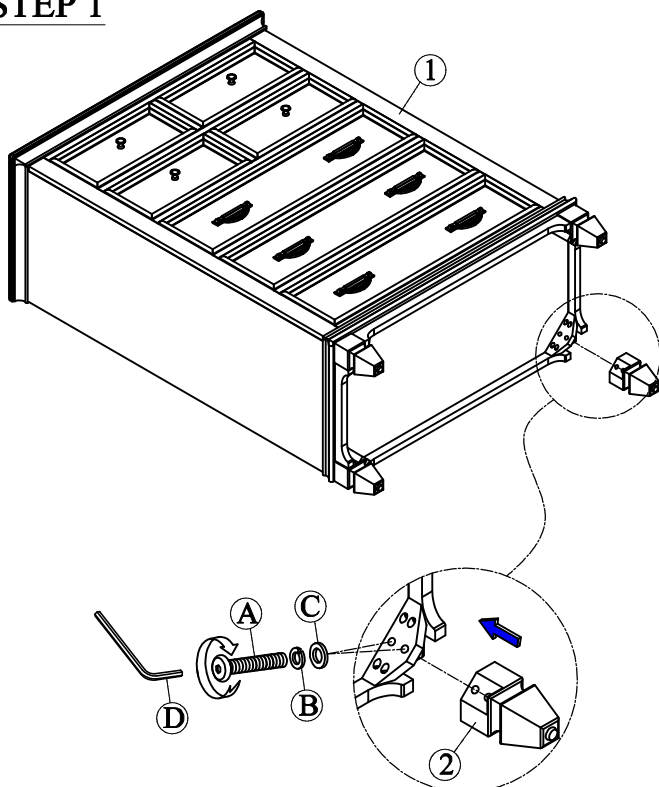

ITEM#: 417-BR41

DESCRIPTION: 5 DRAWER CHEST

Thank you for purchasing this quality product. Be sure to check all packing material carefully for small parts, which may have come loose inside the carton during shipment. Identify and count all parts and compare with the parts list below.

PARTS LIST

NO	DRAWING	DESCRIPTION	Q'TY
1		Chest	1
2		Leg	4

HARDWARE LIST

NO	DRAWING	DESCRIPTION	Q'TY
A		Bolt Ø5/16"-18*50mm(L)	8
B		Spring Washer Ø5/16"*Ø13mm	8
C		Flat Washer Ø5/16"*Ø19mm	8
D		Allen Key 4mm	1
E		Tipping Restraint	1

STEP 1

MADE IN VIETNAM

STEP 2