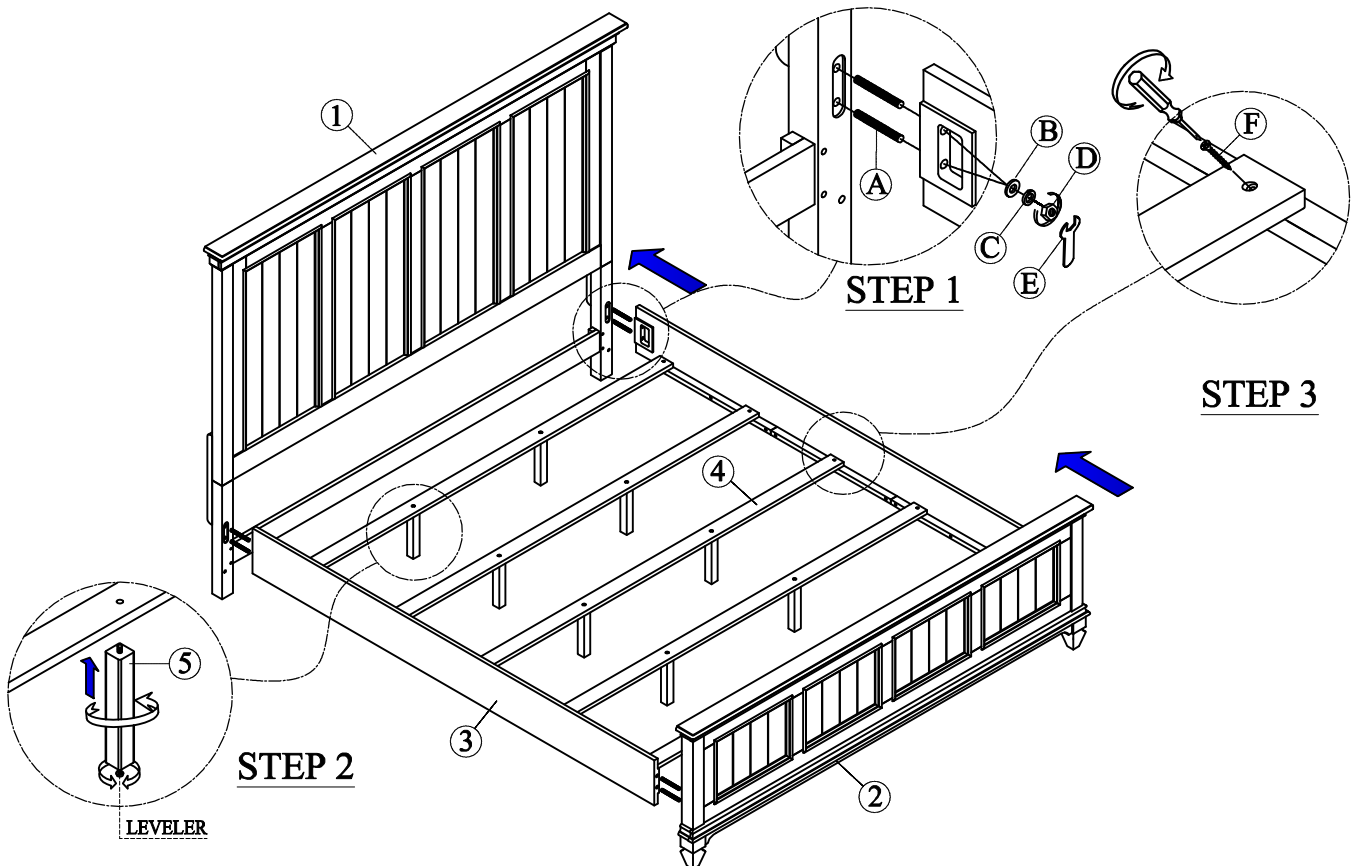

Liberty Furniture

INDUSTRIES, INC

LIBERTY FURNITURE

ASSEMBLY INSTRUCTION

: 417-BR15
 ITEM# : 417-BR16
 : 417-BR90

DESCRIPTION : KING PANEL HEADBOARD
 : KING PANEL FOOTBOARD
 : PANEL BED RAILS

Thank you for purchasing this quality product. Be sure to check all packing material carefully for small parts, which may have come loose inside the carton during shipment. Identify and count all parts and compare with the parts list below.

PARTS LIST

NO	DRAWING	DESCRIPTION	Q'TY
1		Headboard	1
2		Footboard	1
3		Side Rail	2
4		Slat	5
5		Support Leg	10

HARDWARE LIST

NO	DRAWING	DESCRIPTION	Q'TY
A		Hanger Bolt Ø5/16"*76mm(L)	8
B		Flat Washer Ø5/16"*Ø19mm	8
C		Spring Washer Ø5/16"*Ø13mm	8
D		Hexagon Nut Ø5/16*12*12mm	8
E		Allen Wrench 12.8mm	1
F		Screw M4*32mm	10