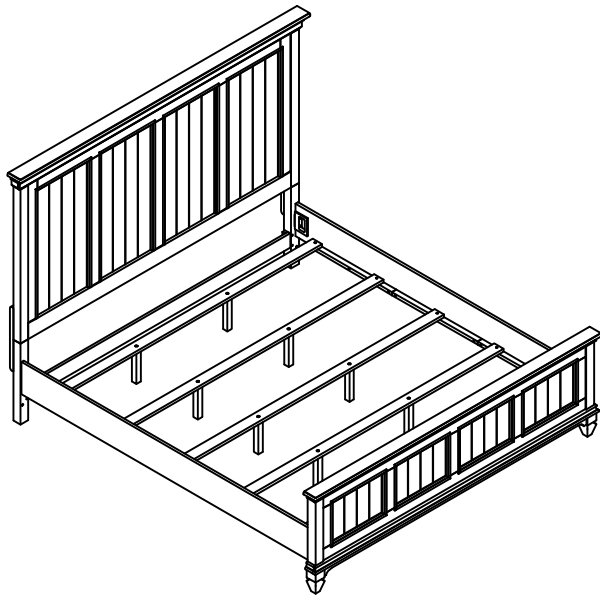

Liberty Furniture

INDUSTRIES, INC

LIBERTY FURNITURE

ASSEMBLY INSTRUCTION

: 417-BR15
 ITEM# : 417-BR16
 : 417-BR90

DESCRIPTION : KING PANEL HEADBOARD
 : KING PANEL FOOTBOARD
 : PANEL BED RAILS

Thank you for purchasing this quality product. Be sure to check all packing material carefully for small parts, which may have come loose inside the carton during shipment. Identify and count all parts and compare with the parts list below.

PARTS LIST

NO	DRAWING	DESCRIPTION	Q'TY
1		Headboard	1
2		Footboard	1
3		Side Rail	2
4		Slat	5
5		Support Leg	10

HARDWARE LIST

NO	DRAWING	DESCRIPTION	Q'TY
A		Hanger Bolt Ø5/16"*76mm(L)	8
B		Flat Washer Ø5/16"*Ø19mm	8
C		Spring Washer Ø5/16"*Ø13mm	8
D		Hexagon Nut Ø5/16*12*12mm	8
E		Allen Wrench 12.8mm	1
F		Screw M4*32mm	10