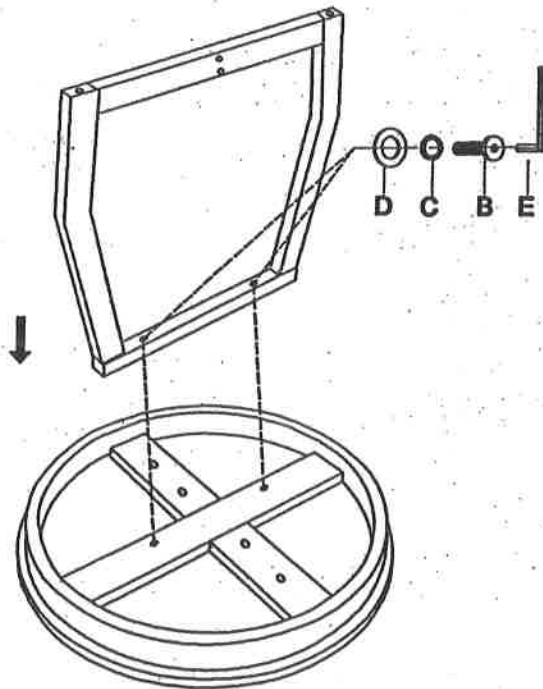

ASSEMBLY INSTRUCTION

41-OT1010 Cocktail Table

Thank you for purchasing this quality product. Be sure to check all packing material carefully for small parts which may have come loose inside the carton during shipment. Identify, count all parts and compare with below parts list.

Hardware List				
No.	Image	Desc.	Size	Q'ty
A		Bolt	Ø1/4"X5/8"L	2 Pcs
B		Bolt	Ø1/4"X2"L	6 Pcs
C		Spring Washer	Ø1/4"X3/8"	6 Pcs
D		Flat Washer	Ø1/4"X3/4"	6 Pcs
E		Allen Wrench	Ø1/4"	1 Pc
F		Metal Connect	4"X7/8"X1/8"	1 Pc

Step 1

Step 2

Cleaning Instructions: Clean the goods surface with furniture polish and a soft cloth.