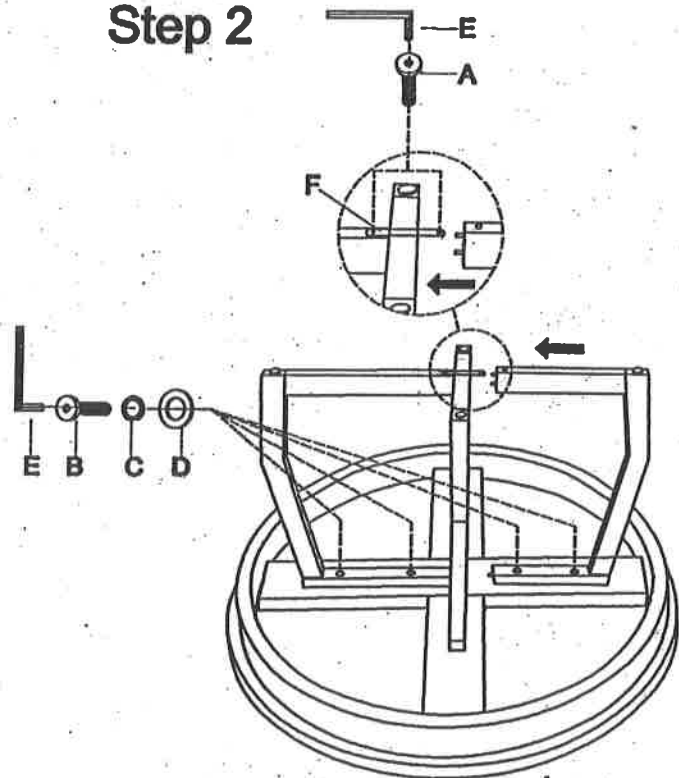

Step 2

Cleaning Instructions: Clean the goods surface with furniture polish and a soft cloth.