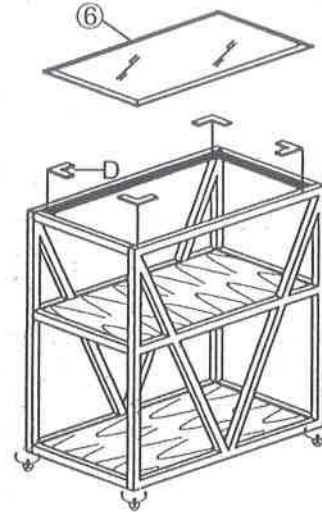

ASSEMBLY INSTRUCTION

37-OT1021 Chair Side Table

Thank you for purchasing this quality product. Be sure to check all packing material carefully for small parts which may have come loose inside the carton during shipment. Identify, count all parts and compare with below parts list.

Hardware List				
No.	Image	Desc.	Size	Q'ty
A		Bolt	Ø1/4"*5/8"	24 Pcs
B		Spring Washer	Ø1/4"*1.5mm	24 Pcs
C		Flat Washer	Ø13mm*1.0mm	24 Pcs
D		"L" Glass Pad	30*30*10*2mm	4 Pcs
E		Allen Wrench	4mm	1 Pc

Parts List			
No.	Image	Desc.	Q'ty
①		Side Panel	2 Pcs
②		Top Stretcher	2 Pcs
③		Middle/ Bottom Stretcher	4 Pcs
④		Top Shelf	1 Pc
⑤		Bottom shelf	1 Pc
⑥		Glass	1 Pc

Step 1

Step 2

Step 3

Cleaning Instructions: Clean the goods surface with furniture polish and a soft cloth.