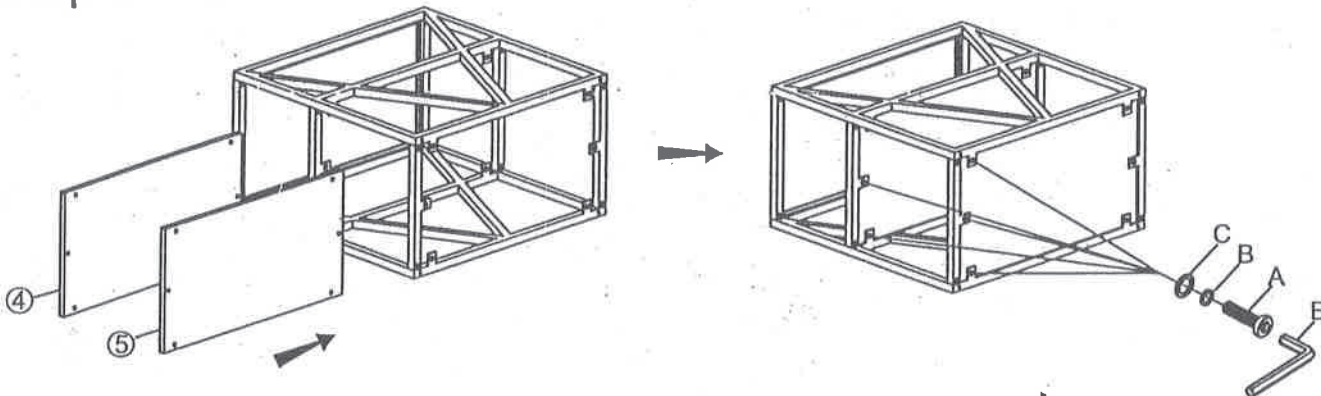

Hardware List				
No.	Image	Desc.	Size	Q'ty
A		Bolt	Ø1/4"*5/8"	24 Pcs
B		Spring Washer	Ø1/4"*1.5mm	24 Pcs
C		Flat Washer	Ø13mm*1.0mm	24 Pcs
D		"L" Glass Pad	30*30*10*2mm	4 Pcs
E		Allen Wrench	4mm	1 Pc

Parts List			
No.	Image	Desc.	Q'ty
①		Side Panel	2 Pcs
②		Top Stretcher	2 Pcs
③		Middle/ Bottom Stretcher	4 Pcs
④		Top Shelf	1 Pc
⑤		Bottom shelf	1 Pc
⑥		Glass	1 Pc

Step 1

Step 2

Step 3

Cleaning Instructions: Clean the goods surface with furniture polish and a soft cloth.