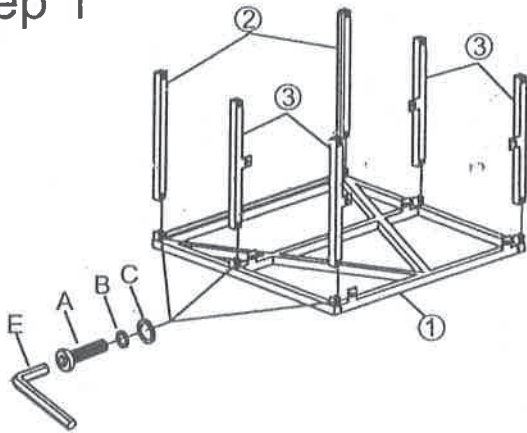

ASSEMBLY INSTRUCTION

37-OT1021 Chair Side Table

Thank you for purchasing this quality product. Be sure to check all packing material carefully for small parts which may have come loose inside the carton during shipment. Identify, count all parts and compare with below parts list.

Hardware List				
No.	Image	Desc.	Size	Q'ty
A		Bolt	Ø1/4"*5/8"	24 Pcs
B		Spring Washer	Ø1/4"*1.5mm	24 Pcs
C		Flat Washer	Ø13mm*1.0mm	24 Pcs
D		"L" Glass Pad	30*30*10*2mm	4 Pcs
E		Allen Wrench	4mm	1 Pc

Parts List			
No.	Image	Desc.	Q'ty
①		Side Panel	2 Pcs
②		Top Stretcher	2 Pcs
③		Middle/ Bottom Stretcher	4 Pcs
④		Top Shelf	1 Pc
⑤		Bottom shelf	1 Pc
⑥		Glass	1 Pc

Step 1

Step 2

Step 3

Cleaning Instructions: Clean the goods surface with furniture polish and a soft cloth.