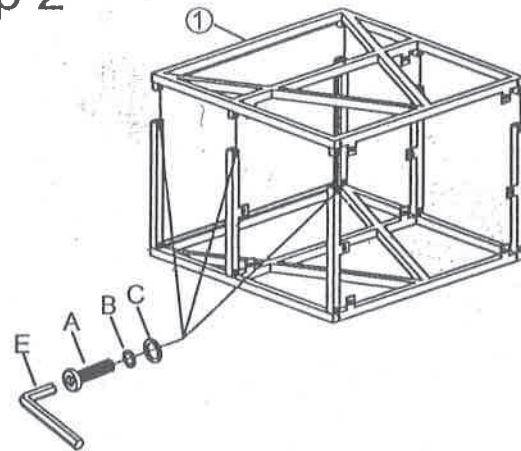

ASSEMBLY INSTRUCTION

37-OT1021 Chair Side Table

Thank you for purchasing this quality product. Be sure to check all packing material carefully for small parts which may have come loose inside the carton during shipment. Identify, count all parts and compare with below parts list.

Hardware List				
No.	Image	Desc.	Size	Q'ty
A		Bolt	Ø1/4"*5/8"	24 Pcs
B		Spring Washer	Ø1/4"*1.5mm	24 Pcs
C		Flat Washer	Ø13mm*1.0mm	24 Pcs
D		"L" Glass Pad	30*30*10*2mm	4 Pcs
E		Allen Wrench	4mm	1 Pc

Parts List			
No.	Image	Desc.	Q'ty
①		Side Panel	2 Pcs
②		Top Stretcher	2 Pcs
③		Middle/ Bottom Stretcher	4 Pcs
④		Top Shelf	1 Pc
⑤		Bottom shelf	1 Pc
⑥		Glass	1 Pc

Step 1

Step 2

Step 3

Cleaning Instructions: Clean the goods surface with furniture polish and a soft cloth.