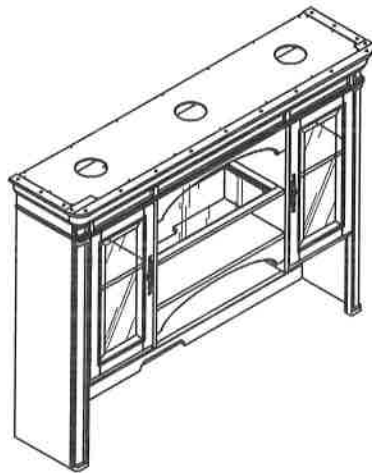

LIBERTY FURNITURE

ASSEMBLY INSTRUCTION

ITEM # 273-HO131 **DESCRIPTION** JR CREDENZA HUTCH

Thank you for purchasing this quality product. Be sure to check all packing material carefully for small parts which may have some loose inside the carton during shipment. Identify and count all parts and compare with the parts List Below:

PARTS LIST

NO.	SKETCH	DESCRIPTION	Q'TY
A		SHELF	2
B		SHELF FRAME	1

HARDWARE LIST

NO.	SKETCH	DESCRIPTION	Q'TY
C		SHELF SUPPORT	12
D		SCREW	12
E		SCREW	4

MADE IN CHINA

LIBERTY FURNITURE

ASSEMBLY INSTRUCTION

ITEM # 273-HO131 DESCRIPTION JR CREDENZA HUTCH