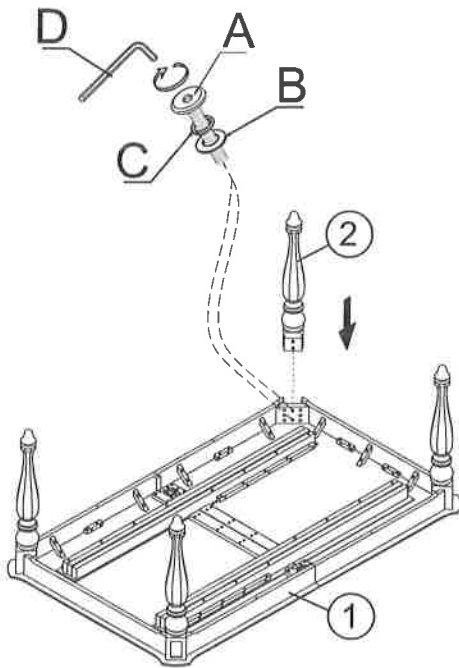

Liberty Furniture
INDUSTRIES, INC

ASSEMBLY INSTRUCTION

ITEM#: **244 - T4490**

DESCRIPTION: **RECTANGULAR LEG TABLE**

Thank you for purchasing this quality product. Be sure to check all packing material carefully for small parts which may have come loose inside the carton during shipment. Identify and count all parts and compare with the parts List Below:

PART LIST:

①	②	③
TABLE TOP:1PC	LEGS: 4PCS	LEAF:1PC

HARDWARE LIST

NO.	Drawing	Description	Q'ty
A		Bolt (Φ5/16"×2-1/2")	8pcs
B		Flat washer (Ø5/16"×23mm)	8pcs
C		Spring washer (Ø5/16")	8pcs
D		Allen wrench (5mm)	1pc

STEP 1

STEP 2

CLEANING INSTRUCTION

Clean the Rectangular leg table surface with a furniture polish and a soft cloth.

Made in VietNam