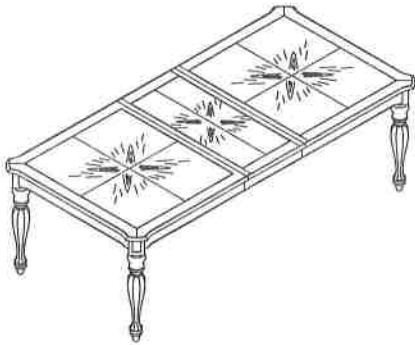

Liberty Furniture
INDUSTRIES, INC

ASSEMBLY INSTRUCTION

ITEM#: **244 - T4490**

DESCRIPTION: **RECTANGULAR LEG TABLE**

Thank you for purchasing this quality product. Be sure to check all packing material carefully for small parts which may have come loose inside the carton during shipment. Identify and count all parts and compare with the parts List Below:

PART LIST:

①	②	③
TABLE TOP:1PC	LEGS: 4PCS	LEAF:1PC

HARDWARE LIST

NO.	Drawing	Description	Q'ty
A		Bolt (Φ5/16"×2-1/2")	8pcs
B		Flat washer (Ø5/16"×23mm)	8pcs
C		Spring washer (Ø5/16")	8pcs
D		Allen wrench (5mm)	1pc