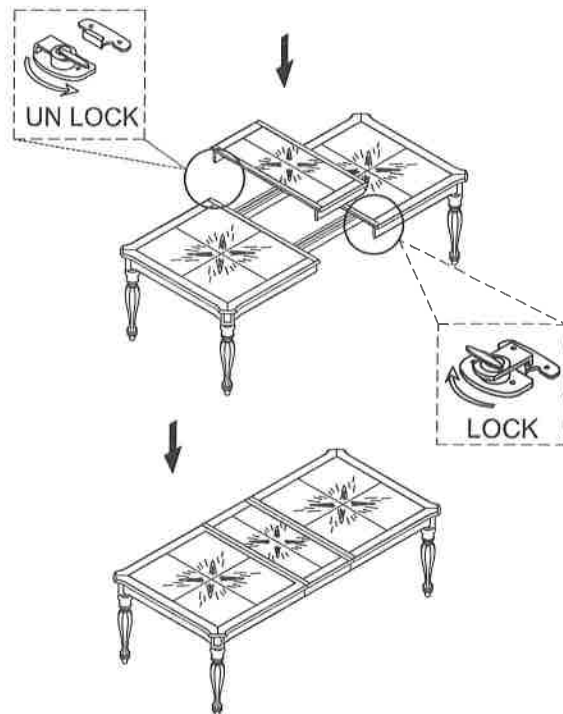

STEP 2

CLEANING INSTRUCTION

Clean the Rectangular leg table surface with a furniture polish and a soft cloth.

Made in VietNam