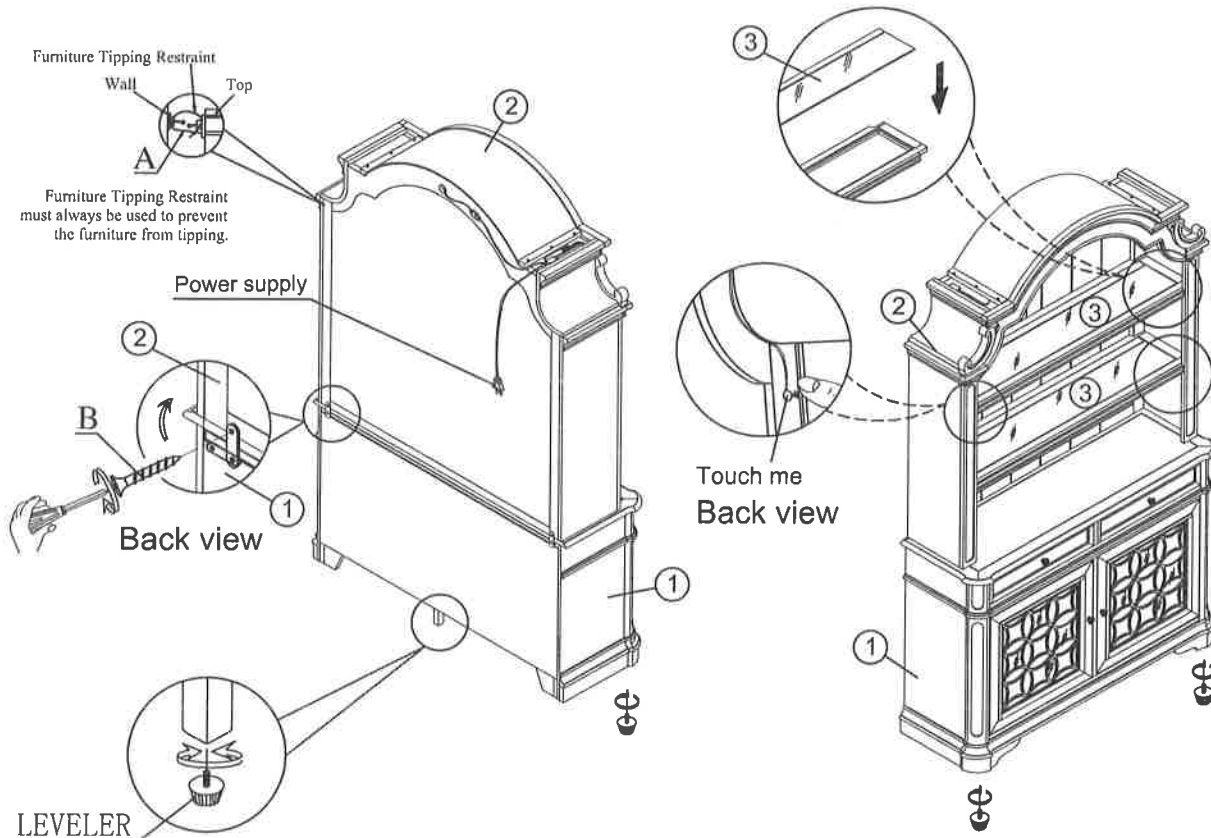

Liberty Furniture INDUSTRIES, INC

ASSEMBLY INSTRUCTION

ITEM#: **244 - CH5692/CB5692**

DESCRIPTION: **HUTCH/BUFFET**

Thank you for purchasing this quality product. Be sure to check all packing material carefully for small parts which may have come loose inside the carton during shipment. Identify and count all parts and compare with the parts List Below:

HARDWARE LIST			
NO.	Drawing	Description	Q'ty
A		Furniture Tipping Restraint	1 Set
B		Screw (Ø8x3/4")	2 pcs

PART LIST:

BUFFET:1PC	HUTCH:1PC	GLASS SHELF:2PCS

CLEANING INSTRUCTION

Clean the Hutch/Bufferet surface with a furniture polish and a soft cloth.