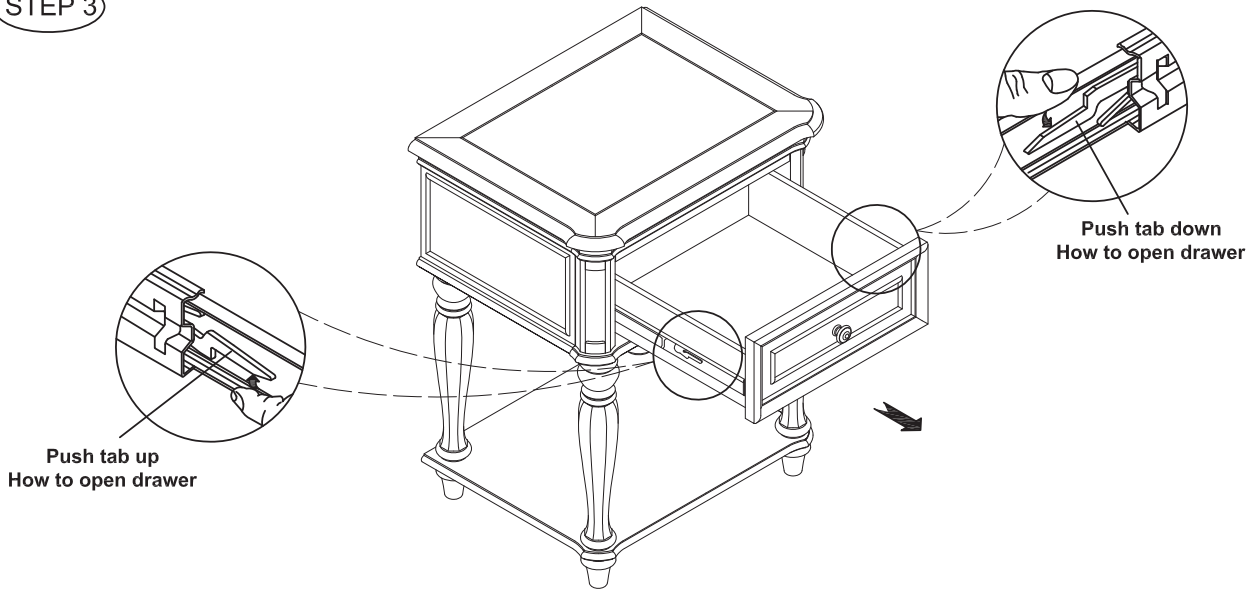

Item#: 244 - BR63

DESCRIPTION: LEG NIGHTSTAND

STEP 3