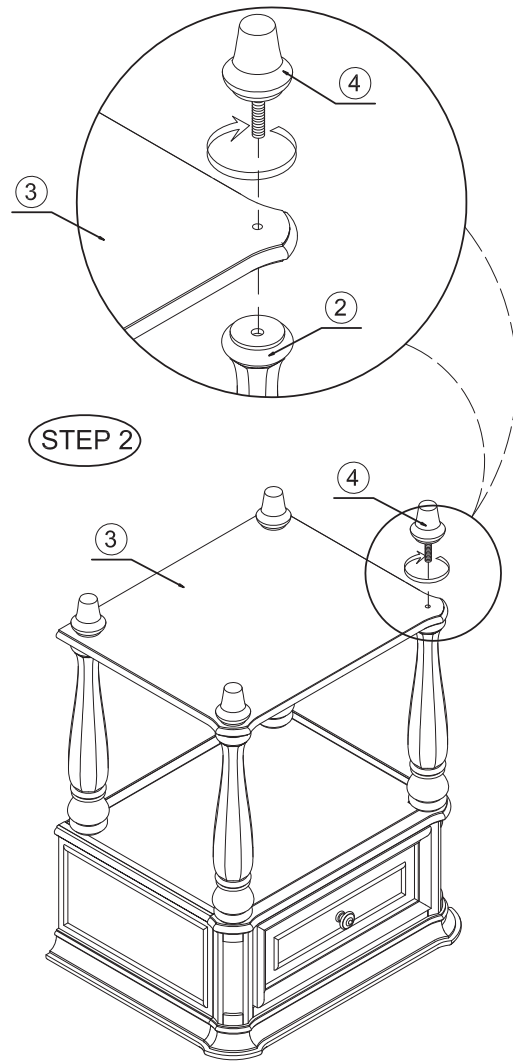

**Item#: 244 - BR63**

**DESCRIPTION: LEG NIGHTSTAND**

Thank you for purchasing this quality product. Be sure to check all packing material carefully for small parts which may have come loose inside the carton during shipment. Identify and count all parts and compare with the parts List Below:

**PART LIST:**

① 	② 	③ 	④ 
<b>TOP:1PC</b>	<b>LEGS: 4PCS</b>	<b>SHELF: 1PC</b>	<b>BUN FOOT: 4PCS</b>

**CLEANING INSTRUCTION**

Clean the Leg Nightstand surface with a furniture polish and a soft cloth.

Item#: 244 - BR63

DESCRIPTION: LEG NIGHTSTAND

**STEP 3**

**STEP 4**

**CLEANING INSTRUCTION**

Clean the Leg Nightstand surface with a furniture polish and a soft cloth.