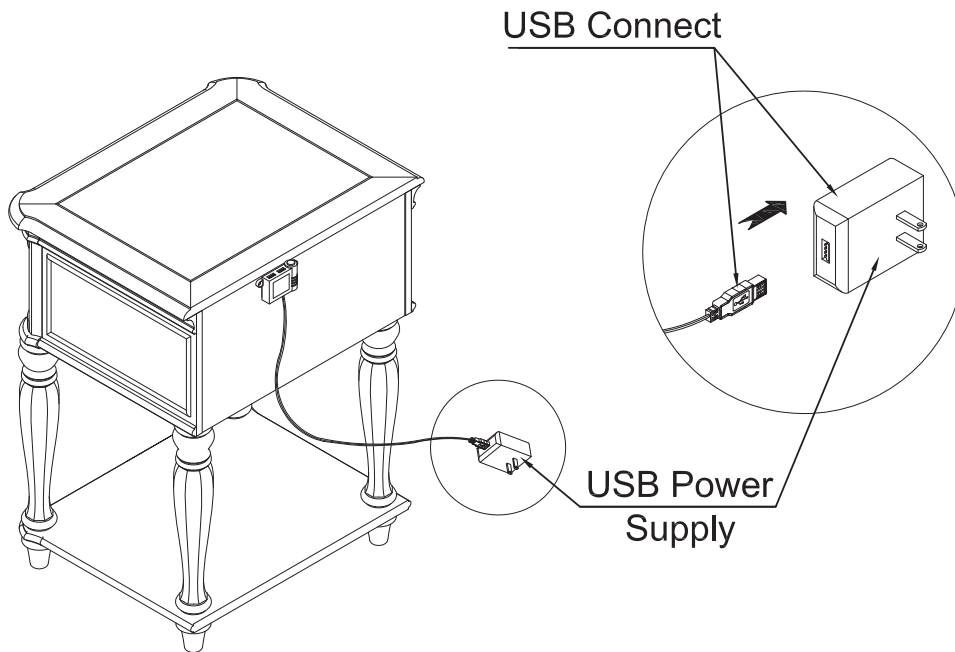

STEP 4

CLEANING INSTRUCTION

Clean the Leg Nightstand surface with a furniture polish and a soft cloth.