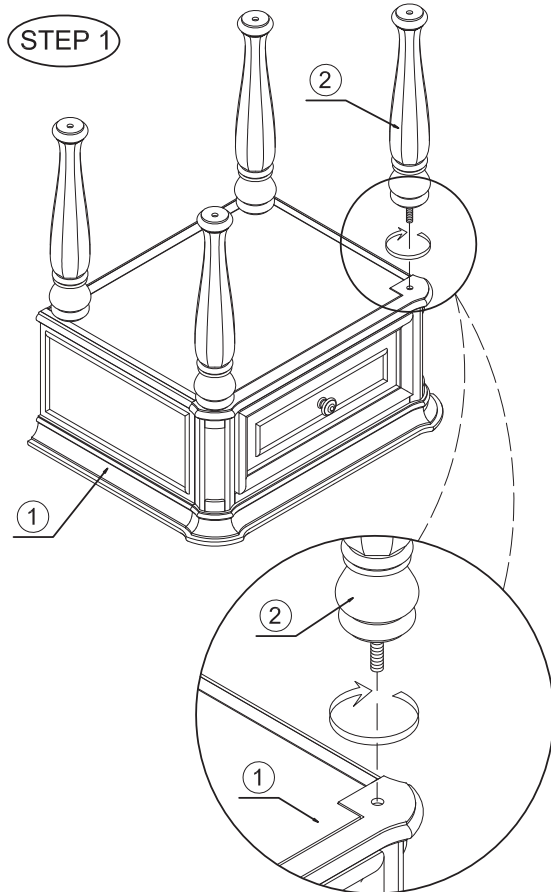

**Item#: 244 - BR63**

**DESCRIPTION: LEG NIGHTSTAND**

Thank you for purchasing this quality product. Be sure to check all packing material carefully for small parts which may have come loose inside the carton during shipment. Identify and count all parts and compare with the parts List Below:

**PART LIST:**

① 	② 	③ 	④ 
<b>TOP:1PC</b>	<b>LEGS: 4PCS</b>	<b>SHELF: 1PC</b>	<b>BUN FOOT: 4PCS</b>

**CLEANING INSTRUCTION**

Clean the Leg Nightstand surface with a furniture polish and a soft cloth.

Item#: 244 - BR63