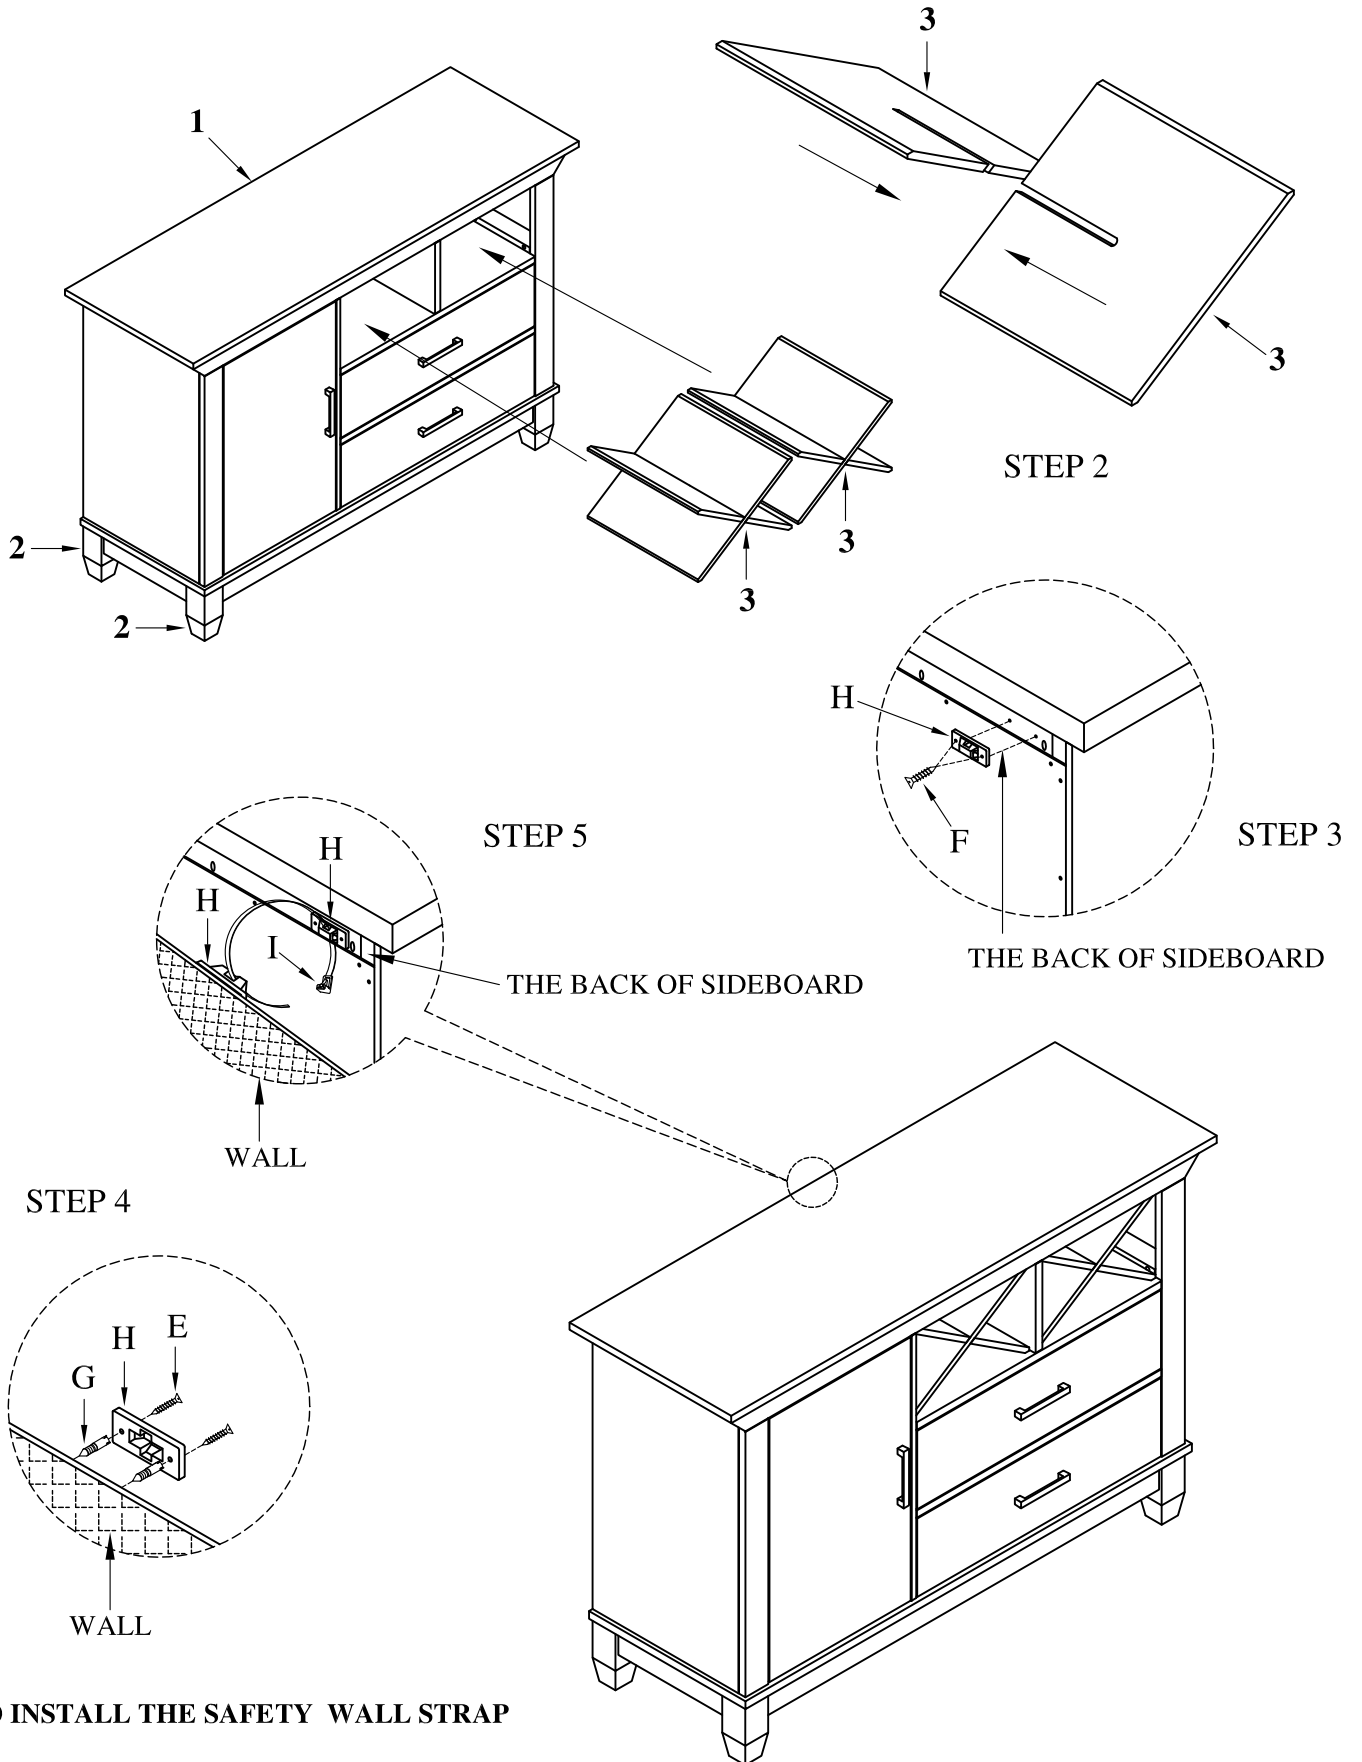

ITEM : 152-SB5436

DESCRIPTION: SIDEBOARD

Thank you for purchasing this quality product. Be sure to check all packing material carefully for small parts which may have come loose inside the carton during shipment. Identify and count all parts and compare with the parts list below.

PARTS LIST			
NO.	DESCRIPTION	DRAWING	Q'TY
1	Sideboard		1 pc
2	Legs		4 pcs
3	Wine shelf		4 pcs

HARDWARE LIST			
NO.	DESCRIPTION	DRAWING	Q'TY
A	Flat Washer Ø5/16"x Ø19mm		8 pcs
B	Lock Washer Ø5/16"x Ø12mm		8 pcs
C	Bolt Ø5/16" x 2-1/2"		8 pcs
D	Allen key 1/8" x 2-1/4"		1 pc
E	Screw Ø1/4" x Ø1/8" x 1"		2 pcs
F	Screw Ø1/4" x Ø1/8" x 3/4"		2 pcs
G	Wall Mounts Ø3/8" x 1-1/8"		2 pcs
H	Mounting Plates 1-7/8" x 7/8" x 3/8"		2 pcs
I	Secure Band 12-1/4" x 1/2" x 3/8"		1 pc

STEP 1

CLEANING INSTRUCTION

Clean the SIDEBOARD surface with a furniture polish and a soft cloth.

MADE IN VIETNAM

DRAWER REMOVAL GUIDANCE

To remove drawer, simultaneously pull tab up on one side and push down on the other and remove drawer.