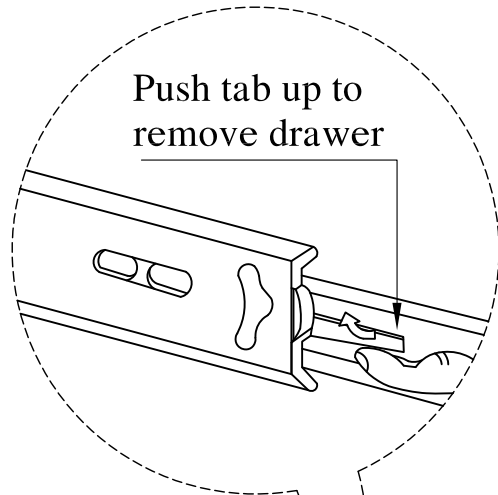

PARTS LIST			
NO.	DESCRIPTION	DRAWING	Q'TY
1	Sideboard		1 pc
2	Legs		4 pcs
3	Wine shelf		4 pcs

HARDWARE LIST			
NO.	DESCRIPTION	DRAWING	Q'TY
A	Flat Washer Ø5/16"x Ø19mm		8 pcs
B	Lock Washer Ø5/16"x Ø12mm		8 pcs
C	Bolt Ø5/16" x 2-1/2"		8 pcs
D	Allen key 1/8" x 2-1/4"		1 pc
E	Screw Ø1/4" x Ø1/8" x 1"		2 pcs
F	Screw Ø1/4" x Ø1/8" x 3/4"		2 pcs
G	Wall Mounts Ø3/8" x 1-1/8"		2 pcs
H	Mounting Plates 1-7/8" x 7/8" x 3/8"		2 pcs
I	Secure Band 12-1/4" x 1/2" x 3/8"		1 pc

STEP 1

CLEANING INSTRUCTION

Clean the SIDEBOARD surface with a furniture polish and a soft cloth.

MADE IN VIETNAM

DRAWER REMOVAL GUIDANCE

To remove drawer, simultaneously pull tab up on one side and push down on the other and remove drawer.