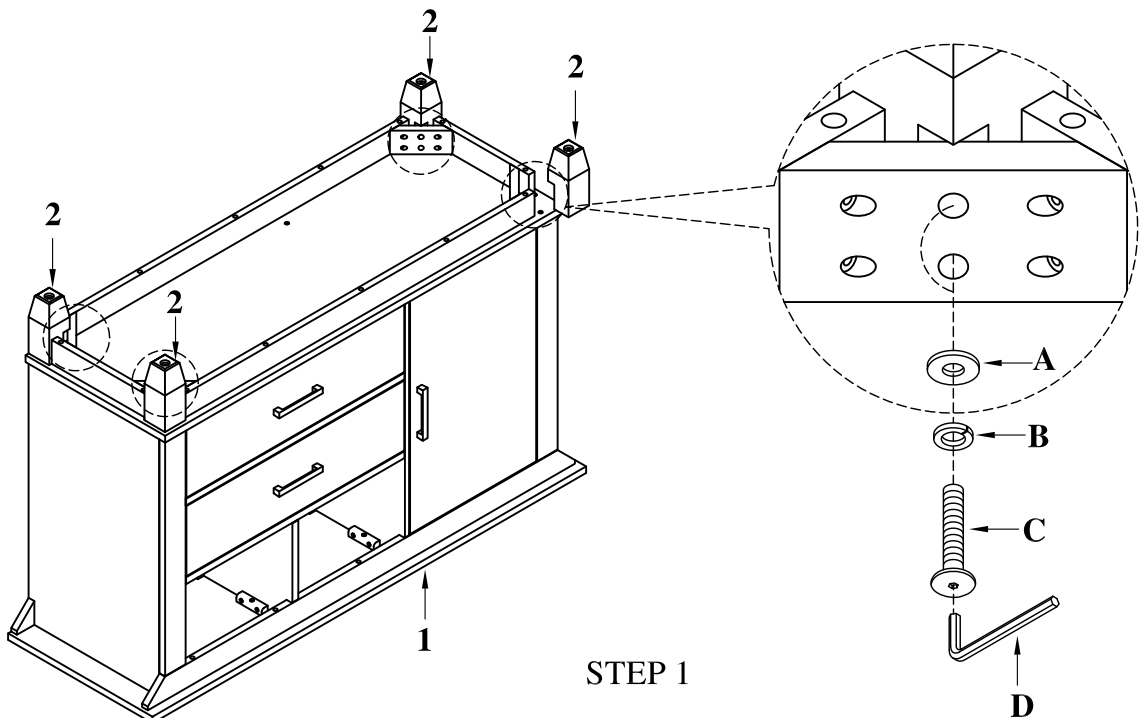

ITEM : 152-SB5436

DESCRIPTION: SIDEBOARD

Thank you for purchasing this quality product. Be sure to check all packing material carefully for small parts which may have come loose inside the carton during shipment. Identify and count all parts and compare with the parts list below.

PARTS LIST			
NO.	DESCRIPTION	DRAWING	Q'TY
1	Sideboard		1 pc
2	Legs		4 pcs
3	Wine shelf		4 pcs

HARDWARE LIST			
NO.	DESCRIPTION	DRAWING	Q'TY
A	Flat Washer Ø5/16"x Ø19mm		8 pcs
B	Lock Washer Ø5/16"x Ø12mm		8 pcs
C	Bolt Ø5/16" x 2-1/2"		8 pcs
D	Allen key 1/8" x 2-1/4"		1 pc
E	Screw Ø1/4" x Ø1/8" x 1"		2 pcs
F	Screw Ø1/4" x Ø1/8" x 3/4"		2 pcs
G	Wall Mounts Ø3/8" x 1-1/8"		2 pcs
H	Mounting Plates 1-7/8" x 7/8" x 3/8"		2 pcs
I	Secure Band 12-1/4" x 1/2" x 3/8"		1 pc