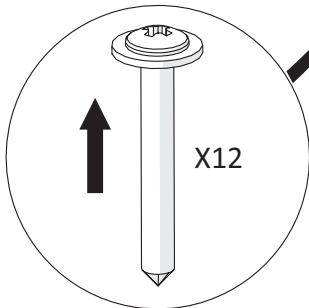

175595 Assembly Instructions

Hardware Components

This bag contains small parts that present a choking hazard for children under 3 years of age. These parts are for adult assembly only and should be permanently affixed to the furniture. Any unused parts should be discarded properly.

1.

Save for
Step 2

2.

Adjustable Panel Height