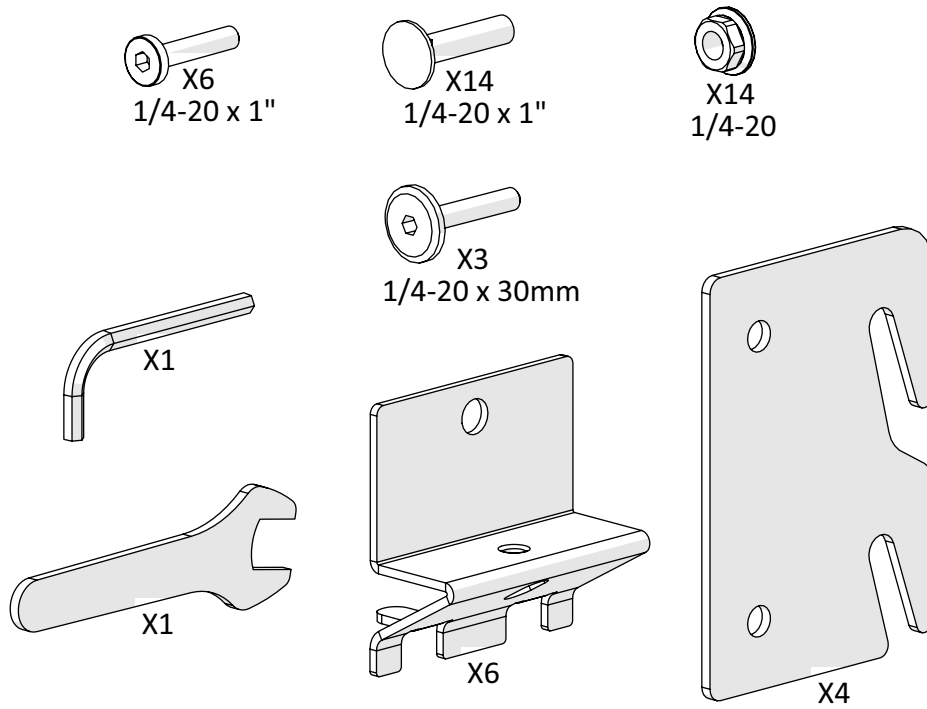

153693 Assembly Instructions

Bed Rail Components

Hardware Components

This bag contains small parts that present a choking hazard for children under 3 years of age. These parts are for adult assembly only and should be permanently affixed to the furniture. Any unused parts should be discarded properly.

1.

2.

3.

4.

5.

Center Support Removed

6.