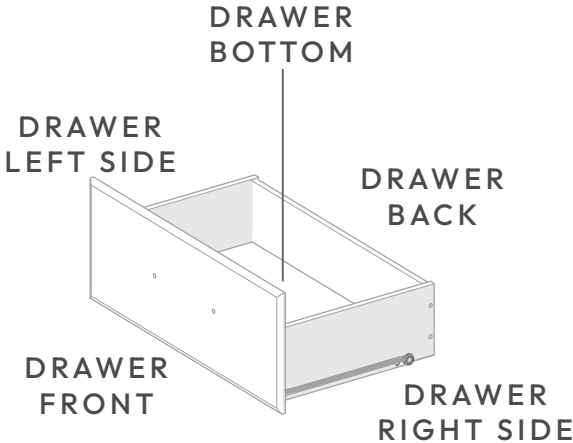

COMPONENTS