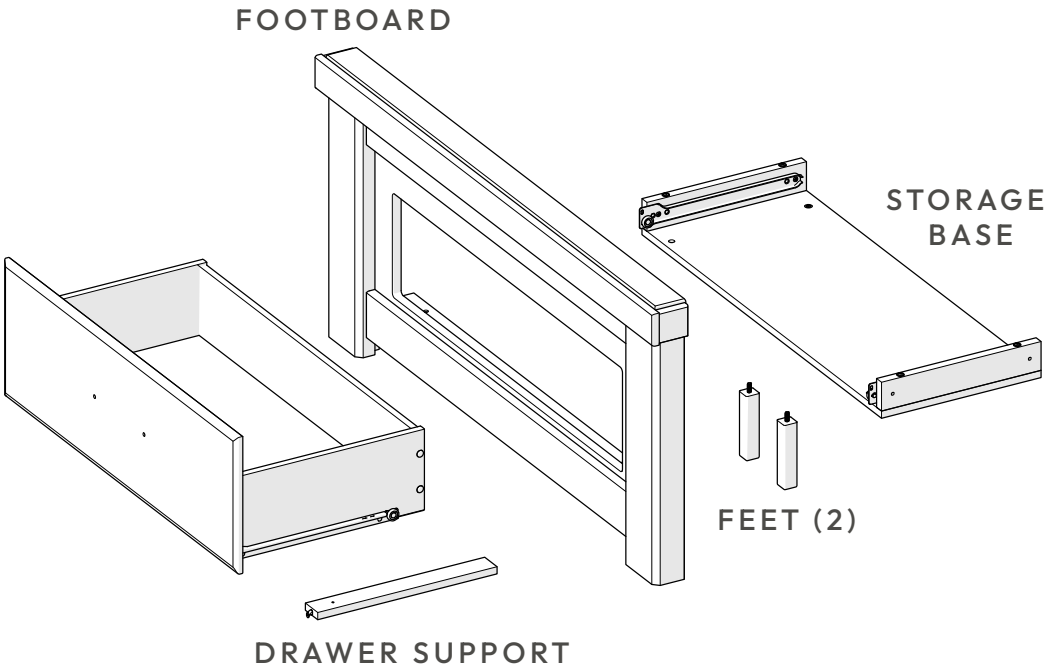

COMPONENTS