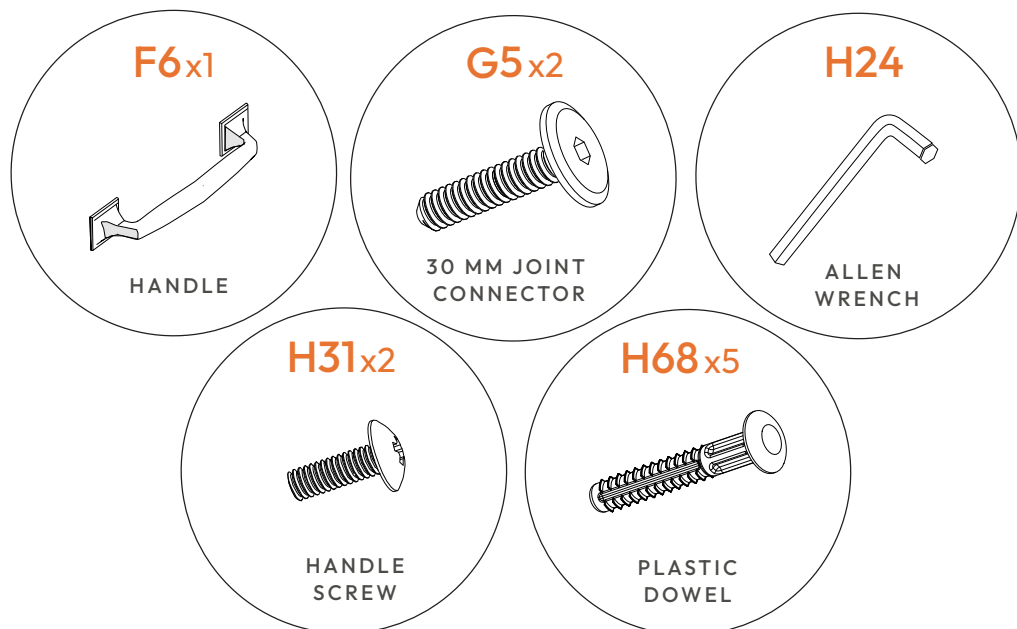

ASSEMBLY INSTRUCTIONS FOR:
**TWIN FOOT-
BOARD STORAGE**

SIGNATURE DESIGN BY **ASHLEY®**

Scan Code for
Video Tutorial

WATCH NOW

Life doesn't come with
instructions, but this does

PART # 10563832 (04/30/26)

HARDWARE

BUST OUT REQUIRED TOOL

This bag contains small parts that present a choking hazard for children under 3 years of age. These parts are for adult assembly only and should be permanently affixed to the furniture. Any unused parts should be discarded properly.

Esta bolsa contiene piezas pequeñas que presentan un peligro de asfixia para niños menores de 3 años. Estas piezas son para adultos. Montaje solamente y debe fijarse permanentemente a la muebles. Las piezas no utilizadas deben desecharse correctamente.

H31 HANDLE SCREW

DRAWER RIGHT SIDE

DRAWER LEFT SIDE

DRAWER FRONT

DRAWER BOTTOM

DRAWER BACK

DRAWER SUPPORT

3