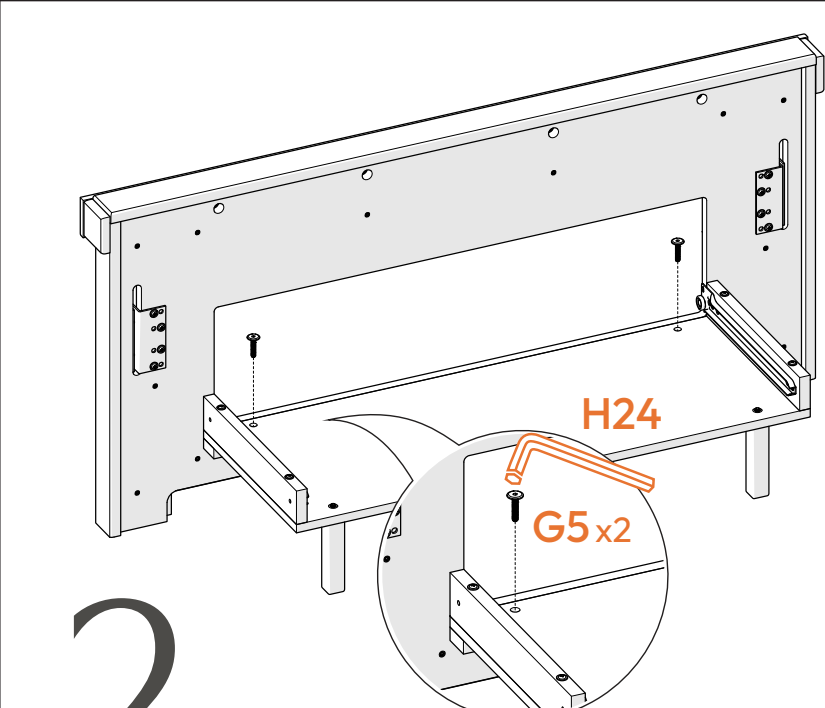

COMPONENTS

HARDWARE AND COMPONENTS NEEDED ON THIS PAGE:

G5 30 MM JOINT CONT.

H24 ALLEN WRENCH

STORAGE BASE
FOOT x2
FOOTBOARD

HARDWARE AND COMPONENTS NEEDED ON THIS PAGE:

H68 PLASTIC DOWEL

F6 HANDLE