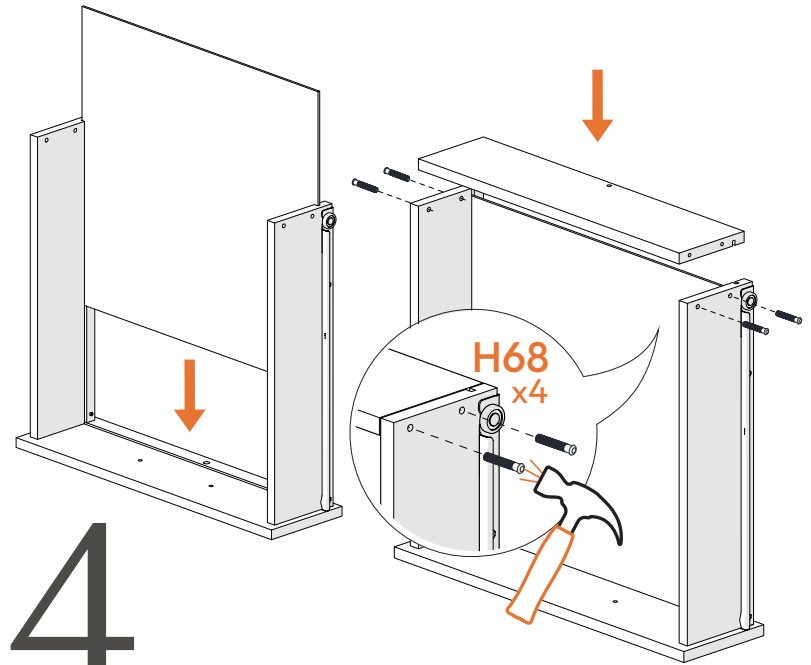

HARDWARE AND COMPONENTS NEEDED ON THIS PAGE:

H68 PLASTIC DOWEL

F6 HANDLE

H31 HANDLE SCREW

DRAWER RIGHT SIDE

DRAWER LEFT SIDE

DRAWER FRONT

DRAWER BOTTOM

DRAWER BACK

DRAWER SUPPORT

3

Do Not Overextend, risk of Damage!
No sobreextender, riesgo de daños!
Ne pas prolonger, risque de dommages!
Overbelast niet, risico op schade!

4

5

3

6