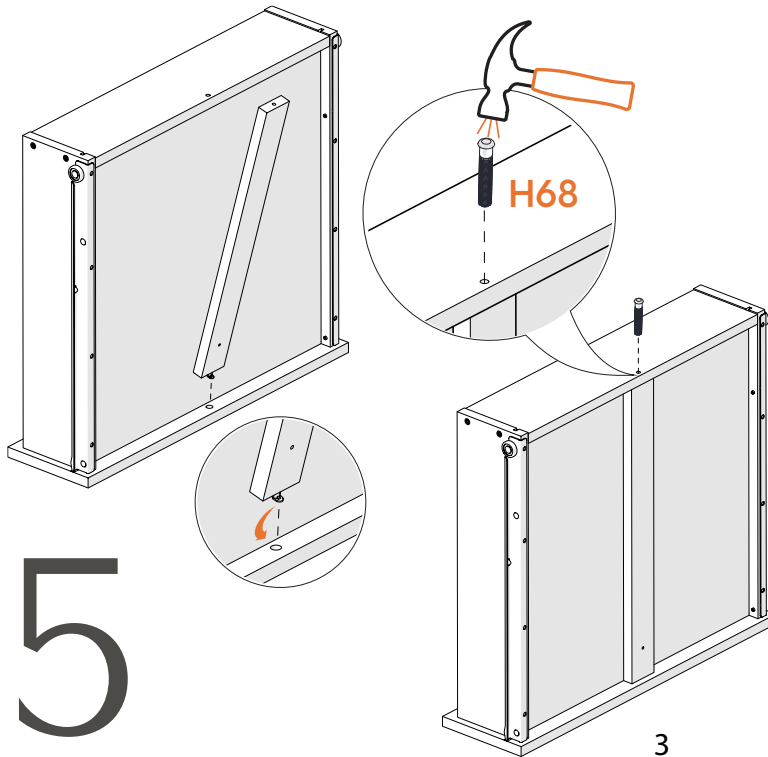

HARDWARE AND COMPONENTS NEEDED ON THIS PAGE:

H68 PLASTIC DOWEL

F6 HANDLE

H31 HANDLE SCREW

DRAWER RIGHT SIDE

DRAWER LEFT SIDE

DRAWER FRONT

DRAWER BOTTOM

DRAWER BACK

DRAWER SUPPORT

3

Do Not Overextend, risk of Damage!
No sobreextender, riesgo de daños!
Ne pas prolonger, risque de dommages!
Overbelast niet, risico op schade!

4

5

3

6