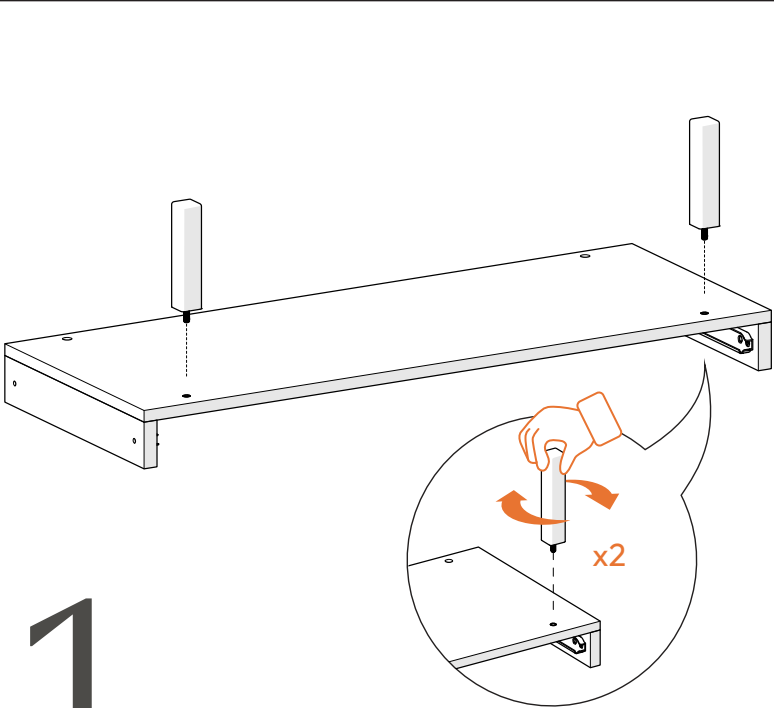

COMPONENTS

HARDWARE AND COMPONENTS NEEDED ON THIS PAGE:

G5 30 MM JOINT CONT.

H24 ALLEN WRENCH

STORAGE BASE
FOOT x2
FOOTBOARD

HARDWARE AND COMPONENTS NEEDED ON THIS PAGE:

H68 PLASTIC DOWEL

F6 HANDLE