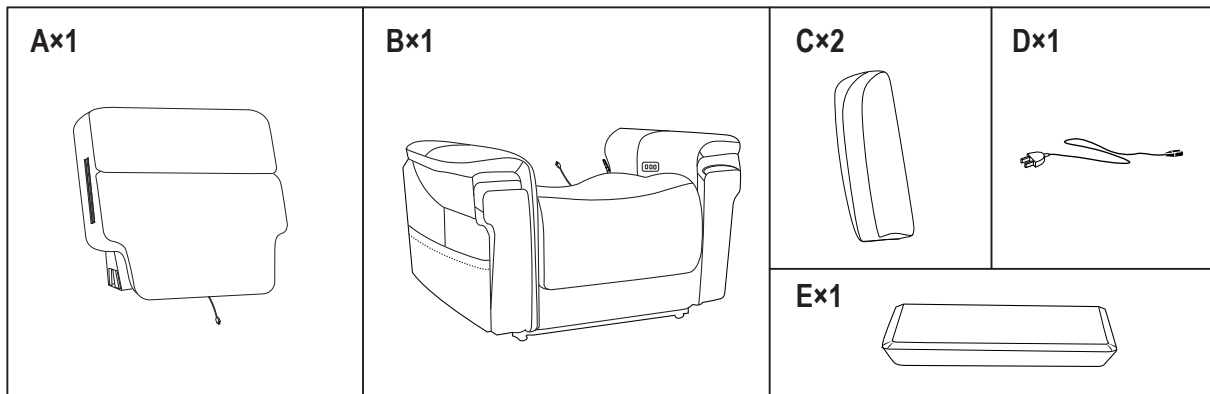

ASSEMBLY INSTRUCTION

ITEM: RC622-PHLL4-082 Lyra Lift Chair w/PWR Recline/Headrest/Lumbar
RC622-PHLL4-091 Lyra Lift Chair w/PWR Recline/Headrest/Lumbar

Thank you for purchasing this quality product. Be sure to unpack carefully looking for small parts which may have come loose during shipment. Read all instruction and study the drawing carefully before starting the assembly process.

Inside the carton you will find two red plastic bags that have the recliner's wings in it. Remove the wings from the plastic bag and set them aside to be used in assembly and installation.

CAUTION: Make sure to read the instructions below before assembling your recliner. We suggest two people be used in the assembly of your recliner.