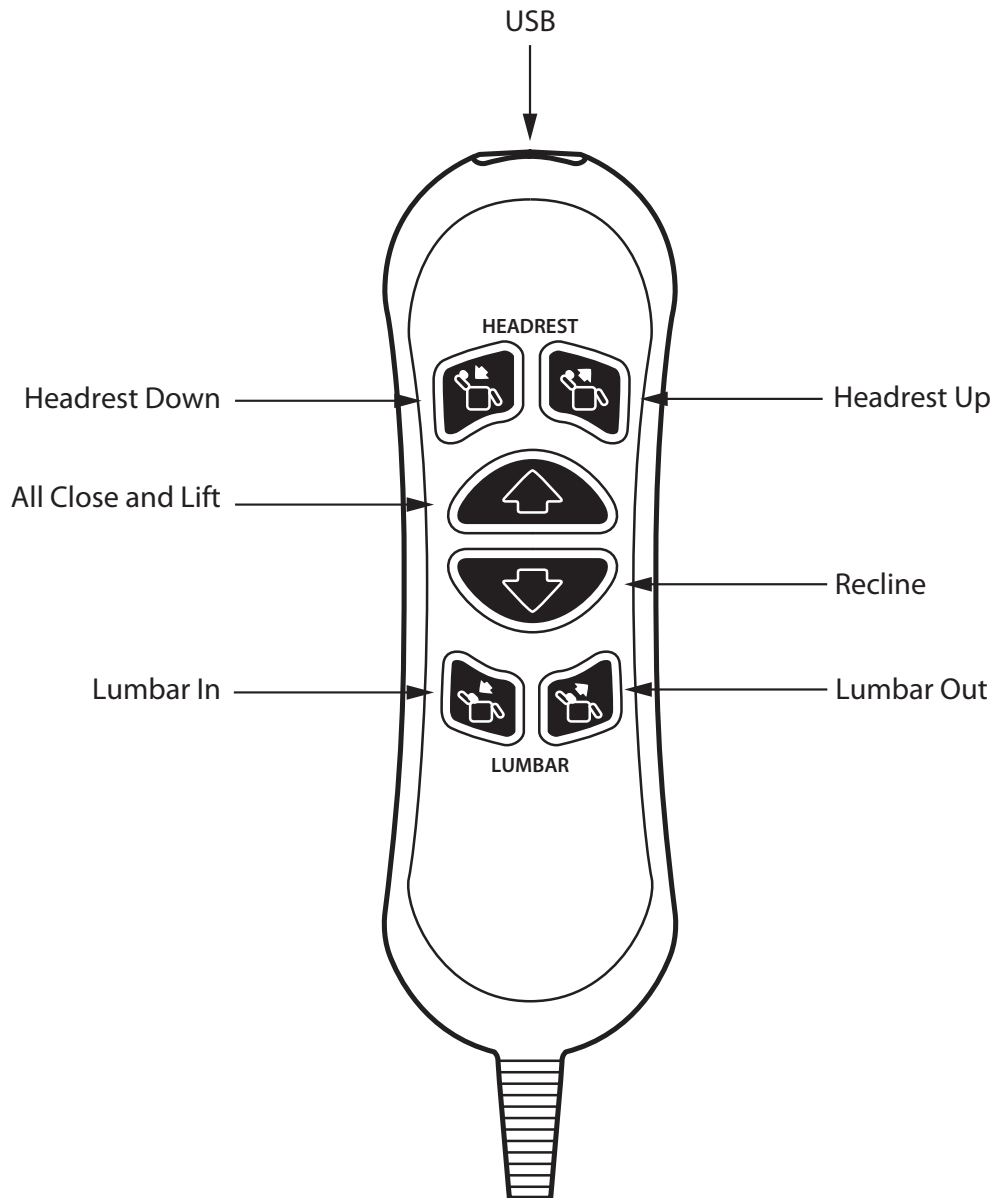

OPERATING INSTRUCTION

ITEM: RC622-PHLL4-082 Lyra Lift Chair w/PWR Recline/Headrest/Lumbar
RC622-PHLL4-091 Lyra Lift Chair w/PWR Recline/Headrest/Lumbar

Thank you for purchasing this quality product. Be sure to unpack carefully looking for small parts which may have come loose during shipment. Read all instruction and study the drawing carefully before starting the assembly process.

CAUTION: Read the important instructions below before operating your power mechanized equipment
Do not allow children to play on or operate this power mechanized equipment