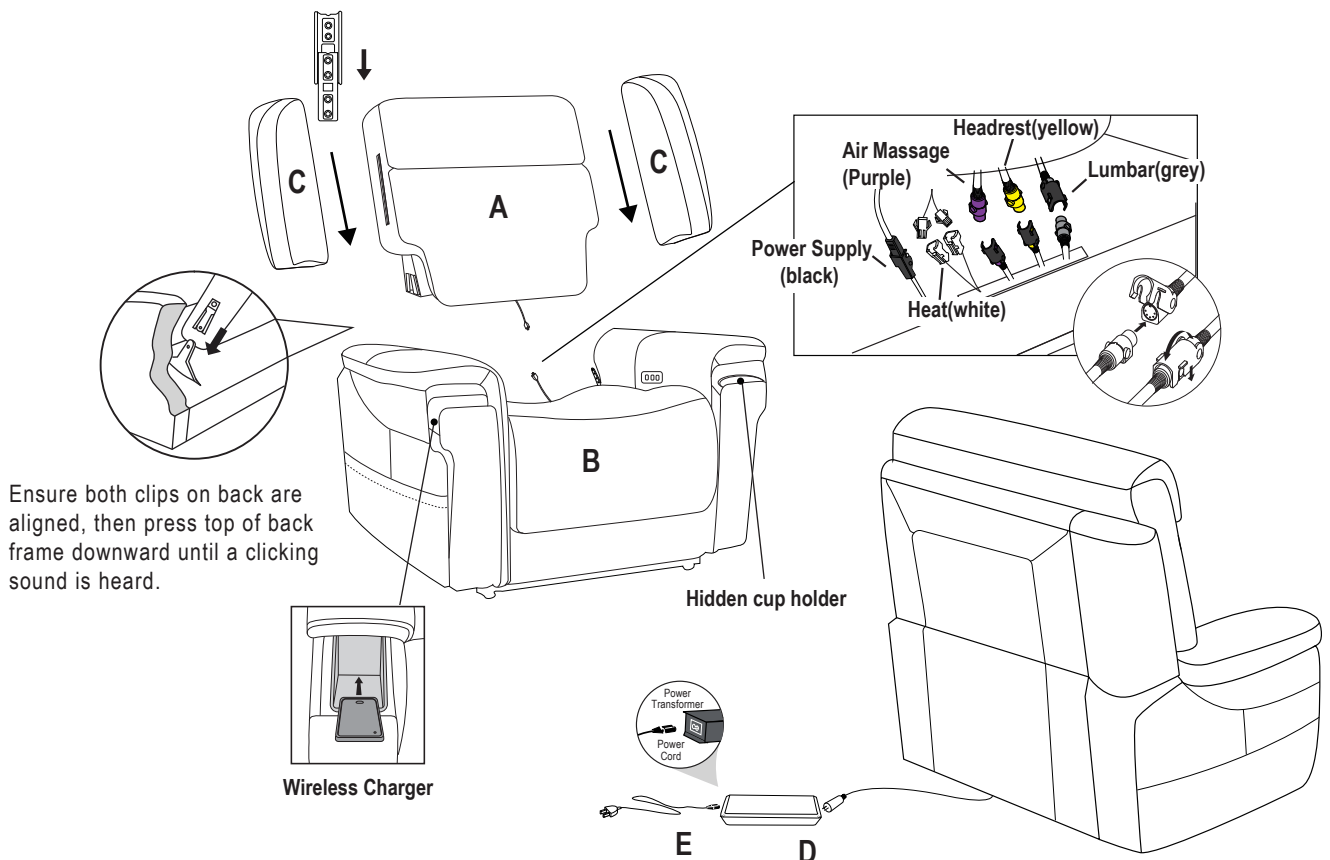

ASSEMBLY INSTRUCTION

ITEM: RC622-PHLL4-082 Lyra Lift Chair w/PWR Recline/Headrest/Lumbar
RC622-PHLL4-091 Lyra Lift Chair w/PWR Recline/Headrest/Lumbar

Thank you for purchasing this quality product. Be sure to unpack carefully looking for small parts which may have come loose during shipment. Read all instruction and study the drawing carefully before starting the assembly process.

Inside the carton you will find two red plastic bags that have the recliner's wings in it. Remove the wings from the plastic bag and set them aside to be used in assembly and installation.

CAUTION: Make sure to read the instructions below before assembling your recliner. We suggest two people be used in the assembly of your recliner.

Do Not plug the power cord into a power outlet until the recliner is fully assembled and in place.

Notes:

- 1) To help prevent shock and or damage to your product only plug the power cord into a grounded outlet.
- 2) Read the operating instructions carefully before operating the recliner.