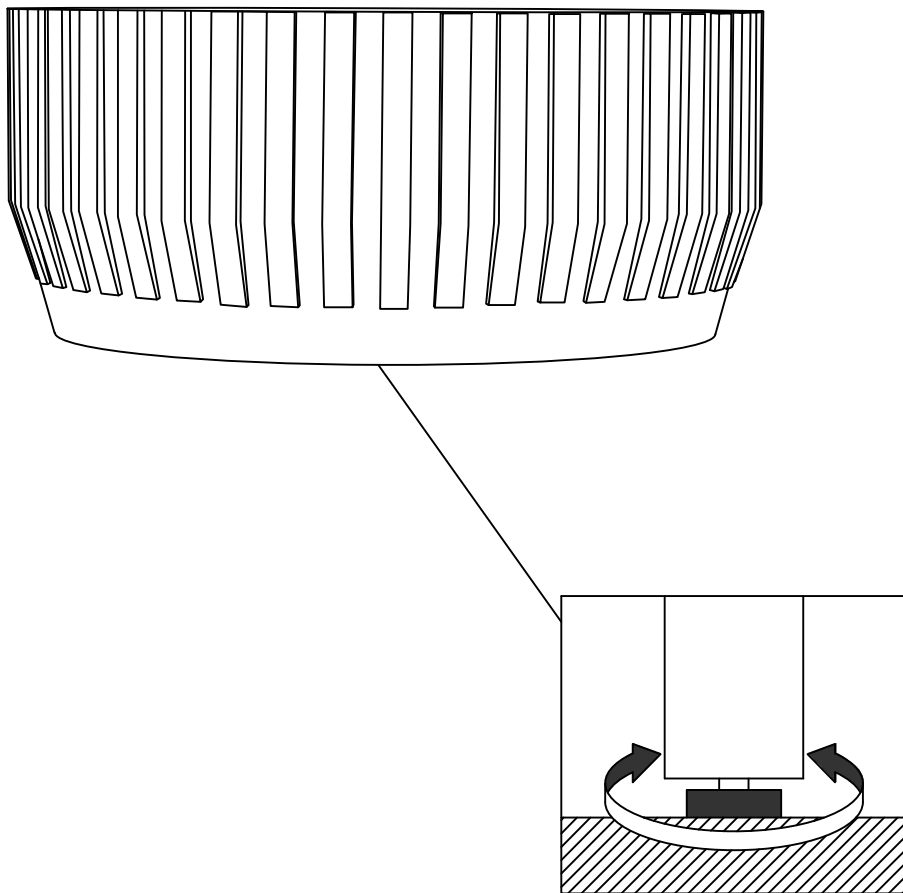

ASSEMBLY INSTRUCTION

ITEM: 7228-80211-85 Gear Round Cocktail Table

Thank you for purchasing this quality product. Be sure to unpack carefully looking for small parts which may have come loose during shipment.

Read all instruction and study the drawing carefully before starting the assembly process.

NOTE :
ADJUST LEVELER IF NEEDED TO LEVEL
COCKTAIL TABLE ON UNEVEN FLOOR