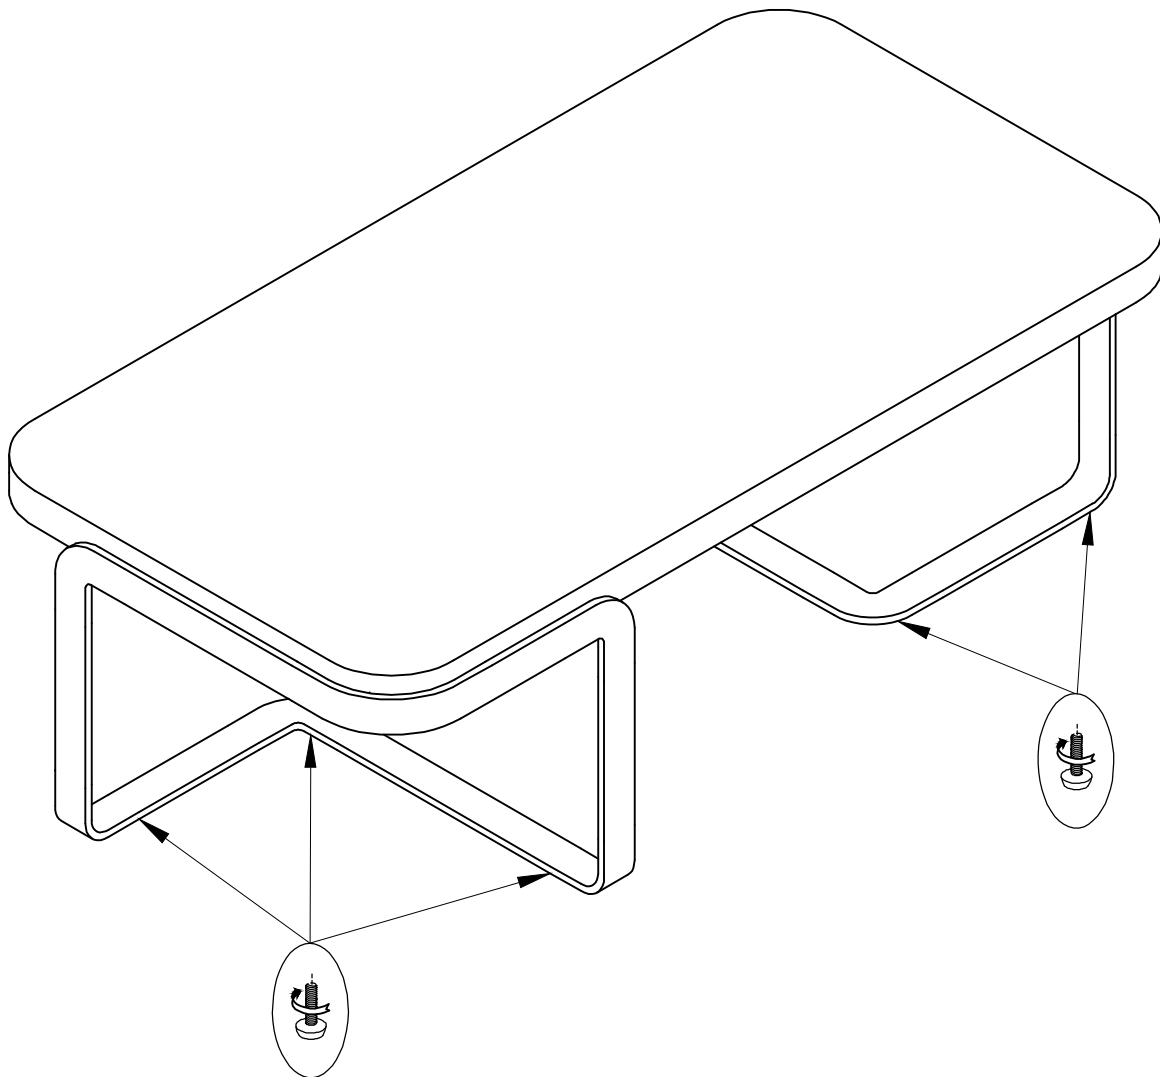

Item: 7252-80310-85 Rectangular Cocktail Table

Thank you for purchasing this quality product. Be sure to unpack carefully looking for small parts which may have come loose during shipment.

Read all instruction and study the drawing carefully before starting the assembly process.

PART LIST

NO.	DRAWING	DESCRIPTION	QTY
①		Rectangular Cocktail Table	1PC

Adjustable leveler