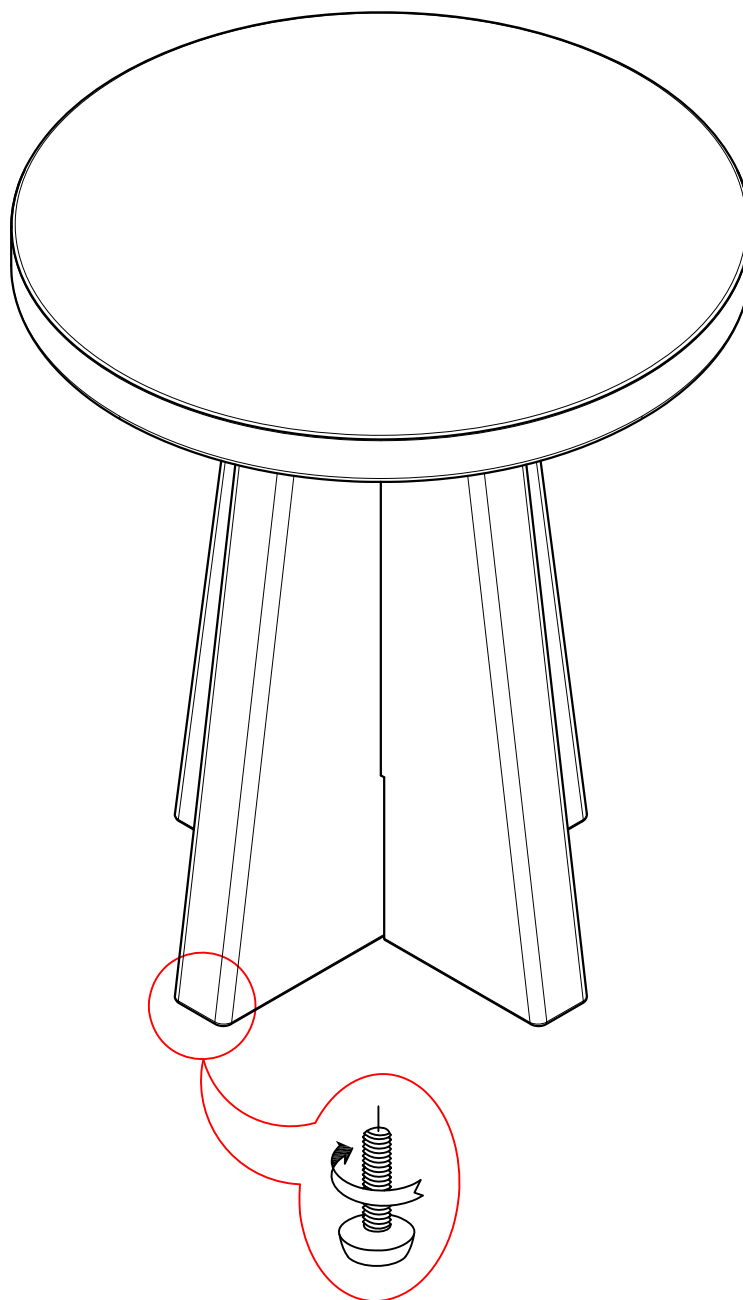

ASSEMBLY INSTRUCTION

ITEM: 6820-80213-80 Round End Table
6820-80213-85 Round End Table
6820-80213-99 Round End Table

Thank you for purchasing this quality product. Be sure to unpack carefully looking for small parts which may have come loose during shipment.

Read all instruction and study the drawing carefully before starting the assembly process.

Adjust leveler if needed to level
table on uneven floor.