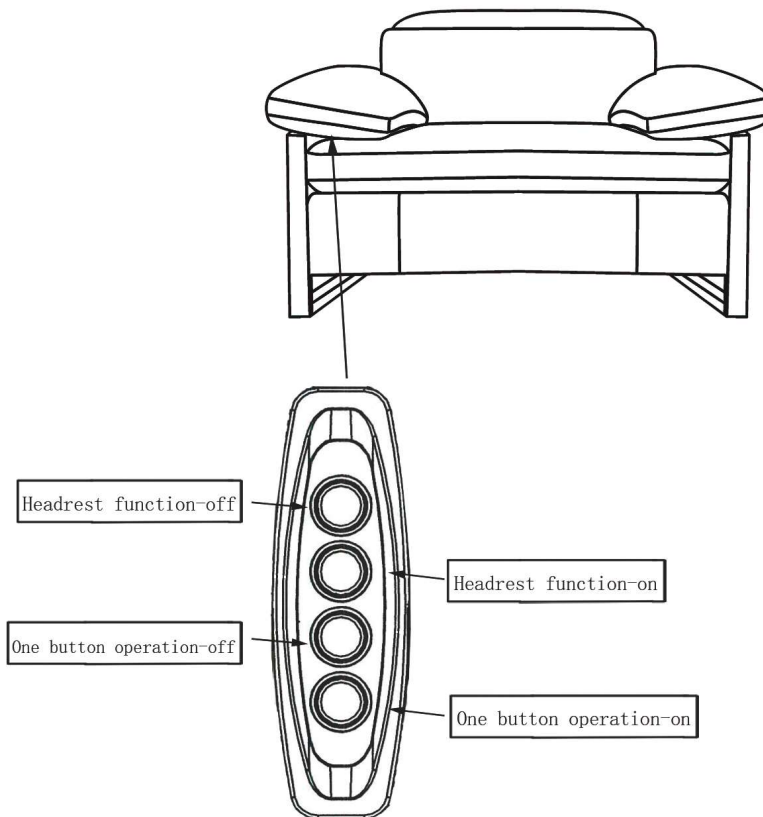

Read all instruction and study the drawing carefully before starting the assembly process .

Step 2:Align the hook on the foot (D) with the hole on the sofa and insert it, then push it upwards to lock it. After locking, put the gasket (B) over the bolt (A) and align it with the hole at the bottom of the sofa, then lock it with a wrench (C) Finally, align the middle foot (E) with the hole at the bottom of the sofa and tighten it

CAUTION

Do not allow children to play on this mechanism furniture or operate the mechanism. Leg rest folds down on closing so that child could possibly be injured. Always leave in an upright and closed position and keep hands feet clear of mechanism. Only the occupant should operate it.

ASSEMBLY INSTRUCTION

ITEM: SS461-PH1-087/089

Jericho PWR Recliner w/PWR HR

Thank you for purchasing this quality product. Be sure to unpack carefully looking for small parts which may have come loose during shipment.

Read all instruction and study the drawing carefully before starting the assembly process .

Step 3: Connect the power plug to the sofa

CAUTION

Do not allow children to play on this mechanism furniture or operate the mechanism. Leg rest folds down on closing so that child could possibly be injured. Always leave in an upright and closed position and keep hands feet clear of mechanism. Only the occupant should operate it.