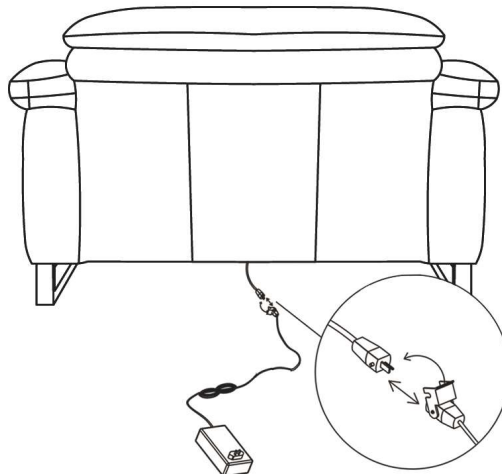

ASSEMBLY INSTRUCTION

ITEM: SS461-PH1-087/089

Jericho PWR Recliner w/PWR HR

Thank you for purchasing this quality product. Be sure to unpack carefully looking for small parts which may have come loose during shipment.

Read all instruction and study the drawing carefully before starting the assembly process .

Step 3: Connect the power plug to the sofa

CAUTION

Do not allow children to play on this mechanism furniture or operate the mechanism. Leg rest folds down on closing so that child could possibly be injured. Always leave in an upright and closed position and keep hands feet clear of mechanism. Only the occupant should operate it.