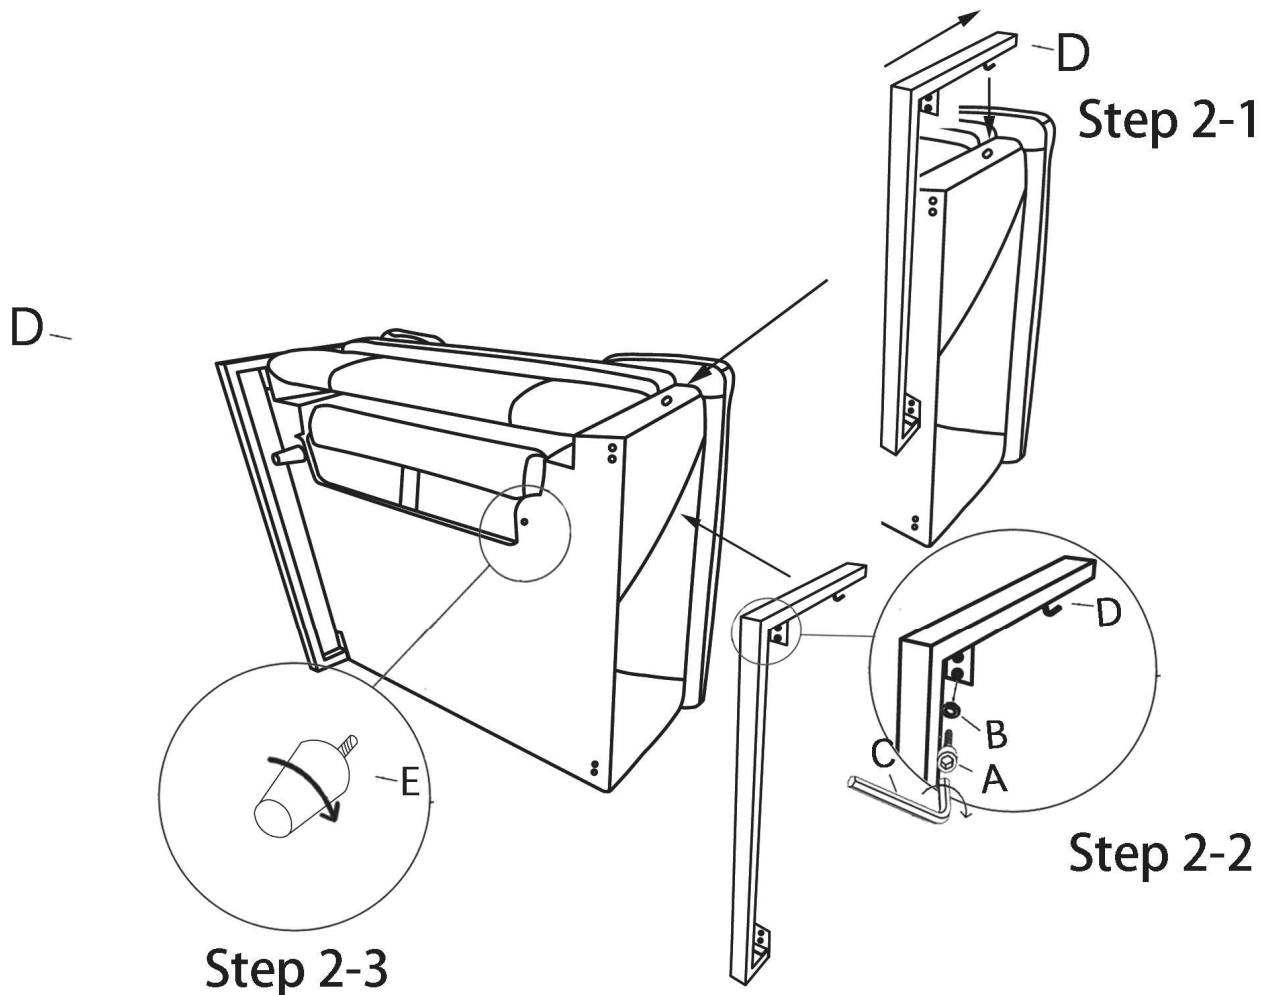

Note: One leg with 4 bolt and 4 gasket.

Step 1: Take out the foot box from the carton. The foot box contains the feet (D/E) and accessories.

CAUTION

Do not allow children to play on this mechanism furniture or operate the mechanism. Leg rest folds down on closing so that child could possibly be injured. Always leave in an upright and closed position and keep hands feet clear of mechanism. Only the occupant should operate it.

ASSEMBLY INSTRUCTION

ITEM: SS461-PH1-087/089

Jericho PWR Recliner w/PWR HR

Thank you for purchasing this quality product. Be sure to unpack carefully looking for small parts which may have come loose during shipment.

Read all instruction and study the drawing carefully before starting the assembly process .

Step 2:Align the hook on the foot (D) with the hole on the sofa and insert it, then push it upwards to lock it. After locking, put the gasket (B) over the bolt (A) and align it with the hole at the bottom of the sofa, then lock it with a wrench (C) Finally, align the middle foot (E) with the hole at the bottom of the sofa and tighten it