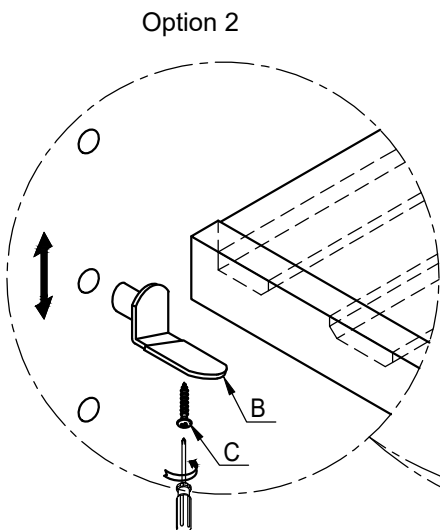

HARDWARE LIST				
NO	DRAWING	DESCRIPTION	SIZE	Qty
A		TIPPING RESTRAINT		1pc
B		Shelf pin		8pcs
C		Screw	Ø6*5/8"	8pcs

Tipping restraint here.

Adjustable, removable,
reversible wine storage shelf

Adjustable Leveler
(x 4 pcs)

Adjustable, removable,
reversible wine storage shelf