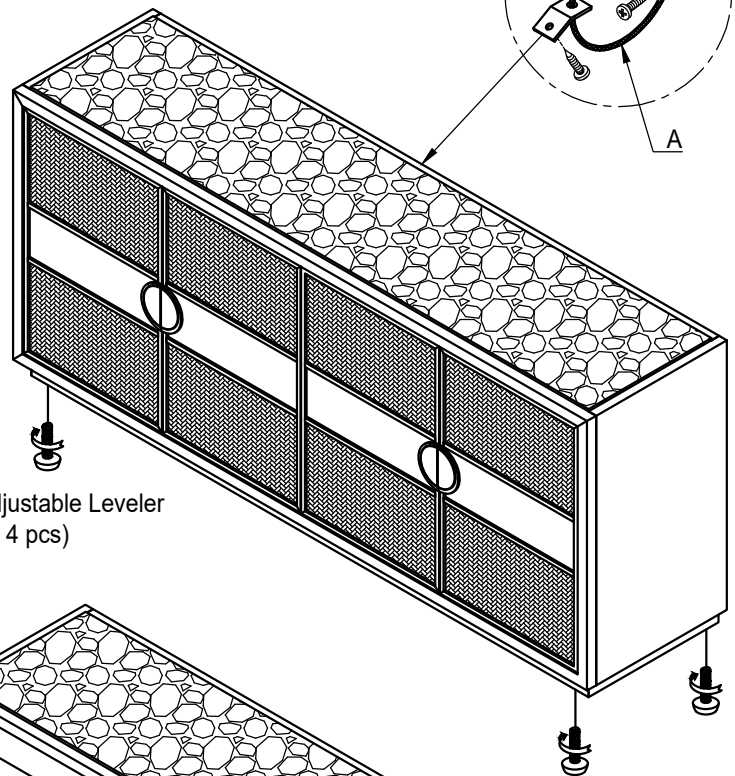

HARDWARE LIST				
NO	DRAWING	DESCRIPTION	SIZE	Qty
A		TIPPING RESTRAINT		1pc
B		Shelf pin		8pcs
C		Screw	Ø6*5/8"	8pcs

Tipping restraint here.

Adjustable, removable,
reversible wine storage shelf

Adjustable Leveler
(x 4 pcs)

Adjustable, removable,
reversible wine storage shelf