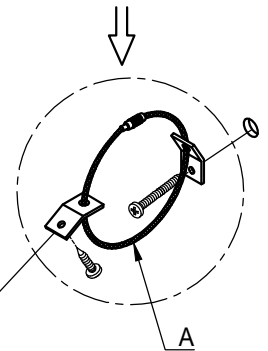

Thank you for purchasing this quality product. Be sure to unpack carefully looking for small parts which may have come loose during shipment.

Read all instruction and study the drawing carefully before starting the assembly process.

HARDWARE LIST				
NO	DRAWING	DESCRIPTION	SIZE	Qty
A		TIPPING RESTRAINT		1pc
B		Shelf pin		8pcs
C		Screw	Ø6*5/8"	8pcs

Tipping restraint here.

Adjustable, removable,
reversible wine storage shelf

Adjustable Leveler
(x 4 pcs)

Adjustable, removable,
reversible wine storage shelf