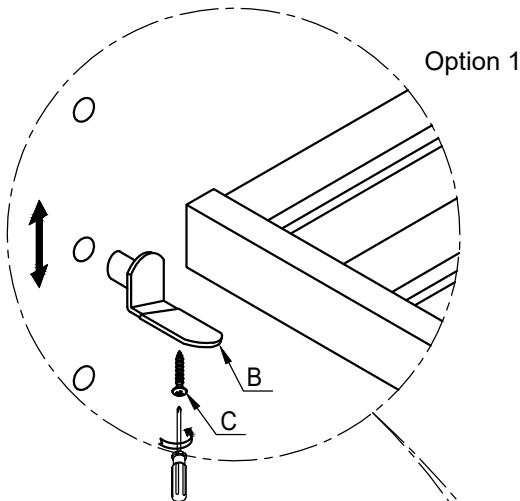

HARDWARE LIST				
NO	DRAWING	DESCRIPTION	SIZE	Qty
A		TIPPING RESTRAINT		1pc
B		Shelf pin		8pcs
C		Screw	Ø6*5/8"	8pcs

Tipping restraint here.

Adjustable, removable,
reversible wine storage shelf

Adjustable Leveler
(x 4 pcs)

Adjustable, removable,
reversible wine storage shelf