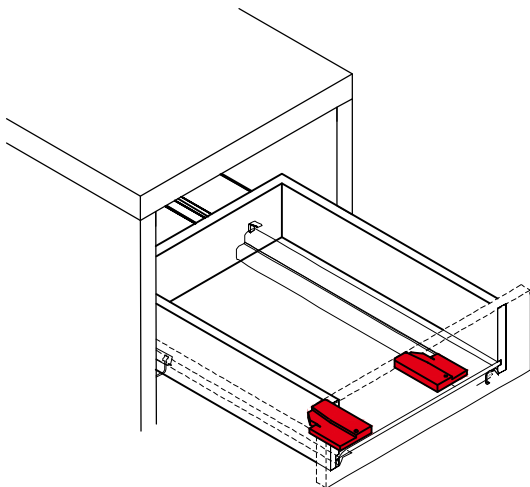

### Slide on installation

### Slide on installation

The drawer is placed horizontally on the runners and pushed into place. The catch automatically locks the drawer into the slides for a secure fit.

### Unlatching the drawer

Unlatching the drawer and removing it from the runners is just as easy.

Slightly push the drawer to open and after that press the catches of the runner or slides underneath the bottom panel while pulling the drawer at the same time. When a defined force is exceeded the drawer is released.