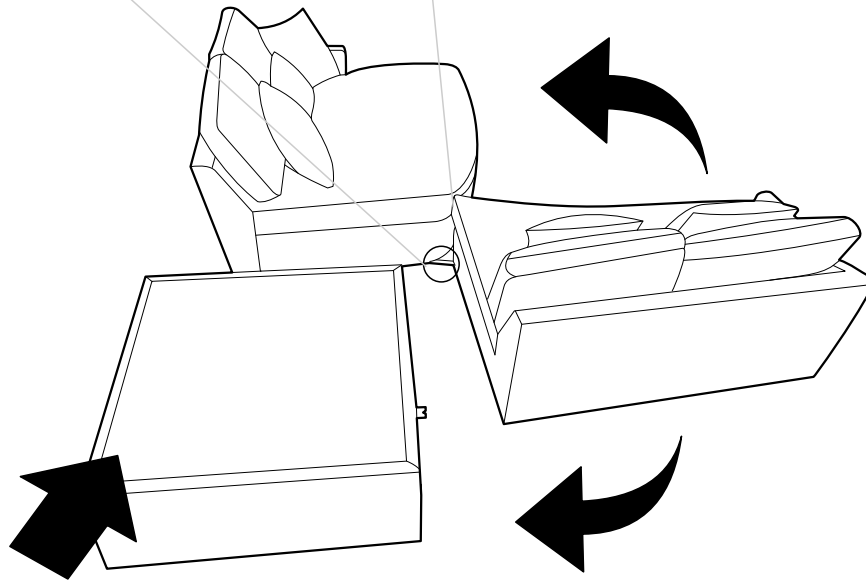

ASSEMBLY INSTRUCTIONS FOR B060

PRODUCT NAME / NUMBER (S): B060-680-1405, B060-683-1405,
B060-694-1405.

THROW PILLOWS

Laf/Raf Sofa 2
Laf/Raf Chaise 3

To join, align connectors and push them against each other.