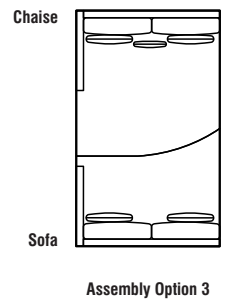

ASSEMBLY INSTRUCTIONS FOR B060

PRODUCT NAME / NUMBER (S): B060-680-1405, B060-683-1405,
B060-694-1405.

THROW PILLOWS

Laf/Raf Sofa 2
Laf/Raf Chaise 3

To join, align connectors and push them against each other.