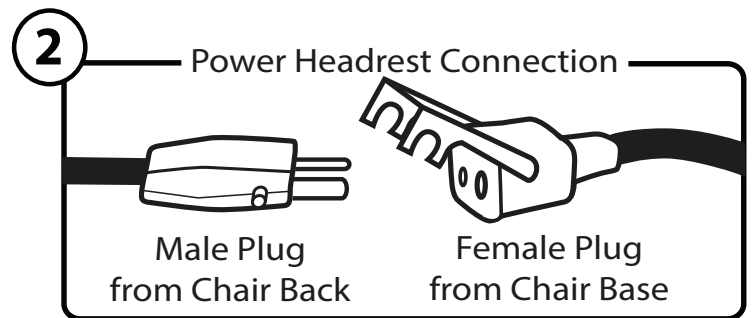

ASSEMBLY INSTRUCTIONS

Assembly of Loveseat

To remove, use a screwdriver pressing outward on the black tab in the metal sleeve on both sides of the furniture.

POWER LEATHER LOVESEAT WITH POWER HEADREST

Model A136

ASSEMBLY INSTRUCTIONS

Electrical Connections

POWER LEATHER LOVESEAT WITH POWER HEADREST Model A136

ASSEMBLY INSTRUCTIONS

Electrical Controls

- 1** Press this button to raise the headrest up or forward.
- 2** Press this button to lower the headrest back or down.
- 3** Press this button to recline the chair to your desired position.
- 4** Press this button to raise the chair to the upright seated position.