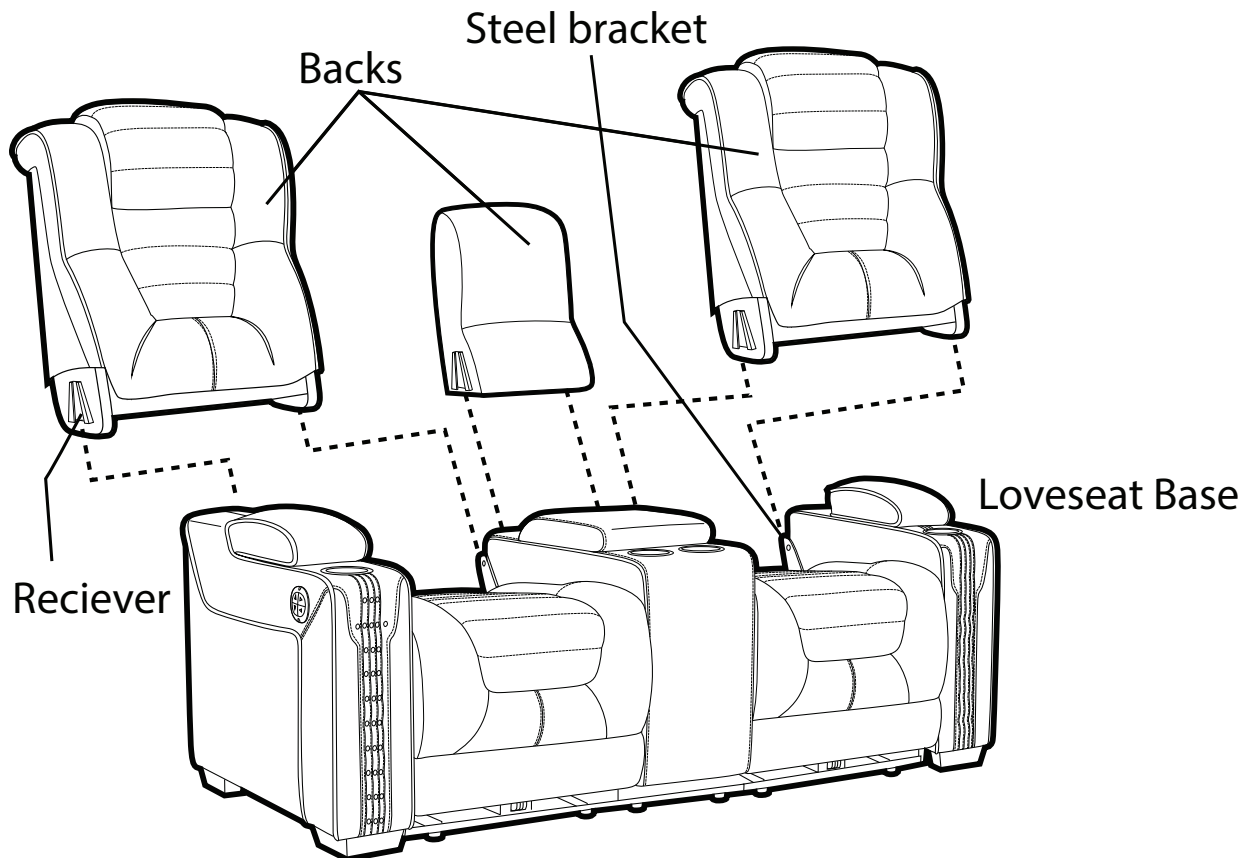

Do not use or place sharp objects on upholstered furniture.

Do not place furniture in direct sunlight and keep furniture at least 60 cm / 2 ft from heat sources to avoid fading.

Contents of Cartons

Loveseat Base tipped on its front

*Console Back

1. Console Back is packed inside the console base.
2. Unzip the bottom flap.
3. Pull the ORANGE strap to remove the Console Back from the base. Close the zippered area.

POWER LEATHER LOVESEAT WITH POWER HEADREST Model A136

ASSEMBLY INSTRUCTIONS

Assembly of Loveseat

To remove, use a screwdriver pressing outward on the black tab in the metal sleeve on both sides of the furniture.

POWER LEATHER LOVESEAT WITH POWER HEADREST

Model A136

ASSEMBLY INSTRUCTIONS

Electrical Connections

POWER LEATHER LOVESEAT WITH POWER HEADREST Model A136

ASSEMBLY INSTRUCTIONS

Electrical Controls

- 1** Press this button to raise the headrest up or forward.
- 2** Press this button to lower the headrest back or down.
- 3** Press this button to recline the chair to your desired position.
- 4** Press this button to raise the chair to the upright seated position.