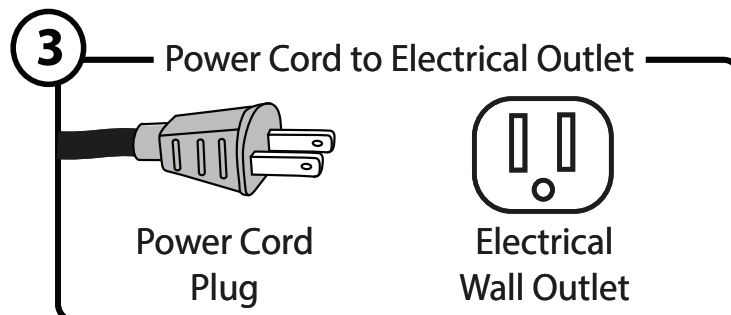

ASSEMBLY INSTRUCTIONS

Assembly of Loveseat

To remove, use a screwdriver pressing outward on the black tab in the metal sleeve on both sides of the furniture.

POWER LEATHER LOVESEAT WITH POWER HEADREST

Model A136

ASSEMBLY INSTRUCTIONS

Electrical Connections

POWER LEATHER LOVESEAT WITH POWER HEADREST Model A136

ASSEMBLY INSTRUCTIONS

Electrical Controls

- 1** Press this button to raise the headrest up or forward.
- 2** Press this button to lower the headrest back or down.
- 3** Press this button to recline the chair to your desired position.
- 4** Press this button to raise the chair to the upright seated position.