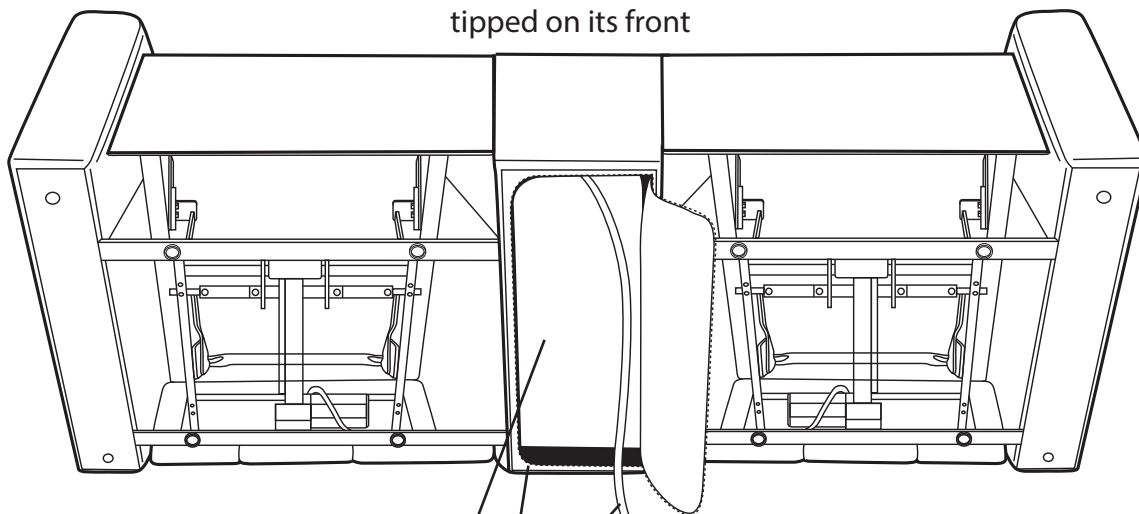

*Console Back

1. Console Back is packed inside the console base.
2. Unzip the bottom flap.
3. Pull the ORANGE strap to remove the Console Back from the base. Close the zippered area.

POWER LEATHER LOVESEAT WITH POWER HEADREST Model A136