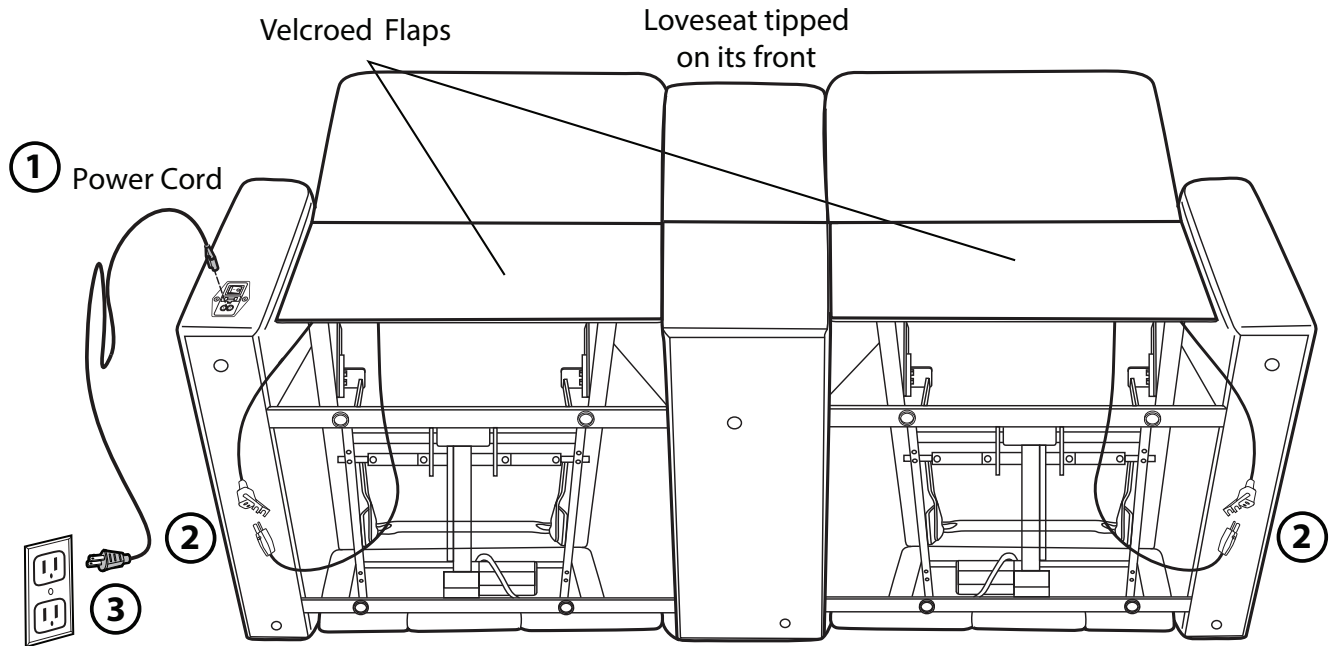

ASSEMBLY INSTRUCTIONS

Assembly of Loveseat

To remove, use a screwdriver pressing outward on the black tab in the metal sleeve on both sides of the furniture.

POWER LEATHER LOVESEAT WITH POWER HEADREST

Model A136

ASSEMBLY INSTRUCTIONS

Electrical Connections

POWER LEATHER LOVESEAT WITH POWER HEADREST Model A136

ASSEMBLY INSTRUCTIONS

Electrical Controls

- 1** Press this button to raise the headrest up or forward.
- 2** Press this button to lower the headrest back or down.
- 3** Press this button to recline the chair to your desired position.
- 4** Press this button to raise the chair to the upright seated position.