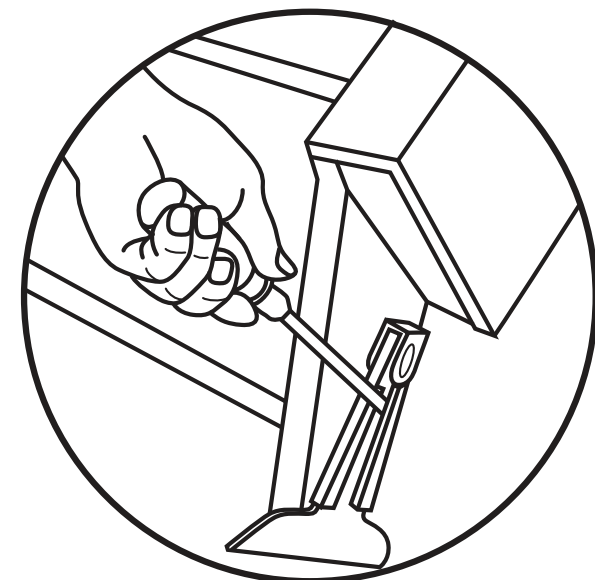

*Console Back

1. Console Back is packed inside the console base.
2. Unzip the bottom flap.
3. Pull the ORANGE strap to remove the Console Back from the base. Close the zippered area.

POWER LEATHER LOVESEAT WITH POWER HEADREST Model A136

ASSEMBLY INSTRUCTIONS

Assembly of Loveseat

To remove, use a screwdriver pressing outward on the black tab in the metal sleeve on both sides of the furniture.

POWER LEATHER LOVESEAT WITH POWER HEADREST

Model A136