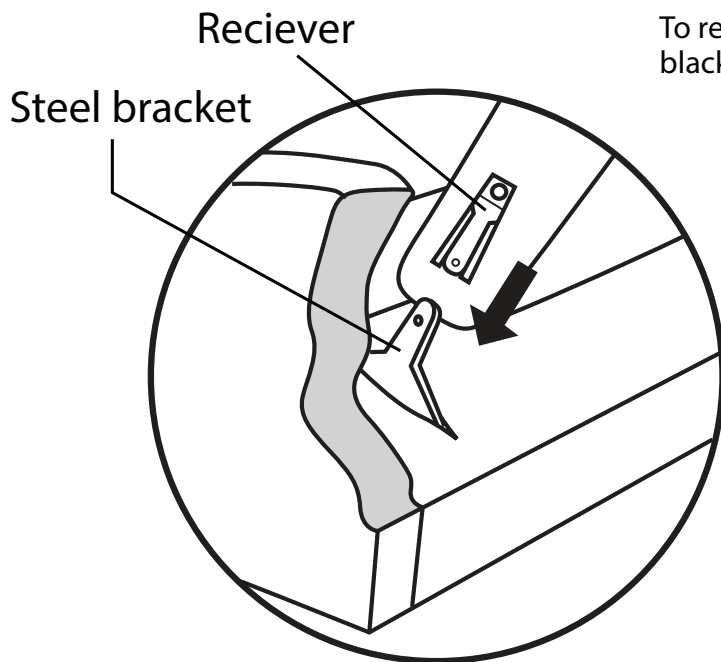

*Console Back

1. Console Back is packed inside the console base.
2. Unzip the bottom flap.
3. Pull the ORANGE strap to remove the Console Back from the base. Close the zippered area.

POWER LEATHER LOVESEAT WITH POWER HEADREST Model A136

ASSEMBLY INSTRUCTIONS

Assembly of Loveseat

To remove, use a screwdriver pressing outward on the black tab in the metal sleeve on both sides of the furniture.

POWER LEATHER LOVESEAT WITH POWER HEADREST

Model A136