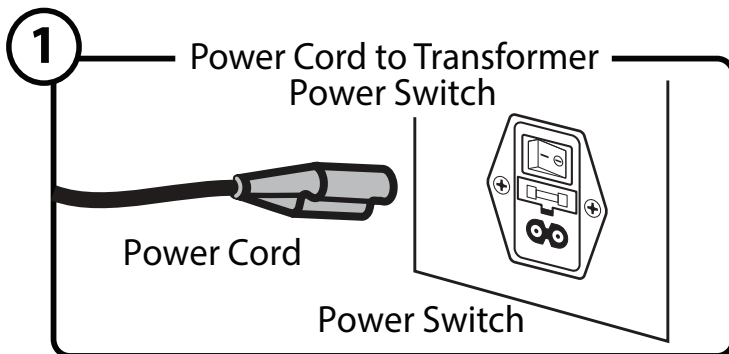

ASSEMBLY INSTRUCTIONS

Assembly of Loveseat

To remove, use a screwdriver pressing outward on the black tab in the metal sleeve on both sides of the furniture.

POWER LEATHER LOVESEAT WITH POWER HEADREST

Model A136

ASSEMBLY INSTRUCTIONS

Electrical Connections

POWER LEATHER LOVESEAT WITH POWER HEADREST Model A136

ASSEMBLY INSTRUCTIONS

Electrical Controls

- 1** Press this button to raise the headrest up or forward.
- 2** Press this button to lower the headrest back or down.
- 3** Press this button to recline the chair to your desired position.
- 4** Press this button to raise the chair to the upright seated position.