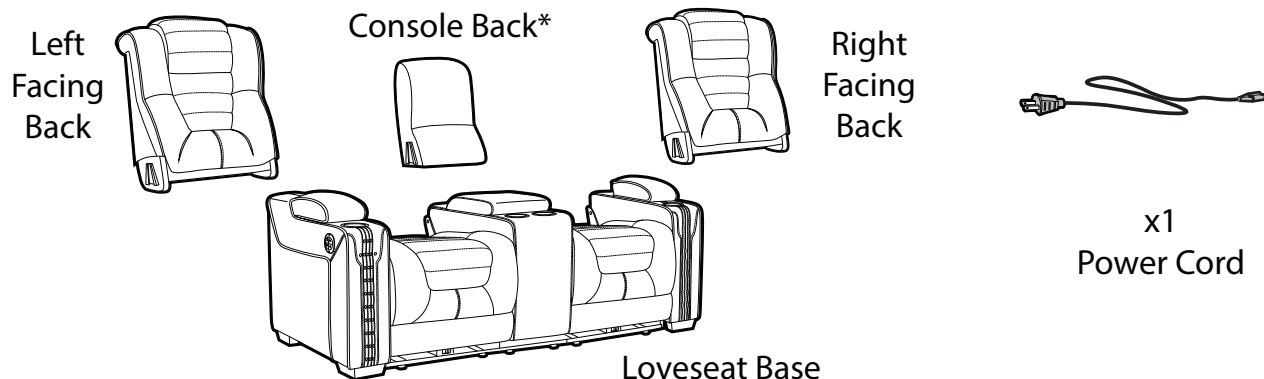

POWER LEATHER LOVESEAT WITH POWER HEADREST

Model A136

ASSEMBLY INSTRUCTIONS

IMPORTANT, RETAIN FOR FUTURE REFERENCE: READ CAREFULLY.

Care and Cleaning

Dust often and use a vacuum cleaner crevice tool to clean seams. To maintain the fabric appearance, gently clean soiled areas with a soft cloth dampened with a mild, water based detergent. Remove all lather and wipe with a clean, damp cloth. Dry with another soft cloth by blotting the damp surface (do not rub).

Spot Cleaning Fabric: Blot any spills immediately; do not rub. Blot away the excess liquid with a clean, dry, white cloth; turning the cloth frequently.

Do not use common household cleaners, solvents, or dry cleaning fluids on fabric furniture. These cleaners may cause damage.

Do not use or place sharp objects on upholstered furniture.

Do not place furniture in direct sunlight and keep furniture at least 60 cm / 2 ft from heat sources to avoid fading.

Contents of Cartons

Loveseat Base tipped on its front