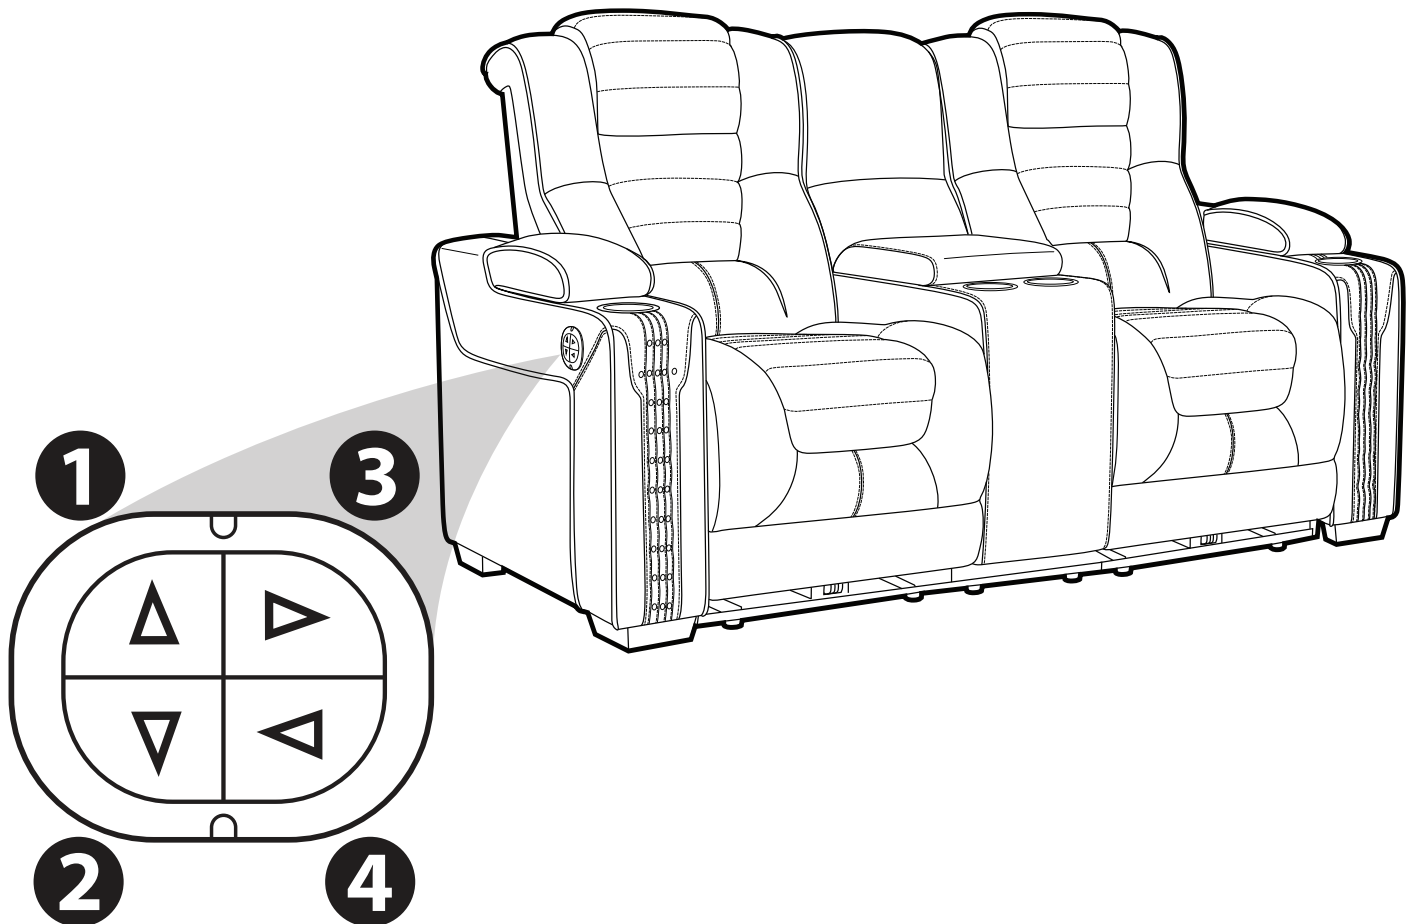

ASSEMBLY INSTRUCTIONS

Electrical Connections

POWER LEATHER LOVESEAT WITH POWER HEADREST Model A136

ASSEMBLY INSTRUCTIONS

Electrical Controls

- 1** Press this button to raise the headrest up or forward.
- 2** Press this button to lower the headrest back or down.
- 3** Press this button to recline the chair to your desired position.
- 4** Press this button to raise the chair to the upright seated position.