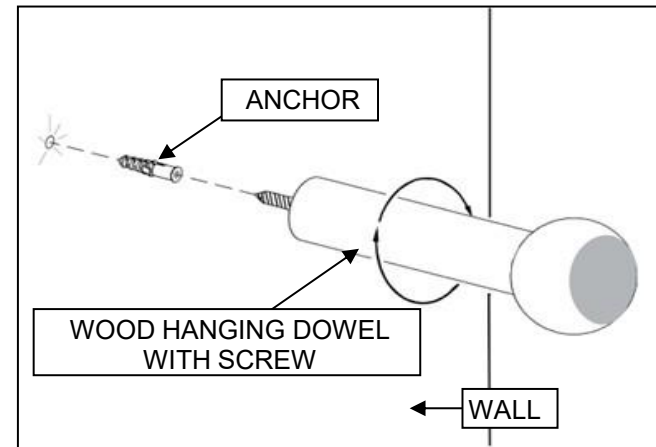

PALECEK®

601 PARR BOULEVARD | RICHMOND | CA 94801

INSTALLATION INSTRUCTIONS

Jaden Wall Pendant

217079

STEP 1

STEP 2

STEP 3

SUPPLIES

WOOD HANGING DOWEL
WITH SCREW = 1 PC

ANCHOR = 1 PC