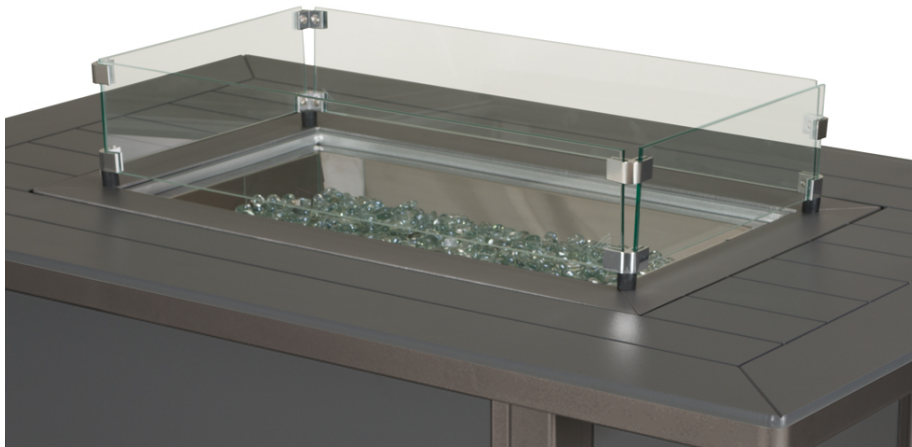

## MGP TOP FIRE TABLES 16" X 29" RECTANGULAR TEMPERED GLASS SURROUND

### Specifications

<b>Item Number</b>	4F10GLS
<b>Frame Type</b>	Not Applicable / None
<b>Overall Width</b>	16 in
<b>Overall Depth</b>	29 in
<b>Packaged Weight</b>	11 lbs
<b>Product Weight</b>	8 lbs
<b>Carton Cube</b>	.7 ft3
<b>UPS-able</b>	Yes
<b>Assembly Required</b>	Yes
<b>Pack Count</b>	1