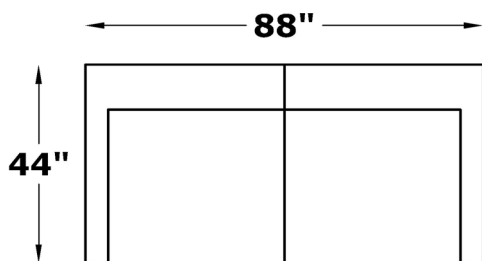

ALEXVALE

VI350 / VI350H

Series

COMPONENTS

-22M
Corner Wedge
W-49 D-63

-39M
Armless Chair
W-34 D-44

-54H
Armless Recl Chair
W-34 D-44

-57H
RAF Recl Chair
W-44 D-44

-58H
LAF Recl Chair
W-44 D-44

Suggested Layouts

-58H, -39M, -22M, -39M, -57H

-58H, -22M, -39M, -57H

-58H, -39M, -22M, -57H

-58H, -57H

-58H, -39M, -57H

We do our best to provide the most accurate dimensions. However, as with all handcrafted products, dimensions are approximate.