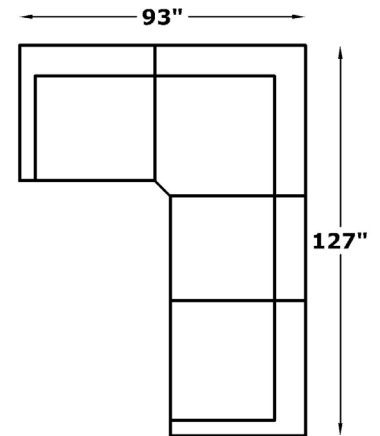

ALEXVALE

VI350 / VI350H

Series

COMPONENTS

-22M
Corner Wedge
W-49 D-63

-39M
Armless Chair
W-34 D-44

-54H
Armless Recl Chair
W-34 D-44

-57H
RAF Recl Chair
W-44 D-44

-58H
LAF Recl Chair
W-44 D-44

Suggested Layouts

-58H, -39M, -22M, -39M, -57H

-58H, -22M, -39M, -57H

-58H, -39M, -22M, -57H

-58H, -57H

-58H, -39M, -57H

We do our best to provide the most accurate dimensions. However, as with all handcrafted products, dimensions are approximate.