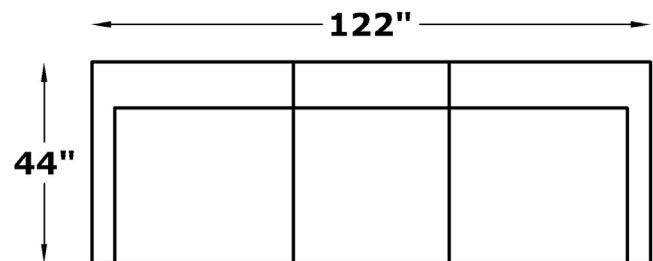

ALEXVALE

VI350 / VI350H

Series

COMPONENTS

-22M
Corner Wedge
W-49 D-63

-39M
Armless Chair
W-34 D-44

-54H
Armless Recl Chair
W-34 D-44

-57H
RAF Recl Chair
W-44 D-44

-58H
LAF Recl Chair
W-44 D-44

Suggested Layouts

-58H, -39M, -22M, -39M, -57H

-58H, -22M, -39M, -57H

-58H, -39M, -22M, -57H

-58H, -57H

-58H, -39M, -57H

We do our best to provide the most accurate dimensions. However, as with all handcrafted products, dimensions are approximate.