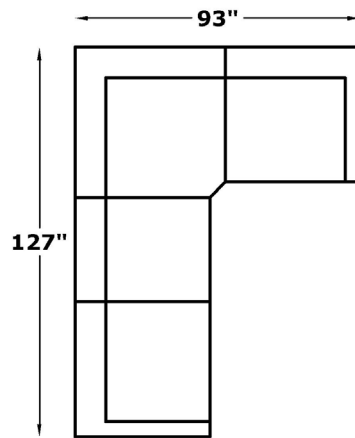

ALEXVALE

VI350 / VI350H

Series

COMPONENTS

-22M
Corner Wedge
W-49 D-63

-39M
Armless Chair
W-34 D-44

-54H
Armless Recl Chair
W-34 D-44

-57H
RAF Recl Chair
W-44 D-44

-58H
LAF Recl Chair
W-44 D-44

Suggested Layouts

-58H, -39M, -22M, -39M, -57H

-58H, -22M, -39M, -57H

-58H, -39M, -22M, -57H

-58H, -57H

-58H, -39M, -57H

We do our best to provide the most accurate dimensions. However, as with all handcrafted products, dimensions are approximate.