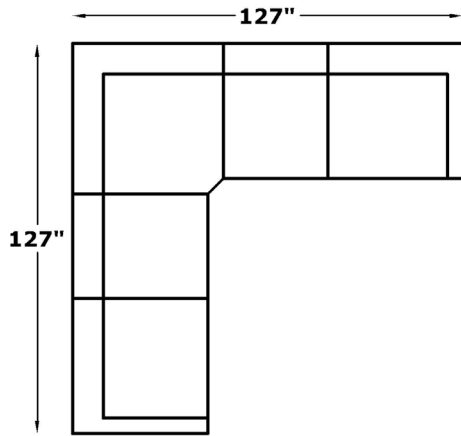

ALEXVALE

VI350 / VI350H

Series

COMPONENTS

-22M
Corner Wedge
W-49 D-63

-39M
Armless Chair
W-34 D-44

-54H
Armless Recl Chair
W-34 D-44

-57H
RAF Recl Chair
W-44 D-44

-58H
LAF Recl Chair
W-44 D-44

Suggested Layouts

-58H, -39M, -22M, -39M, -57H

-58H, -22M, -39M, -57H

-58H, -39M, -22M, -57H

-58H, -57H

-58H, -39M, -57H

We do our best to provide the most accurate dimensions. However, as with all handcrafted products, dimensions are approximate.