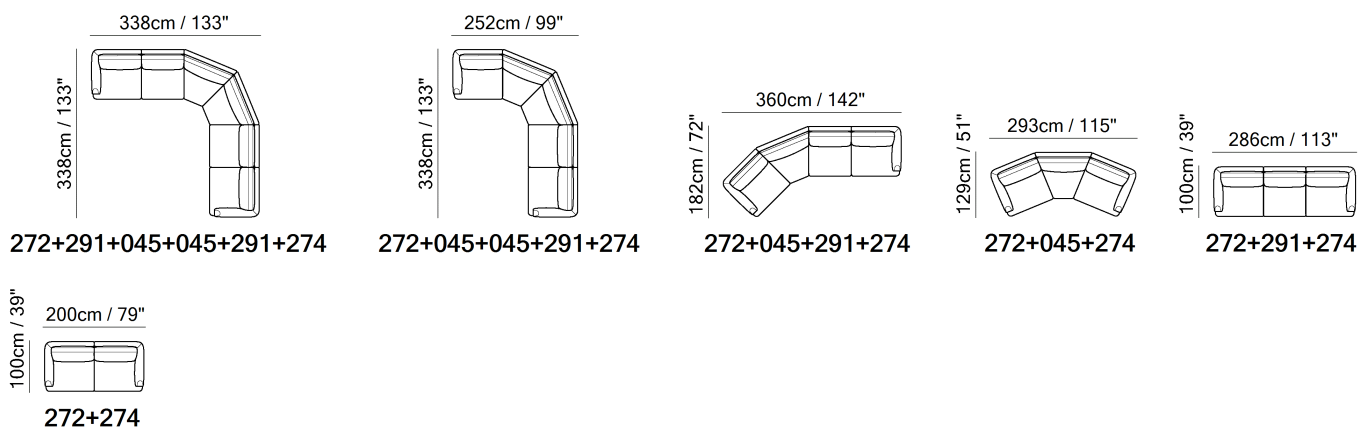

■ Vers. 272+274

■ Vers. 272+291+274

■ Vers. 272+045+274

SCHEMATICS

COMPOSITION EXAMPLES

TECHNICAL INFORMATION

	COVERING	Leather <input checked="" type="checkbox"/>	Soft Cover <input checked="" type="checkbox"/>		
	FILLING	Arms	<input type="checkbox"/> Fiber <input type="checkbox"/> Foam <input type="checkbox"/> Feather/Fiber Mix <input type="checkbox"/> Feather	Seat cushion	<input type="checkbox"/> Fiber <input type="checkbox"/> Foam <input type="checkbox"/> Feather/Fiber Mix <input type="checkbox"/> Feather
				Back cushion	<input type="checkbox"/> Fiber <input type="checkbox"/> Foam <input type="checkbox"/> Feather/Fiber Mix <input type="checkbox"/> Feather
	COMFORT	Standard Comfort <input checked="" type="checkbox"/>	Firm Comfort <input type="checkbox"/>		
	FUNCTION	Bed <input type="checkbox"/>	Electric motion <input type="checkbox"/>	Motion <input type="checkbox"/>	Recliner <input type="checkbox"/>
					Sliding <input type="checkbox"/>
	VISUAL APPEARANCE*	Low <input checked="" type="checkbox"/>	Medium <input type="checkbox"/>	High <input type="checkbox"/>	
	LEGS	Upholstered <input type="checkbox"/>	Castors <input type="checkbox"/>	Plastic <input checked="" type="checkbox"/>	Metal <input type="checkbox"/>
					Wood <input checked="" type="checkbox"/>

VISUAL APPEARANCE

The product may reveal various wrinkles due to the combination of Elasticity of the covering, characteristics of the interior construction and the design of the product.

Products with Visual Appearance listed as High or Medium would require higher degree of care, where seats and back cushions may require fluffing and plumping more often than Products with Visual Appearance listed as Low.

NOTES

- Available in leather (TG only) or fabric.
- No Leather Side (the sectional pieces have the side covered with lining and not leather)
- Feet available in wood finishings 09 (Walnut) / 18 (Wengè)
- Feet height 4,0 cm