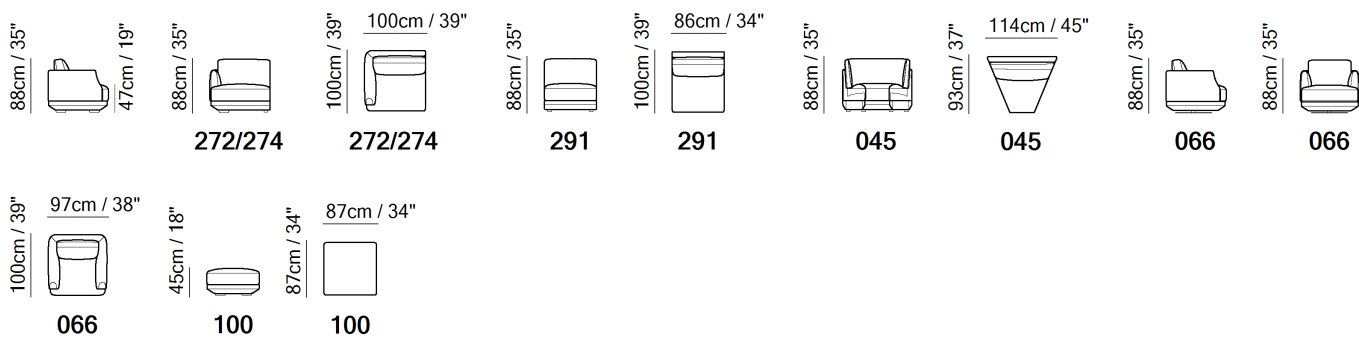

■ Vers. 272+274

■ Vers. 272+291+274

■ Vers. 272+045+274

SCHEMATICS

COMPOSITION EXAMPLES

TECHNICAL INFORMATION

	COVERING	Leather <input checked="" type="checkbox"/>	Soft Cover <input checked="" type="checkbox"/>		
	FILLING	Arms	<input type="checkbox"/> Fiber <input type="checkbox"/> Foam <input type="checkbox"/> Feather/Fiber Mix <input type="checkbox"/> Feather	Seat cushion	<input type="checkbox"/> Fiber <input type="checkbox"/> Foam <input type="checkbox"/> Feather/Fiber Mix <input type="checkbox"/> Feather
				Back cushion	<input type="checkbox"/> Fiber <input type="checkbox"/> Foam <input type="checkbox"/> Feather/Fiber Mix <input type="checkbox"/> Feather
	COMFORT	Standard Comfort <input checked="" type="checkbox"/>	Firm Comfort <input type="checkbox"/>		
	FUNCTION	Bed <input type="checkbox"/>	Electric motion <input type="checkbox"/>	Motion <input type="checkbox"/>	Recliner <input type="checkbox"/>
					Sliding <input type="checkbox"/>
	VISUAL APPEARANCE*	Low <input checked="" type="checkbox"/>	Medium <input type="checkbox"/>	High <input type="checkbox"/>	
	LEGS	Upholstered <input type="checkbox"/>	Castors <input type="checkbox"/>	Plastic <input checked="" type="checkbox"/>	Metal <input type="checkbox"/>
					Wood <input checked="" type="checkbox"/>

VISUAL APPEARANCE

The product may reveal various wrinkles due to the combination of Elasticity of the covering, characteristics of the interior construction and the design of the product.

Products with Visual Appearance listed as High or Medium would require higher degree of care, where seats and back cushions may require fluffing and plumping more often than Products with Visual Appearance listed as Low.

NOTES

- Available in leather (TG only) or fabric.
- No Leather Side (the sectional pieces have the side covered with lining and not leather)
- Feet available in wood finishings 09 (Walnut) / 18 (Wengè)
- Feet height 4,0 cm