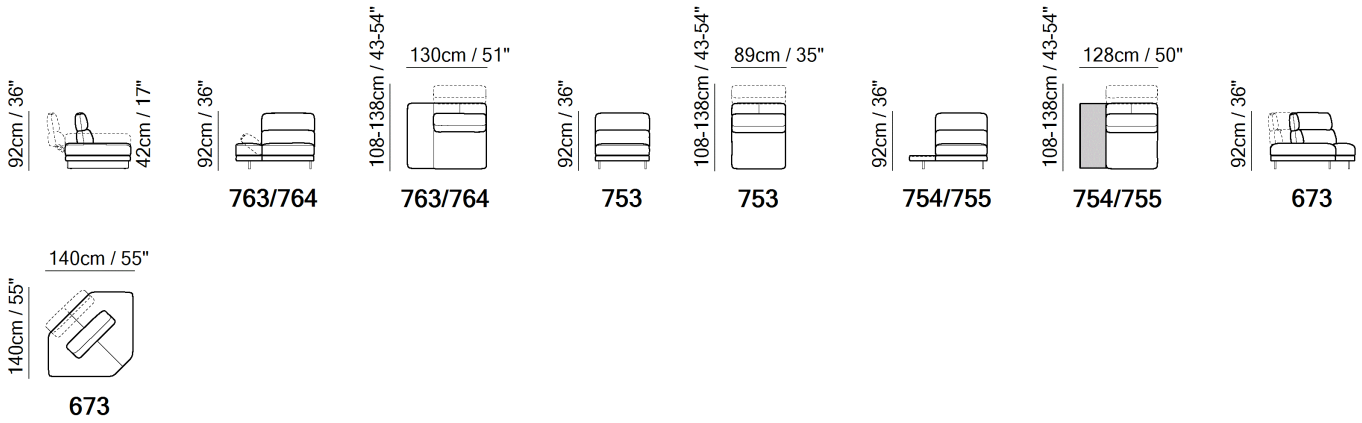

SCHEMATICS