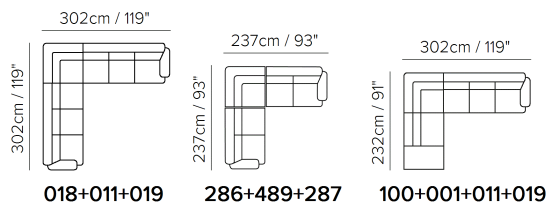

■ Vers. 064

■ Vers. 100+001+011+019

■ Vers. 233

SCHEMATICS

COMPOSITION EXAMPLES

TECHNICAL INFORMATION

	COVERING	Leather <input checked="" type="checkbox"/>	Soft Cover <input checked="" type="checkbox"/>			
	LEGS	Wood <input checked="" type="checkbox"/>	Metal <input checked="" type="checkbox"/>	Plastic <input type="checkbox"/>	Castors <input type="checkbox"/>	Upholstered <input type="checkbox"/>
	FILLING	Arms <input type="checkbox"/> Fiber <input checked="" type="checkbox"/> Foam <input type="checkbox"/> Feather/Fiber Mix <input type="checkbox"/> Feather	Seat cushion <input type="checkbox"/> Fiber <input checked="" type="checkbox"/> Foam <input type="checkbox"/> Feather/Fiber Mix <input type="checkbox"/> Feather	Back cushion <input type="checkbox"/> Fiber <input checked="" type="checkbox"/> Foam <input type="checkbox"/> Feather/Fiber Mix <input type="checkbox"/> Feather		
	COMFORT	Firm Comfort <input type="checkbox"/>	Standard Comfort <input checked="" type="checkbox"/>			
	FUNCTION	Bed <input type="checkbox"/>	Electric motion <input type="checkbox"/>	Motion <input type="checkbox"/>	Recliner <input type="checkbox"/>	Sliding <input type="checkbox"/>
	OPTIONS	Nails <input type="checkbox"/>	Contrast Stitching <input type="checkbox"/>	Removable <input type="checkbox"/>		

NOTES

- All arms, back and seat surfaces are covered in Top Grain.
- This model is available with split leather exterior covering (Side, Rear and Front Panels)
- Tight Seat Cushion (the seat cushions of the models are fixed to the frame)
- With Leather Side (the sectional pieces come with leather sides)
- Wood Frame
- Without Feet Assembled (the feet will be in a bag inside the package)
- Plastic Wrap (the model will be wrapped in a plastic bag)
- Feet available in wood finishings 09 (Walnut) / 18 (Wengè)
- Second option versions have feet available in metal finishing 75 (Glazed Nickel) and lacquered metal 83 (moka)
- Feet height 17,0 cm