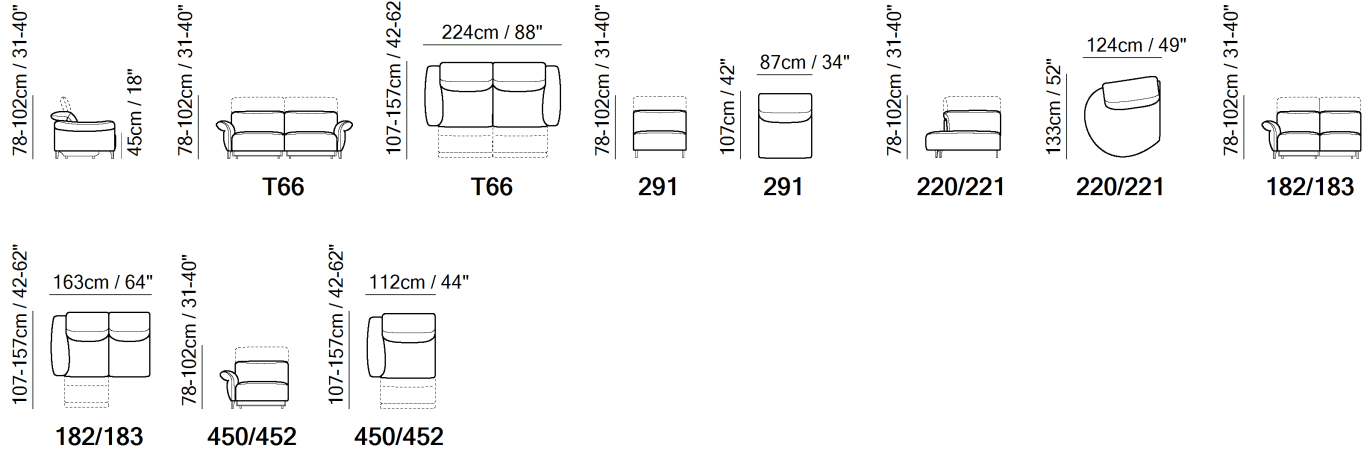

■ Vers. T66

■ Vers. 182+221

■ Vers. 182+221

SCHEMATICS

COMPOSITION EXAMPLES

TECHNICAL INFORMATION

	COVERING	Leather <input checked="" type="checkbox"/>	Soft Cover <input checked="" type="checkbox"/>			
	OPTIONS	Removable <input type="checkbox"/>	Contrast Stitching <input type="checkbox"/>			
	FILLING	Arms <input type="checkbox"/> Fiber <input type="checkbox"/> Foam <input type="checkbox"/> Feather/Fiber Mix <input type="checkbox"/> Feather	Seat cushion <input type="checkbox"/> Fiber <input type="checkbox"/> Foam <input type="checkbox"/> Feather/Fiber Mix <input type="checkbox"/> Feather	Back cushion <input type="checkbox"/> Fiber <input type="checkbox"/> Foam <input type="checkbox"/> Feather/Fiber Mix <input type="checkbox"/> Feather		
	COMFORT	Standard Comfort <input checked="" type="checkbox"/>	Firm Comfort <input type="checkbox"/>			
	FUNCTION	Bed <input type="checkbox"/>	Electric motion <input checked="" type="checkbox"/>	Motion <input checked="" type="checkbox"/>	Recliner <input type="checkbox"/>	Sliding <input type="checkbox"/>
	VISUAL APPEARANCE*	Low <input checked="" type="checkbox"/>	Medium <input type="checkbox"/>	High <input type="checkbox"/>		
	LEGS	Wood <input type="checkbox"/>	Metal <input checked="" type="checkbox"/>	Plastic <input type="checkbox"/>	Castors <input type="checkbox"/>	Upholstered <input type="checkbox"/>

VISUAL APPEARANCE

The product may reveal various wrinkles due to the combination of Elasticity of the covering, characteristics of the interior construction and the design of the product.

Products with Visual Appearance listed as High or Medium would require higher degree of care, where seats and back cushions may require fluffing and plumping more often than Products with Visual Appearance listed as Low.