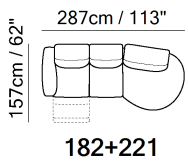

■ Vers. T66

■ Vers. 182+221

■ Vers. 182+221

SCHEMATICS

COMPOSITION EXAMPLES

TECHNICAL INFORMATION

	COVERING	Leather <input checked="" type="checkbox"/>	Soft Cover <input checked="" type="checkbox"/>			
	OPTIONS	Removable <input type="checkbox"/>	Contrast Stitching <input type="checkbox"/>			
	FILLING	Arms <input type="checkbox"/> Fiber <input type="checkbox"/> Foam <input type="checkbox"/> Feather/Fiber Mix <input type="checkbox"/> Feather	Seat cushion <input type="checkbox"/> Fiber <input type="checkbox"/> Foam <input type="checkbox"/> Feather/Fiber Mix <input type="checkbox"/> Feather	Back cushion <input type="checkbox"/> Fiber <input type="checkbox"/> Foam <input type="checkbox"/> Feather/Fiber Mix <input type="checkbox"/> Feather		
	COMFORT	Standard Comfort <input checked="" type="checkbox"/>	Firm Comfort <input type="checkbox"/>			
	FUNCTION	Bed <input type="checkbox"/>	Electric motion <input checked="" type="checkbox"/>	Motion <input checked="" type="checkbox"/>	Recliner <input type="checkbox"/>	Sliding <input type="checkbox"/>
	VISUAL APPEARANCE*	Low <input checked="" type="checkbox"/>	Medium <input type="checkbox"/>	High <input type="checkbox"/>		
	LEGS	Wood <input type="checkbox"/>	Metal <input checked="" type="checkbox"/>	Plastic <input type="checkbox"/>	Castors <input type="checkbox"/>	Upholstered <input type="checkbox"/>

VISUAL APPEARANCE

The product may reveal various wrinkles due to the combination of Elasticity of the covering, characteristics of the interior construction and the design of the product.

Products with Visual Appearance listed as High or Medium would require higher degree of care, where seats and back cushions may require fluffing and plumping more often than Products with Visual Appearance listed as Low.