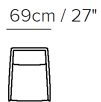

# Gloria C065

---

**NATUZZI**  
EDITIONS

84cm / 33"

41cm / 16"

89cm / 35"

**003**

69cm / 27"

89cm / 35"

**066**

89cm / 35"

**066**

71cm / 28"

The versions and compositions here above are only representative. For further details please refer to the sales staff.

[natuzzieditions.com](http://natuzzieditions.com)